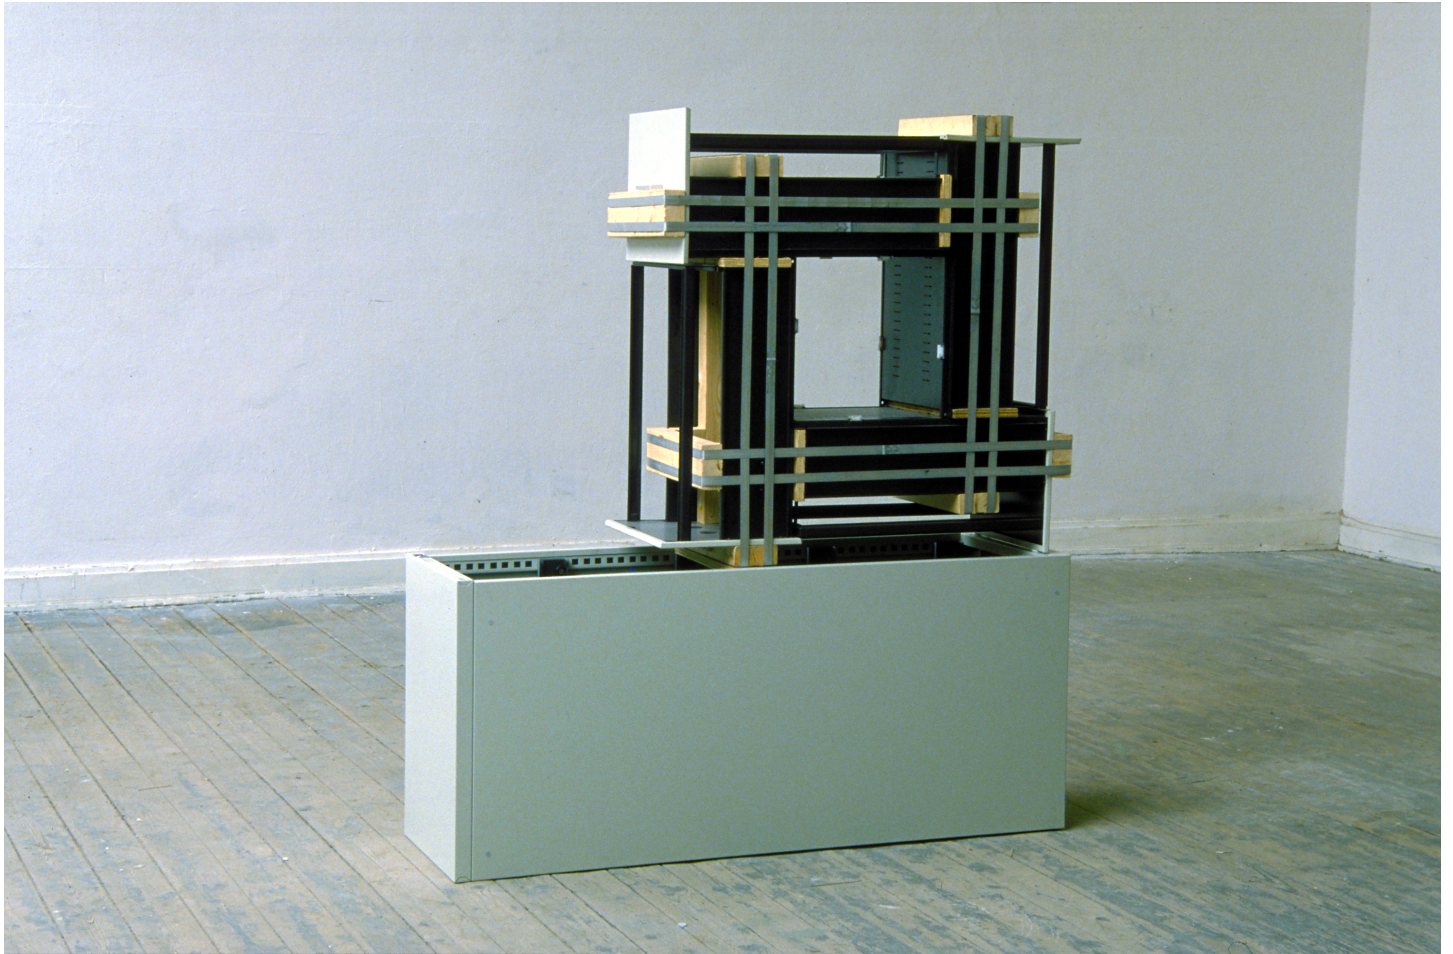

Eberhard Bosslet

Title	Zahlen & Befehle II
Year	1989
Materials	Steel, coated, Wood
Dimensions	153x135x41 cm
Category	02. SCULPTURE
Showed at	Kunstverein Speyer, D, Villa Merkel, Esslingen, D
Photographer	Bosslet, Eberhard
Copyright	BOSSLET at VG-Bild/Kunst, Bonn, Germany
Series	1988 -2002 STRAPPING PIECES
Location	Studio Duisburg, 1987-89, D
Solo Show	
Group Shows	1994 Neue Möbel für die Villa, Villa Merkel, Esslingen, D, (Catalog), Curator Renate Damsch-Wiehager
Cities	Duisburg, Germany
Producer/Supplier	Mauser Waldeck AG, Waldeck, D
Gallery	
Price Category	grade 028