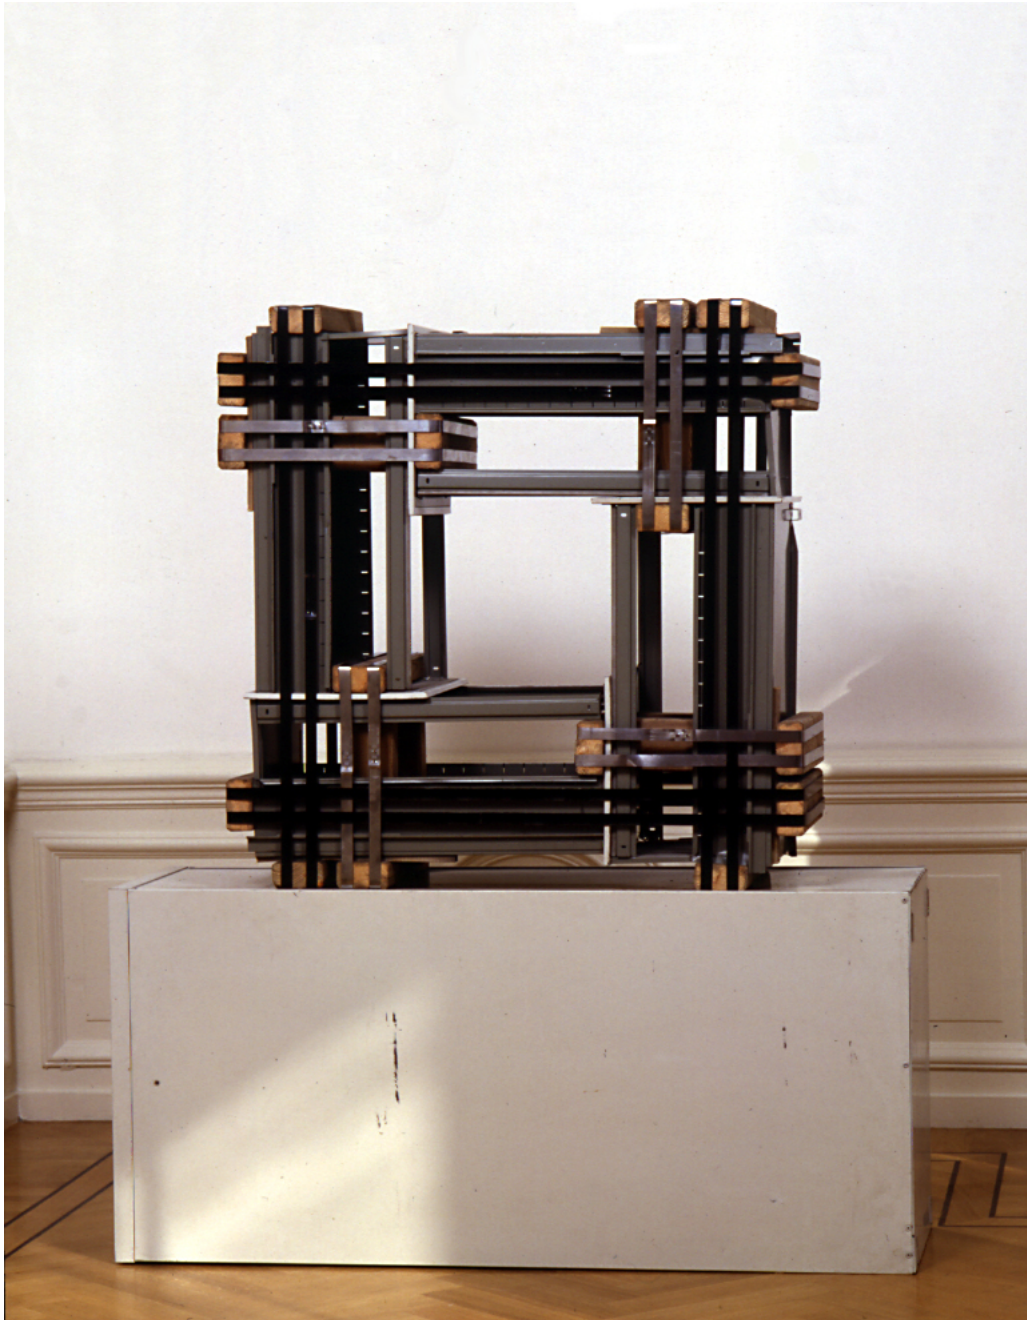

Eberhard Bosslet

Title	Zahlen & Befehle I
Year	1988
Materials	Steel, coated, Wood
Dimensions	153x135x41 cm
Category	02. SCULPTURE
Showed at	Gallery Barbara Farber, Amsterdam, NL
Photographer	Bosslet, Eberhard
Copyright	BOSSLET at VG-Bild/Kunst, Bonn, Germany
Series	1988 -2002 STRAPPING PIECES
Location	Gallery Barbara Farber, Amsterdam, NL
Solo Show	1989 Barbara Farber Gallery, Amsterdam, Holland
Group Shows	1988 European sculpture made in USA, John Gibson Gallery, New York, USA, (Catalog), Curator Dan Cameron
Cities	Amsterdam, Holland
Producer/Supplier	
Gallery	
Price Category	grade 028