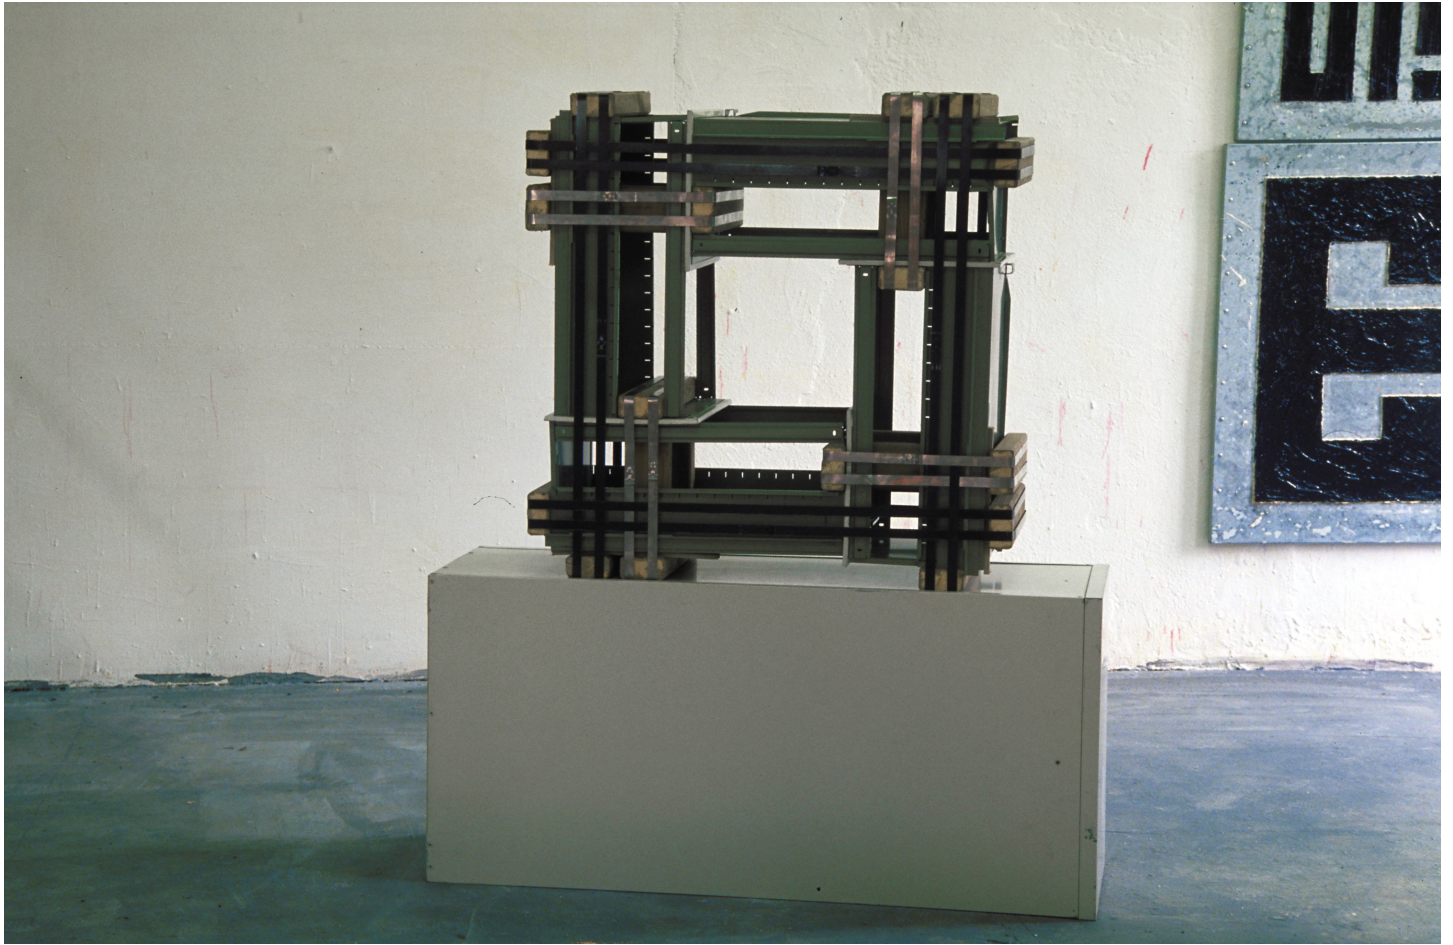

Eberhard Bosslet

Title	Zahlen & Befehle I
Year	1988
Materials	Steel, coated, Wood
Dimensions	153x135x41 cm
Category	02. SCULPTURE
Showed at	Gallery Barbara Farber, Amsterdam, NL
Photographer	Bosslet, Eberhard
Copyright	BOSSLET at VG-Bild/Kunst, Bonn, Germany
Series	1988 -2002 STRAPPING PIECES
Location	Studio Bremen 1988, D
Solo Show	1989 Barbara Farber Gallery, Amsterdam, Holland
Group Shows	1988 European sculpture made in USA, John Gibson Gallery, New York, USA, (Catalog), Curator Dan Cameron
Cities	Amsterdam, Holland
Producer/Supplier	
Gallery	
Price Category	grade 028