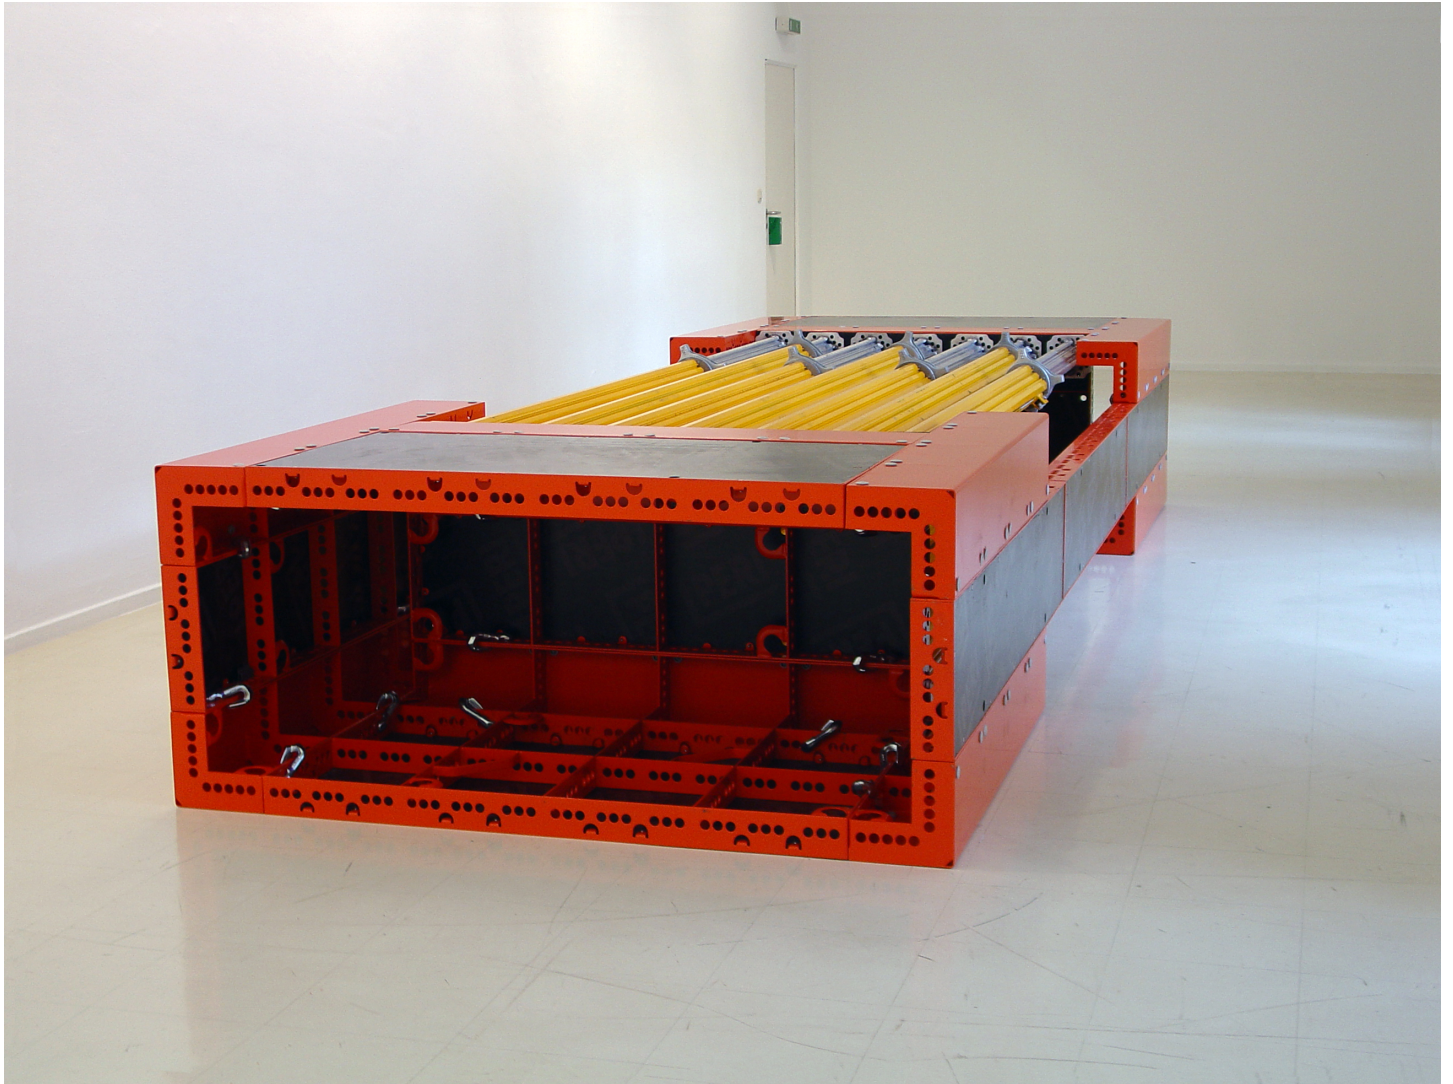

# Eberhard Bosslet

Title	Werk I, 90/06 Saar-Peri
Year	2006
Materials	Aluminium coated, Rubber, Steel, coated, Wood
Dimensions	71x450x160 cm
Category	02. SCULPTURE
Showed at	Stadtgalerie, Saarbrücken, D
Photographer	Bosslet, Eberhard
Copyright	BOSSLET at VG-Bild/Kunst, Bonn, Germany
Series	1988 - MODULAR STRUCTURES
Location	Stadtgalerie Saarbrücken, D
Solo Show	2006/07 "Group Show", Stadtgalerie Saarbrücken, D, Curator Ernest W. Uthemann
Group Shows	
Cities	Saarbrücken, Germany
Producer/Supplier	PERI GmbH, Weissenhorn, D
Gallery	
Price Category	grade 031