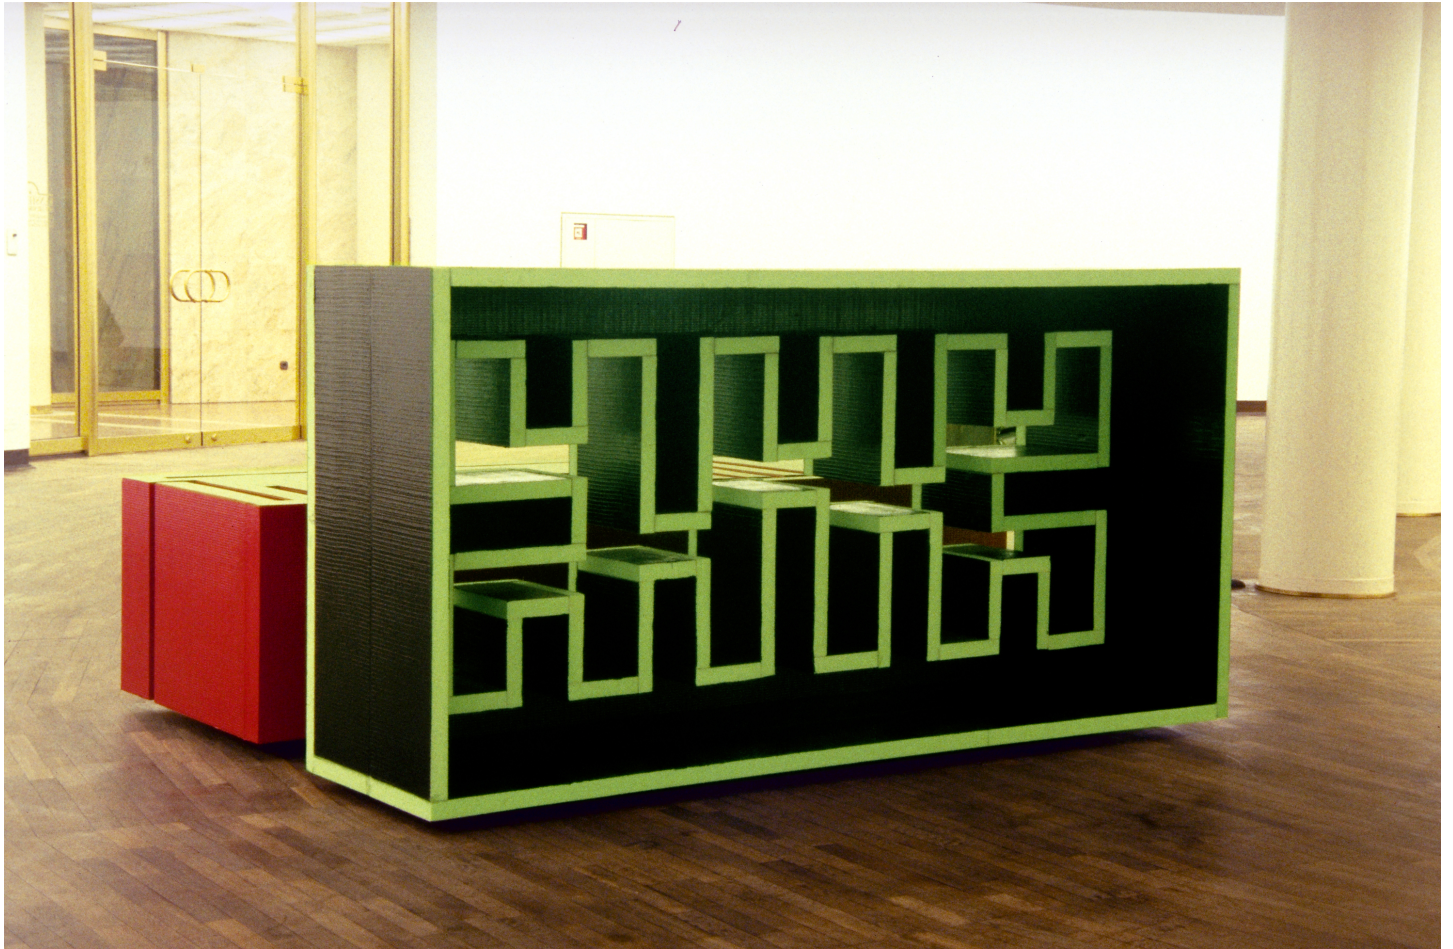

Eberhard Bosslet

Title	Werk Niederrhein
Year	1988
Materials	
Dimensions	120x239x161 cm
Category	02. SCULPTURE
Showed at	Gallery Karl Bornstein, Santa Monica/Cal.USA., Neue Nationalgalerie Berlin, Berlin D
Photographer	Bosslet, Eberhard
Copyright	BOSSLET at VG-Bild/Kunst, Bonn, Germany
Series	
Location	Neue Nationalgalerie Berlin, Kunstforum, D
Solo Show	1989 Karl Bornstein Gallery, Santa Monica/Cal.USA., 1989 Neue Nationalgalerie Berlin, (Katalog), D, Curator Britta Schmitz
Group Shows	
Cities	Berlin, Germany
Producer/Supplier	Deitermann GmbH, Datteln, D
Gallery	
Price Category	grade 030