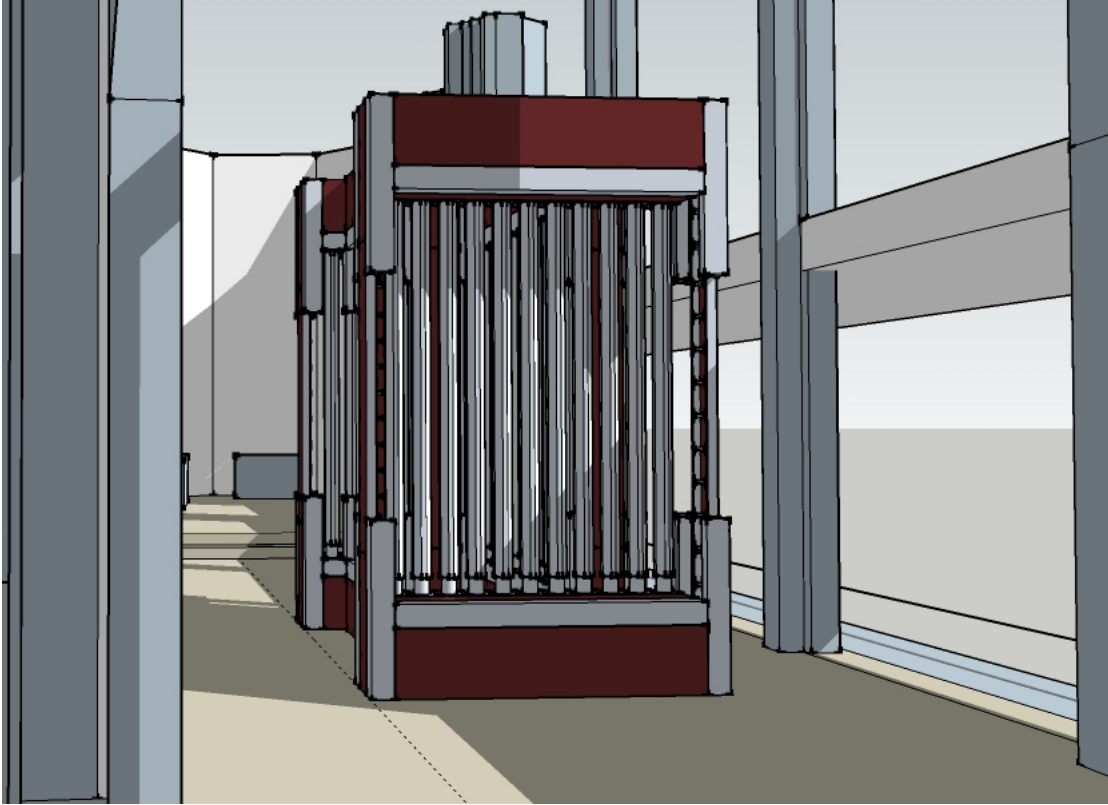

# Eberhard Bosslet

Title	Werk IV SK Saar Projekt
Year	2012
Materials	
Dimensions	
Category	18. Projects, Proposals, Concepts
Showed at	
Photographer	
Copyright	BOSSLET at VG-Bild/Kunst, Bonn, Germany
Series	1988 - MODULAR STRUCTURES
Location	Saarbrücken, Saarland.Museum, Alte Sammlung, Schlosskirche, D
Solo Show	2012 Eberhard Bosslet, Dingsda, Saarland.Museum, Saarbrücken, D, Curator, Mainrad Maria Grewenig
Group Shows	
Cities	Saarbrücken, Germany
Producer/Supplier	
Gallery	
Price Category	00 NO