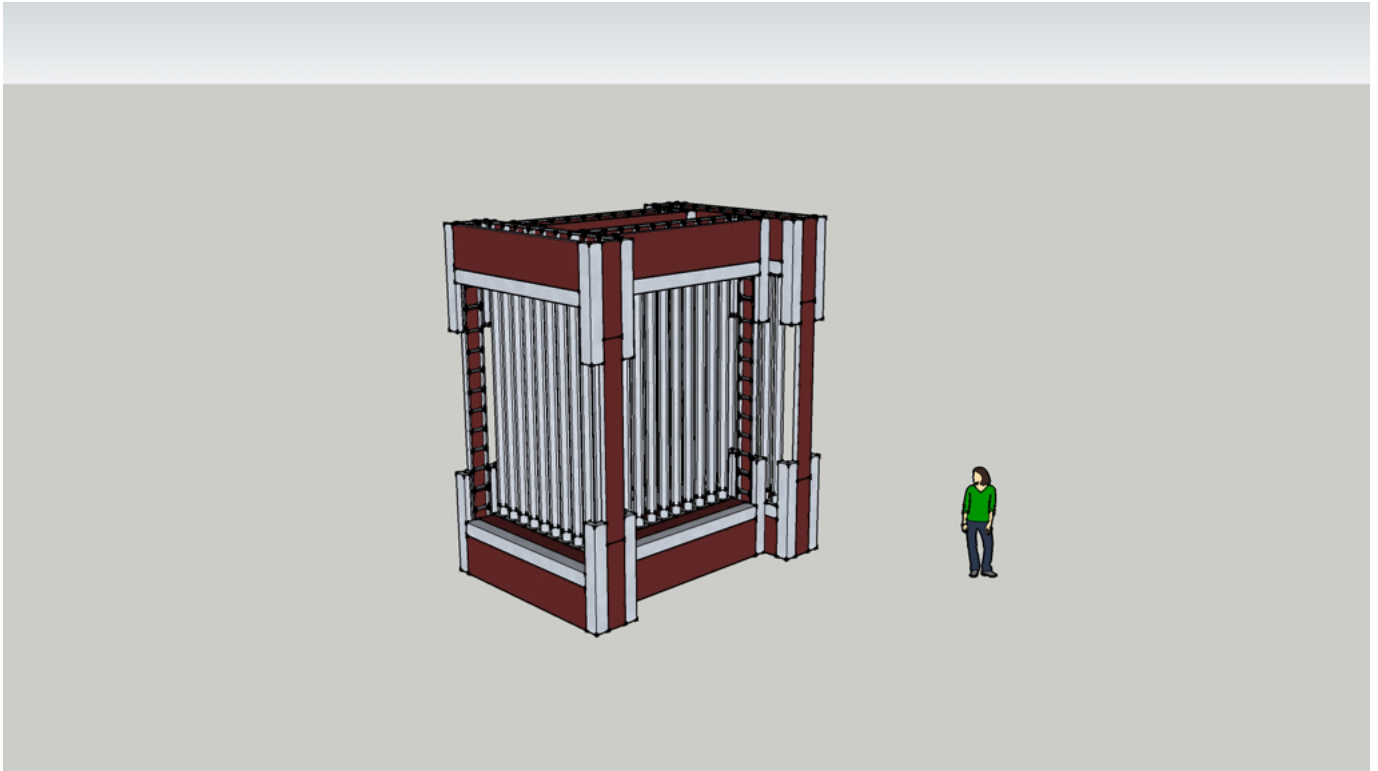

Eberhard Bosslet

Title	Werk IV SK Saar Projekt
Year	2012
Materials	
Dimensions	
Category	18. Projects, Proposals, Concepts
Showed at	
Photographer	
Copyright	BOSSLET at VG-Bild/Kunst, Bonn, Germany
Series	1988 - MODULAR STRUCTURES
Location	Saarbrücken, Saarland.Museum, Alte Sammlung, Schlosskirche, D
Solo Show	2012 Eberhard Bosslet, Dingsda, Saarland.Museum, Saarbrücken, D, Curator, Mainrad Maria Grewenig
Group Shows	
Cities	Saarbrücken, Germany
Producer/Supplier	
Gallery	
Price Category	00 NO