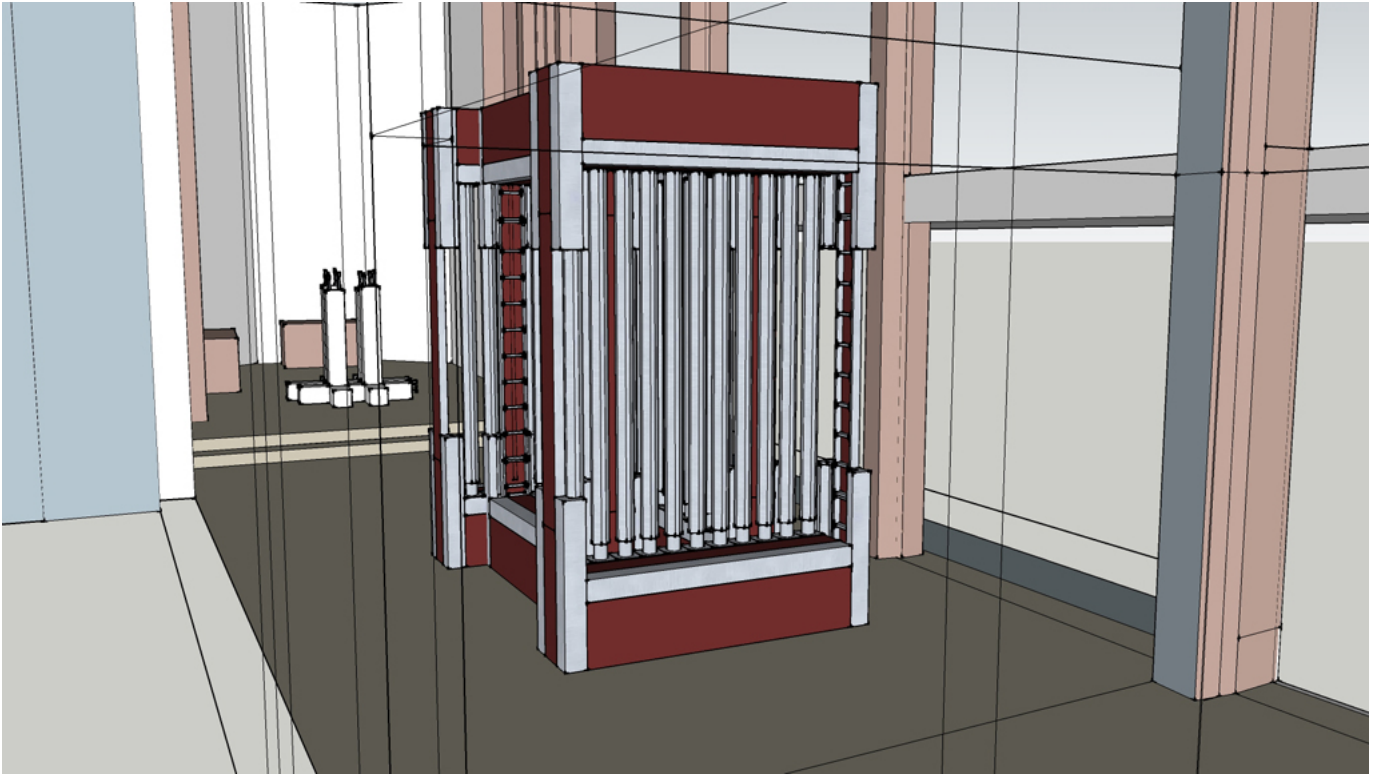

Eberhard Bosslet

| | |
|-------------------|--|
| Title | Werk IV SK Saar Projekt |
| Year | 2012 |
| Materials | |
| Dimensions | |
| Category | 02. SCULPTURE, 18. Projects, Proposals, Concepts |
| Showed at | |
| Photographer | |
| Copyright | BOSSLET at VG-Bild/Kunst, Bonn, Germany |
| Series | 1988 - MODULAR STRUCTURES |
| Location | Saarbrücken, Saarland.Museum, Alte Sammlung, Schlosskirche, D |
| Solo Show | 2012 Eberhard Bosslet, Dingsda, Saarland.Museum, Saarbrücken, D, Curator, Mainrad Maria Grewenig |
| Group Shows | |
| Cities | Saarbrücken, Germany |
| Producer/Supplier | |
| Gallery | |
| Price Category | 00 NO |