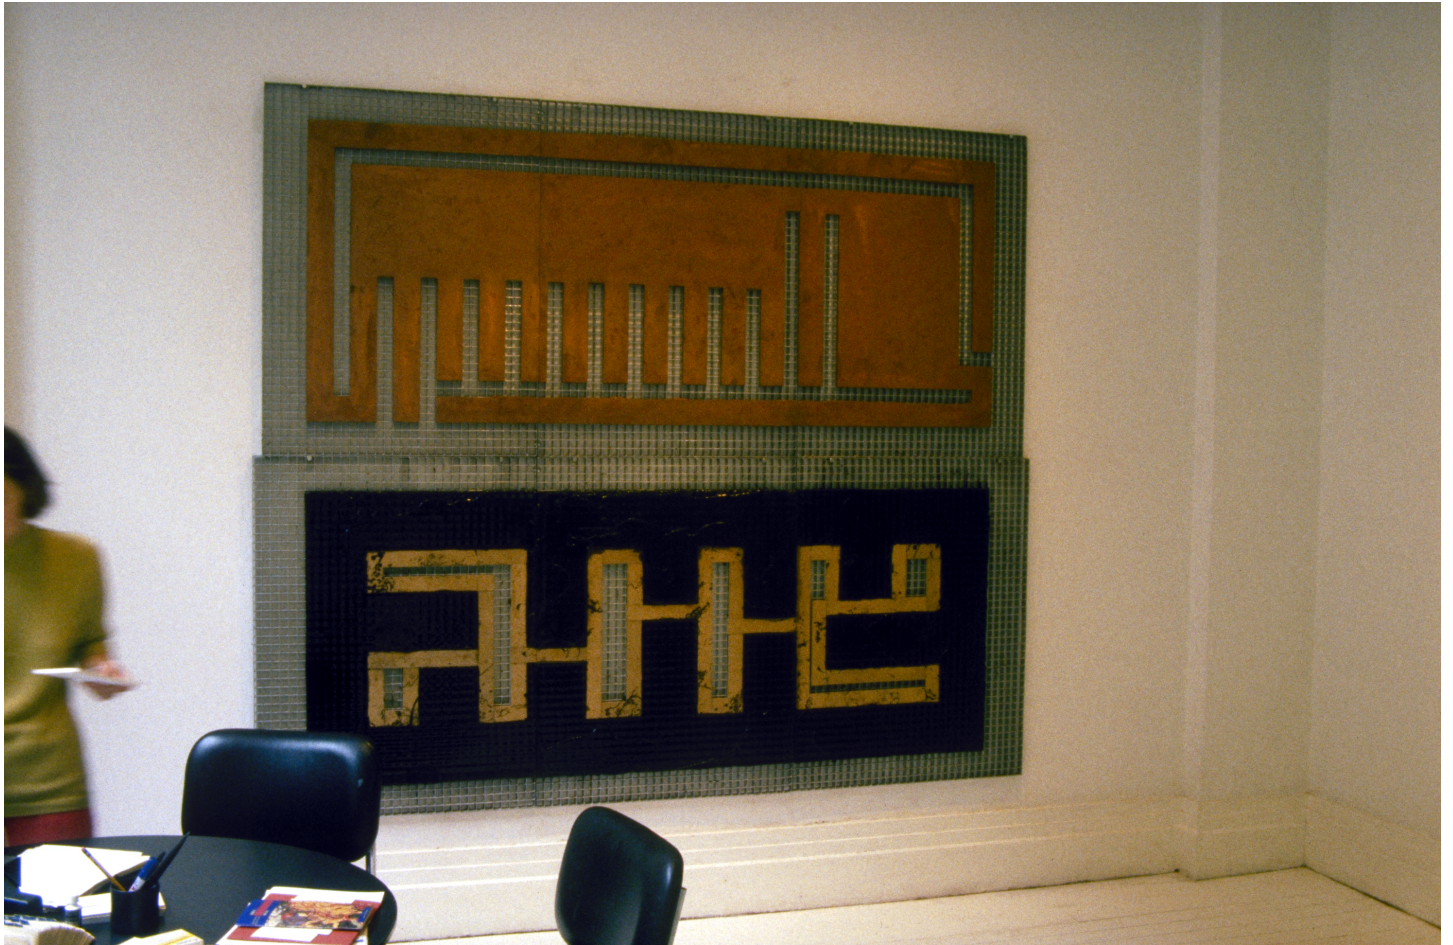

Eberhard Bosslet

Title	Werk III
Year	1987
Materials	Asphalt, Copper, Steel, galvanized, Wood
Dimensions	215x248x4 cm
Category	01. PAINTING
Showed at	Gallery John Gibson, New York, USA., Gallery Karl Bornstein, Santa Monica/Cal.USA.
Photographer	Bosslet, Eberhard
Copyright	BOSSLET at VG-Bild/Kunst, Bonn, Germany
Series	1985 - 1988 FLOORPAN & SUPPLYGRID PAINTINGS
Location	Gallery John Gibson, New York, USA
Solo Show	1989 Karl Bornstein Gallery, Santa Monica/Cal.USA.
Group Shows	1990 Trans-Europe-Express, John Gibson Gallery, New York, USA, Curator Collins&Milazzo
Cities	New York, USA
Producer/Supplier	Büsing & Fasch GmbH, Oldenburg, D, Deutsche Afinerie, Hamburg, D, Eckart-Werke, Velden, D, Lichtgitter GmbH, Stadtlohn, D
Gallery	
Price Category	grade 028