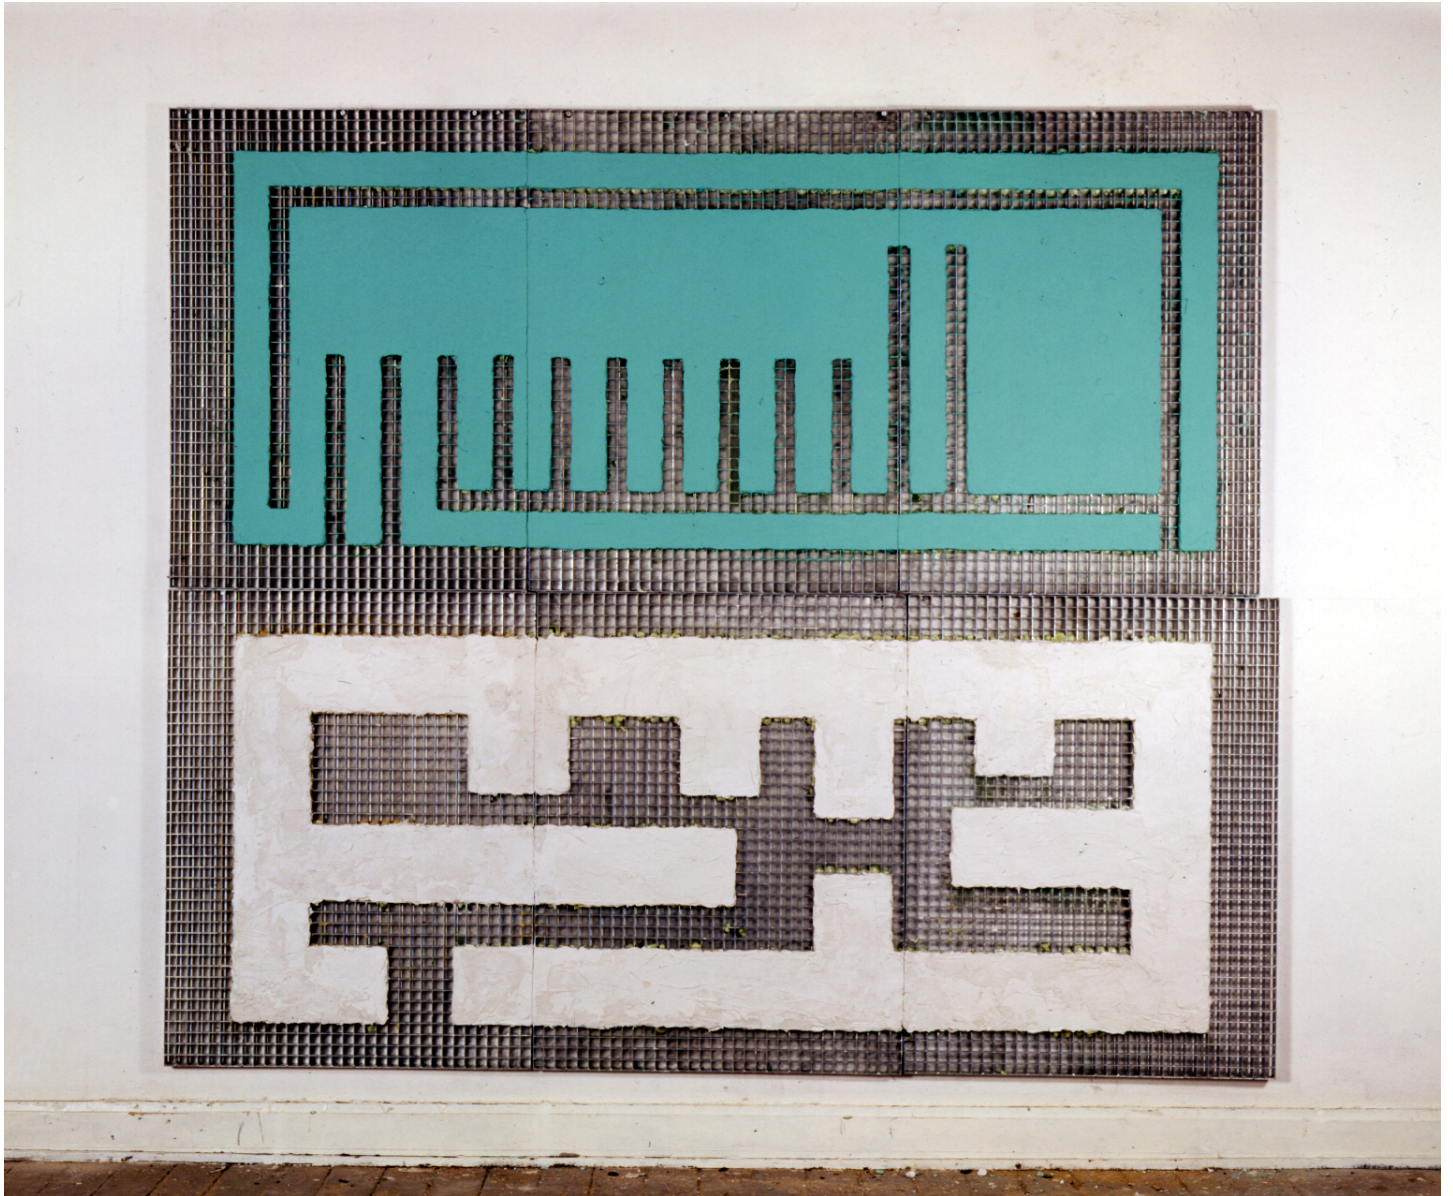

Eberhard Bosslet

Title	Werk II
Year	1987
Materials	Plaster/Synthetic Compound, Steel, galvanized
Dimensions	215x248x4 cm
Category	01. PAINTING
Shown at	
Photographer	Adolph, Anke
Copyright	BOSSLET at VG-Bild/Kunst, Bonn, Germany
Series	1985 - 1988 FLOORPAN & SUPPLYGRID PAINTINGS
Location	
Solo Show	
Group Shows	
Cities	
Producer/Supplier	Lichtgitter GmbH, Stadtlohn, D
Gallery	
Price Category	grade 028