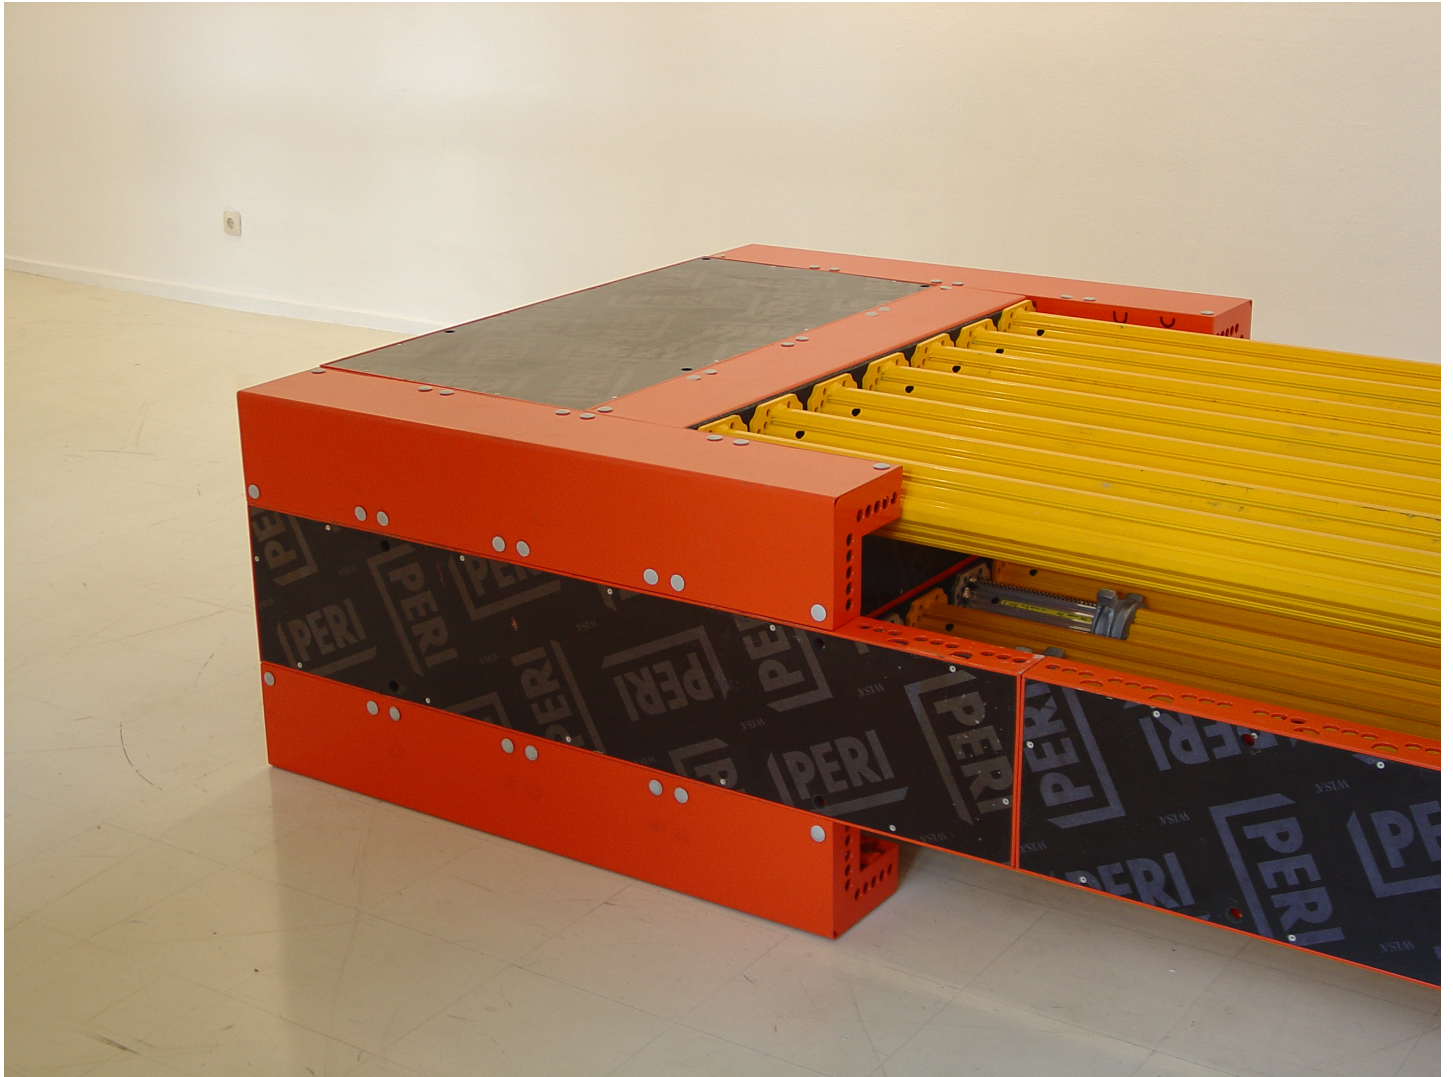

Eberhard Bosslet

Title	Werk I, 90/06 Saar-Peri
Year	2006
Materials	Aluminium coated, Rubber, Steel, coated, Wood
Dimensions	71x450x160 cm
Category	02. SCULPTURE
Showed at	Stadtgalerie, Saarbrücken, D
Photographer	Bosslet, Eberhard
Copyright	BOSSLET at VG-Bild/Kunst, Bonn, Germany
Series	1988 - MODULAR STRUCTURES
Location	Stadtgalerie Saarbrücken, D
Solo Show	2006/07 "Group Show", Stadtgalerie Saarbrücken, D, Curator Ernest W. Uthemann
Group Shows	
Cities	Saarbrücken, Germany
Producer/Supplier	PERI GmbH, Weissenhorn, D
Gallery	
Price Category	grade 031