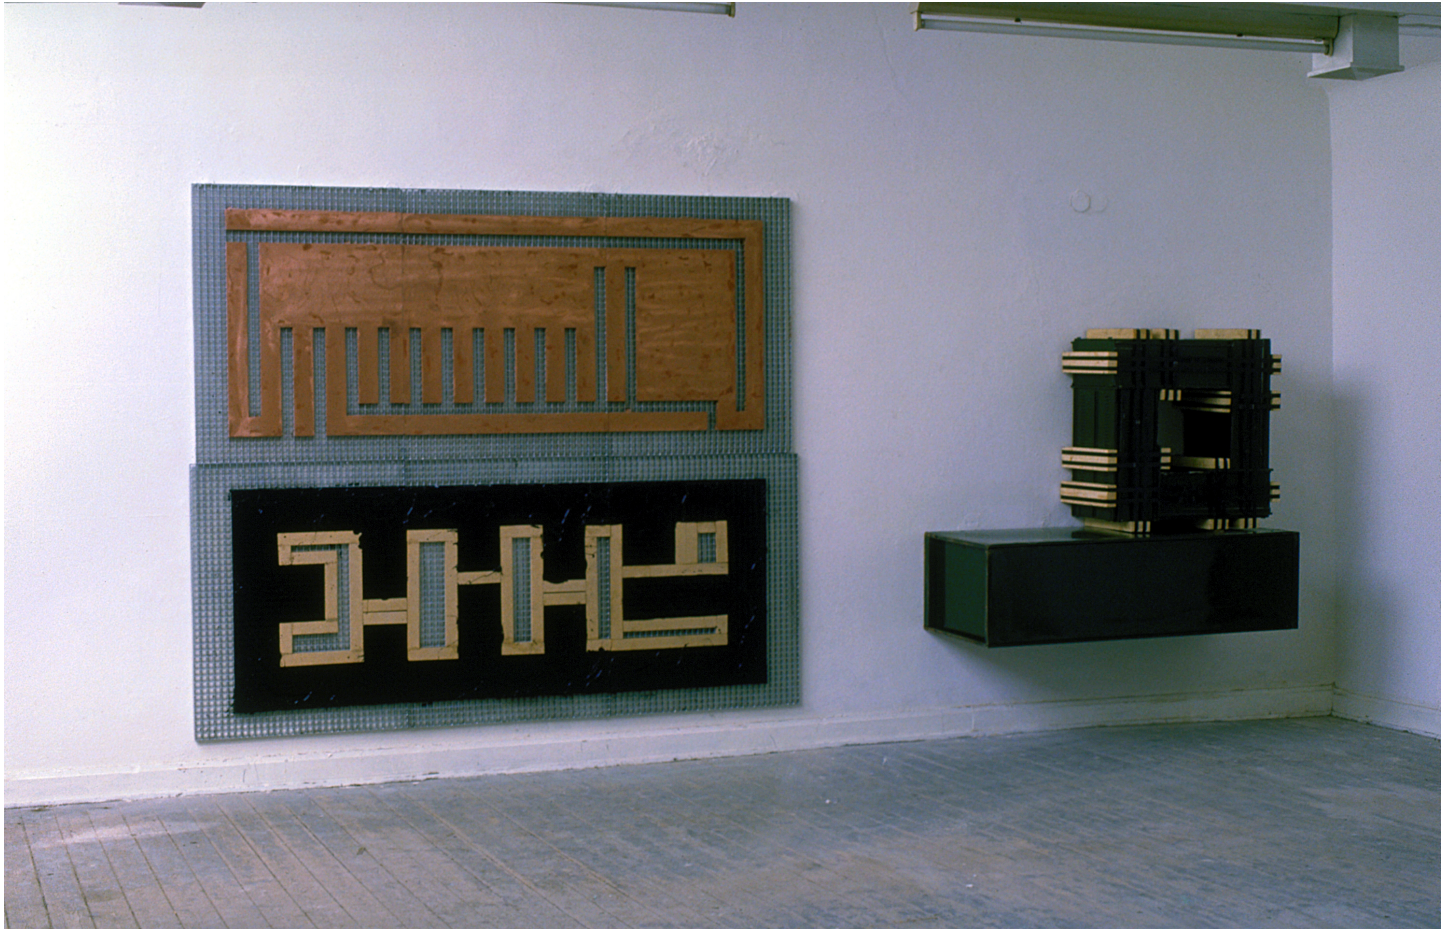

# Eberhard Bosslet

Title	Werk I
Year	1987
Materials	Asphalt, Copper, Steel, galvanized, Wood
Dimensions	215x248x4 cm
Category	01. PAINTING
Showed at	Gallery John Gibson, New York, USA., Gallery Karl Bornstein, Santa Monica/Cal.USA.
Photographer	Adolph, Anke
Copyright	BOSSLET at VG-Bild/Kunst, Bonn, Germany
Series	1985 - 1988 FLOORPAN & SUPPLYGRID PAINTINGS
Location	Studio Duisburg, 1987-89, D
Solo Show	1989 Karl Bornstein Gallery, Santa Monica/Cal.USA.
Group Shows	1990 Trans-Europe-Express, John Gibson Gallery, New York, USA, Curator Collins&Milazzo
Cities	
Producer/Supplier	Büsing & Fasch GmbH, Oldenburg, D, Deutsche Afinerie, Hamburg, D, Eckart-Werke, Velden, D, Lichtgitter GmbH, Stadtlohn, D
Gallery	
Price Category	grade 028