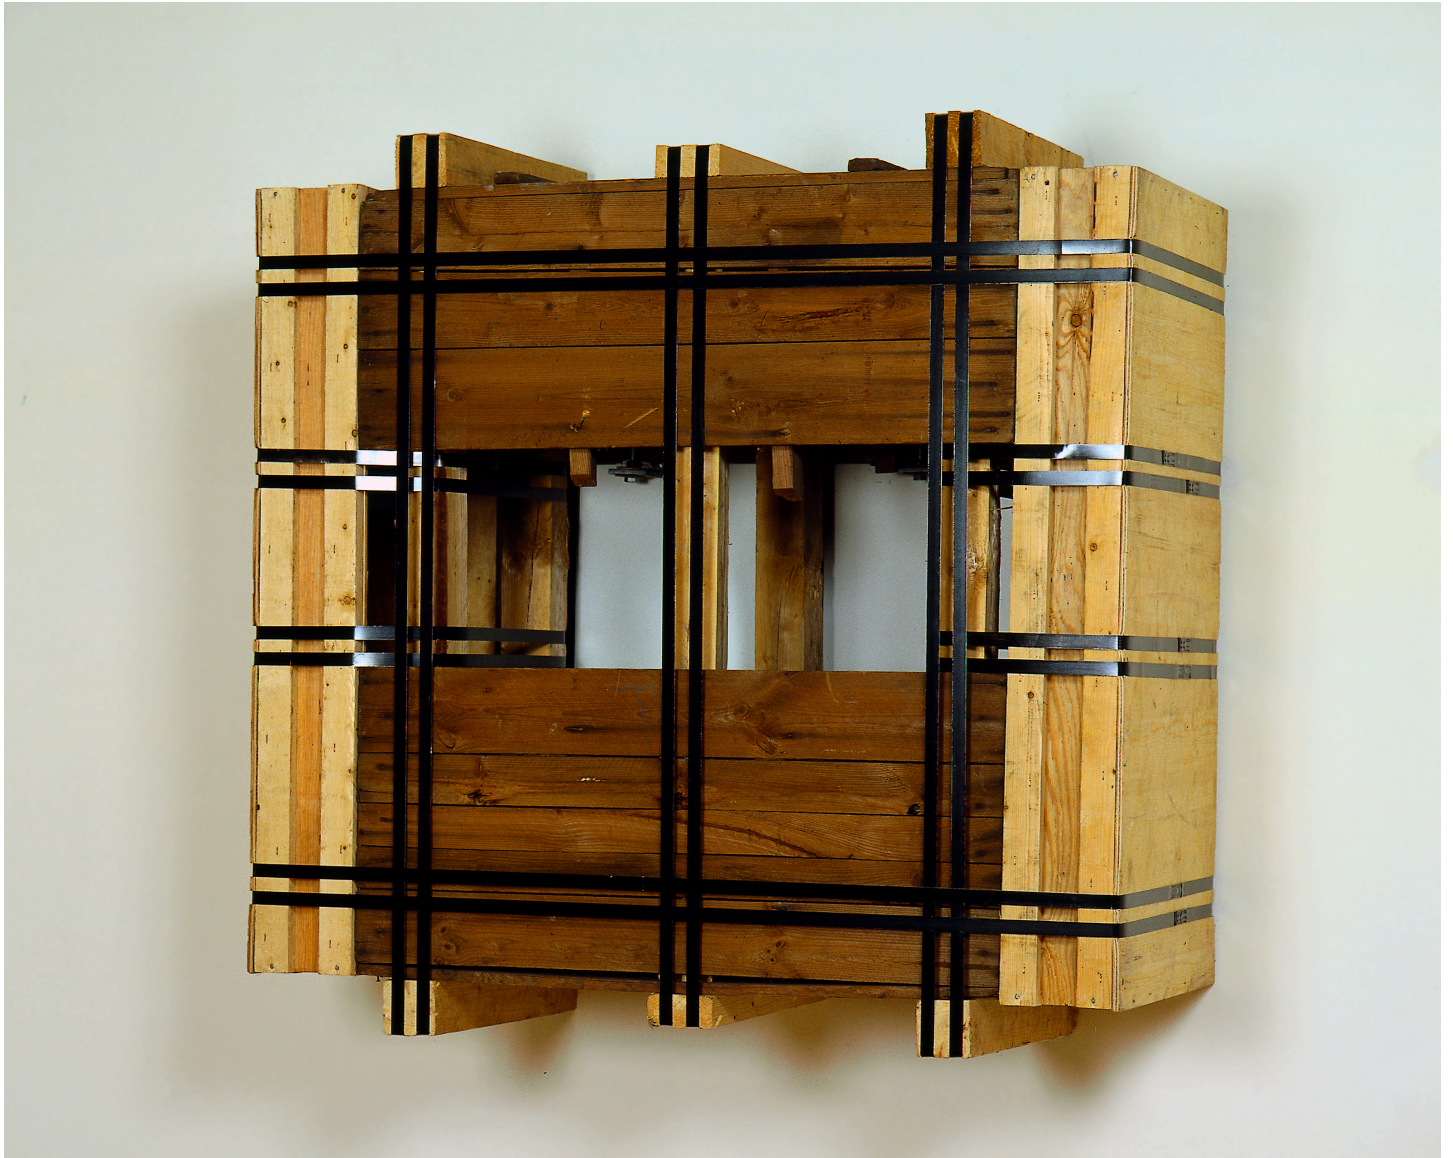

Eberhard Bosslet

Title	Welthandel HB
Year	1988
Materials	Steel, coated, Wood
Dimensions	120x120x70 cm
Category	02. SCULPTURE
Showned at	
Photographer	Bosslet, Eberhard
Copyright	BOSSLET at VG-Bild/Kunst, Bonn, Germany
Series	1988 -2002 STRAPPING PIECES
Location	Gallery Barbara Farber, Amsterdam, NL
Solo Show	1989 Barbara Farber Gallery, Amsterdam, Holland, 1990 John Gibson Gallery, New York, USA
Group Shows	
Cities	Amsterdam, Holland
Producer/Supplier	
Gallery	
Price Category	grade 026