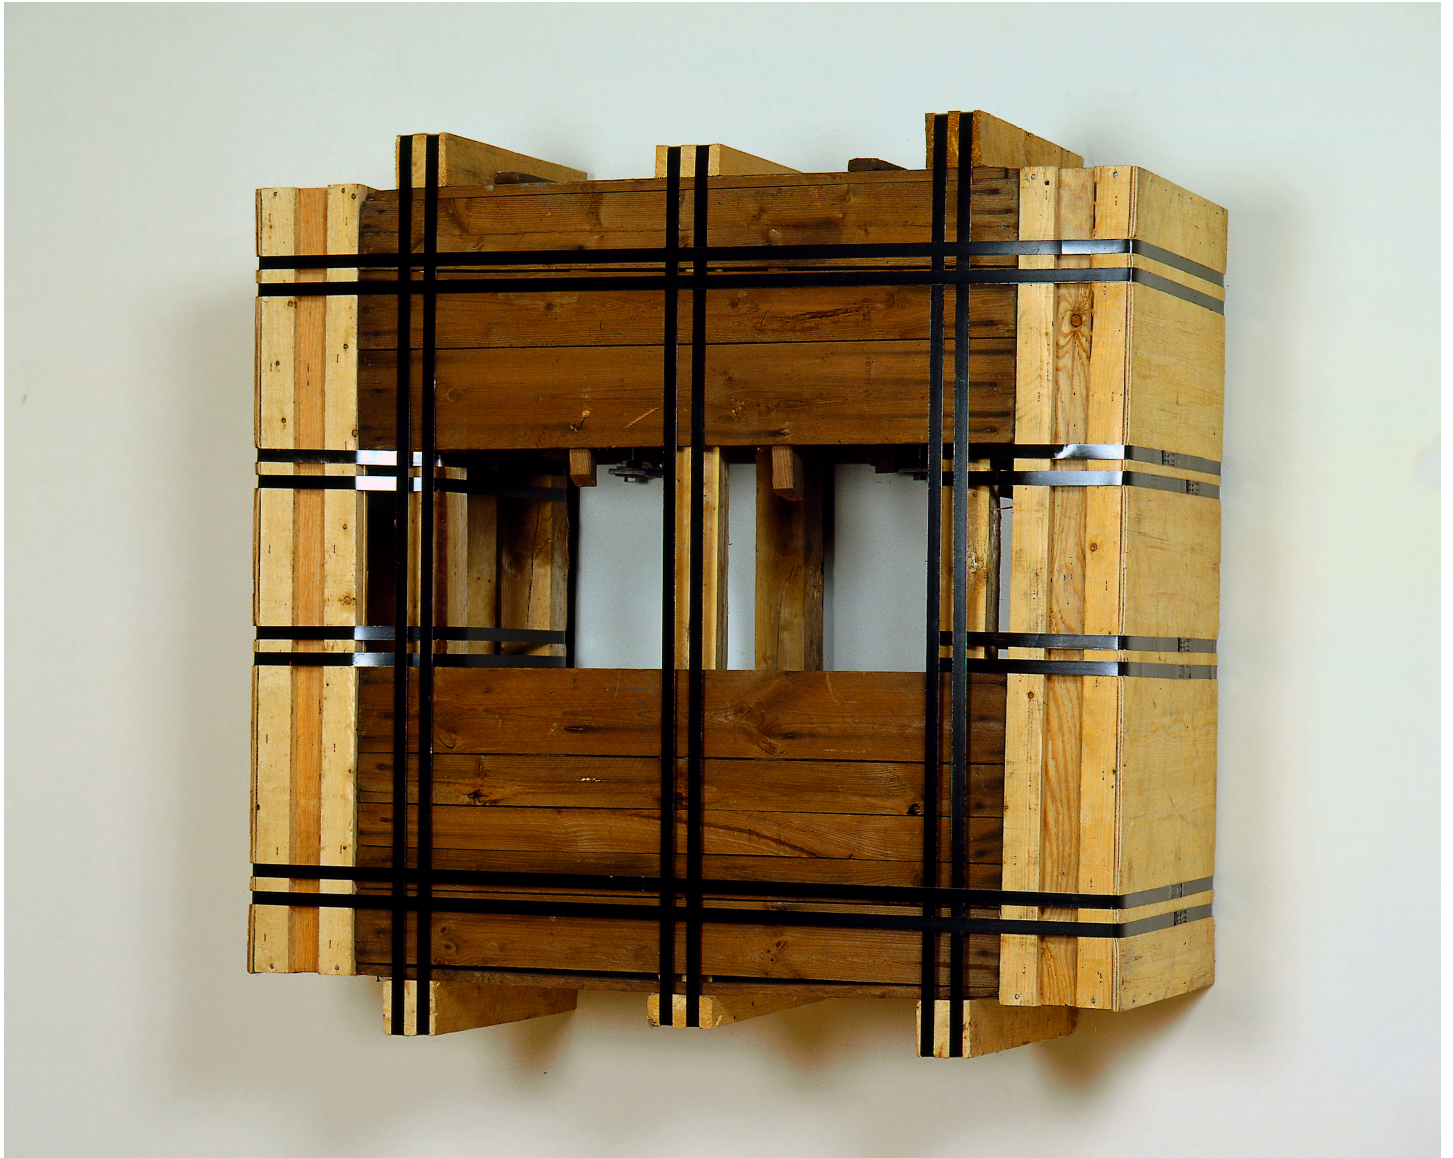

Eberhard Bosslet

Title	Welthandel HB
Year	1988
Materials	Steel, coated, Wood
Dimensions	120x120x70 cm
Category	02. SCULPTURE
Showed at	
Photographer	Bosslet, Eberhard
Copyright	BOSSLET at VG-Bild/Kunst, Bonn, Germany
Series	1988 -2002 STRAPPING PIECES
Location	Gallery Barbara Farber, Amsterdam, NL
Solo Show	1989 Barbara Farber Gallery, Amsterdam, Holland, 1990 John Gibson Gallery, New York, USA
Group Shows	
Cities	Amsterdam, Holland
Producer/Supplier	
Gallery	
Price Category	grade 026