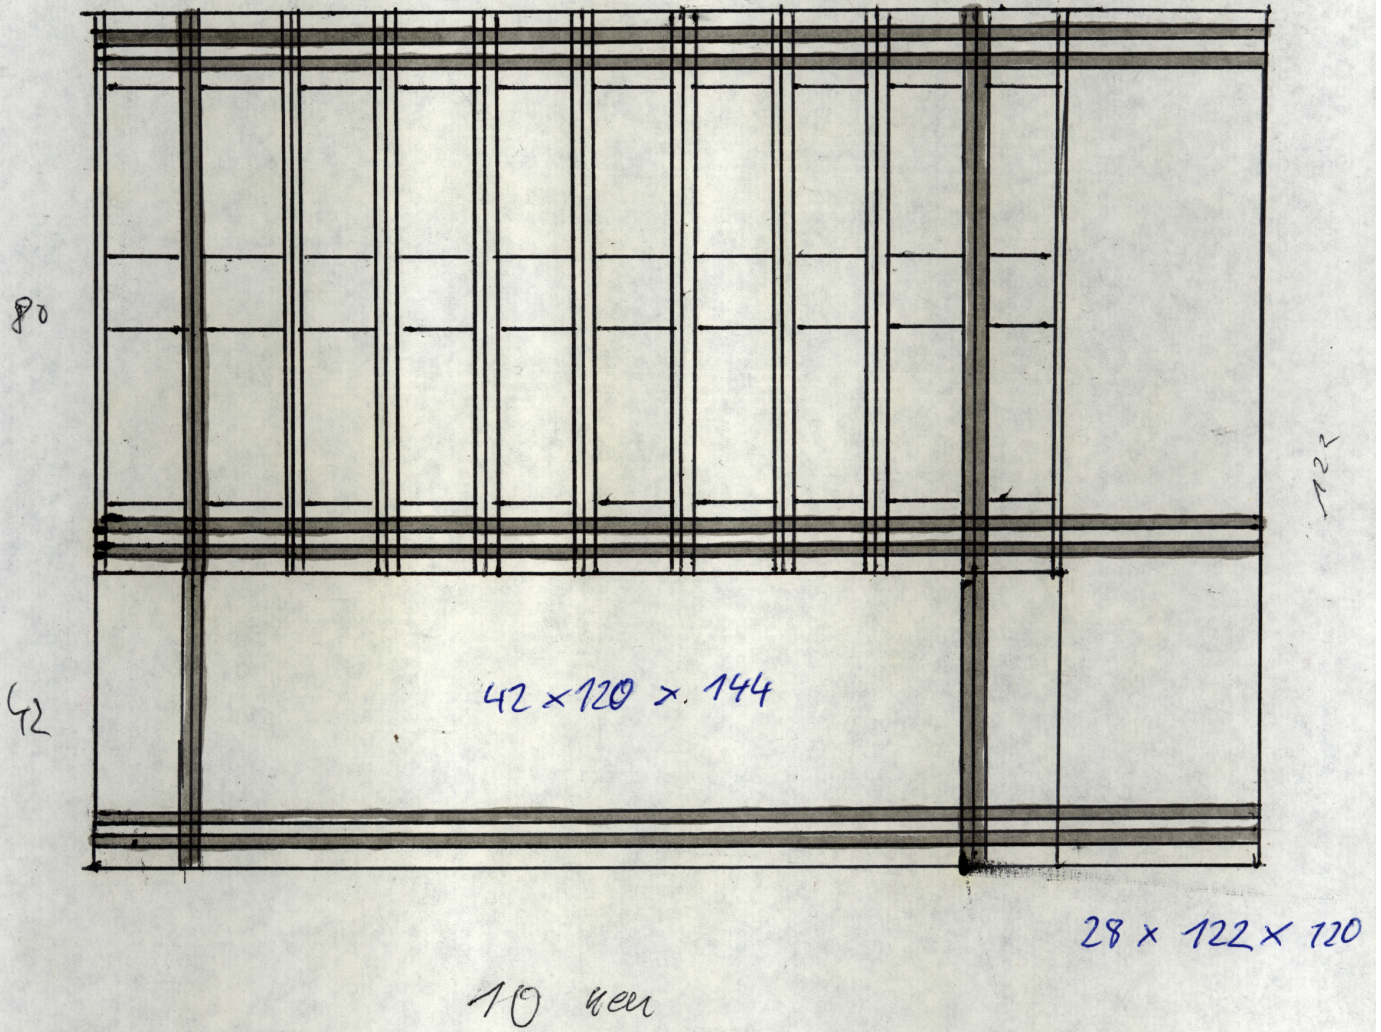

Eberhard Bosslet

offen.

122 x 168 x 120

Title	Welthandel
Year	1988
Materials	Pen on Paper
Dimensions	29,7x21 cm
Category	20. Scetches/Notes
Shown at	
Photographer	Bosslet, Eberhard
Copyright	BOSSLET at VG-Bild/Kunst, Bonn, Germany
Series	1988 -1993 STRAPPING PIECE SKETCHES
Location	
Solo Show	
Group Shows	
Cities	
Producer/Supplier	
Gallery	
Price Category	grade 006