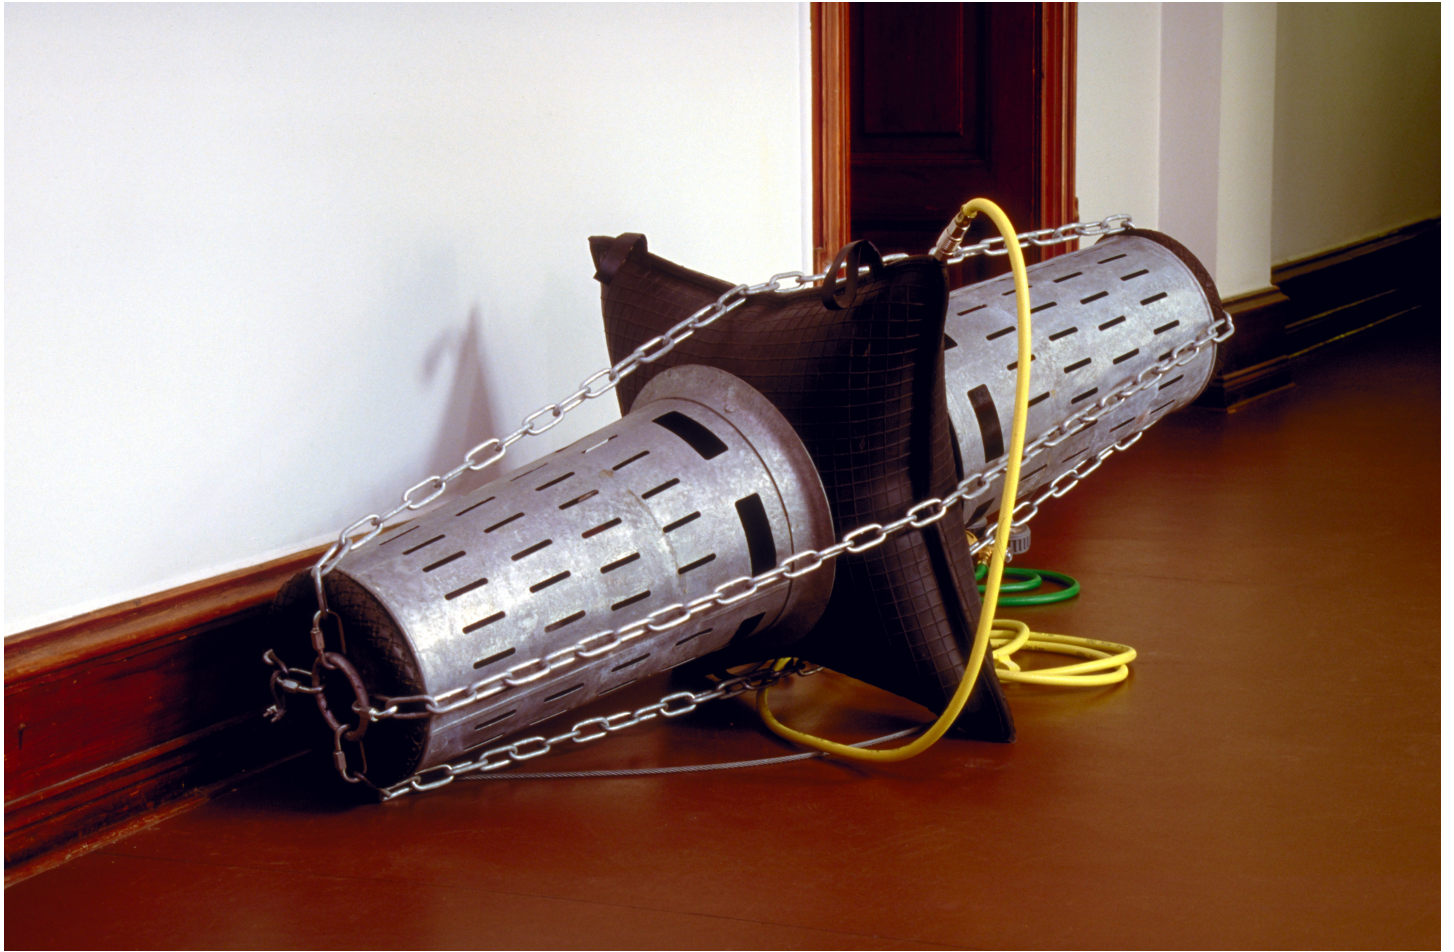

## Eberhard Bosslet

Title	Wandzeug II
Year	1990
Materials	Compressed Air System, Rubber, Steel, galvanized
Dimensions	73x163x73 cm
Category	02. SCULPTURE
Showed at	Kunstverein Speyer, D, Museum of Contemporary Art, Sydney, AUS
Photographer	Kayser, Gerhard
Copyright	BOSSLET at VG-Bild/Kunst, Bonn, Germany
Series	1990 -1998 PNEUMATIC SCULPTURES
Location	Speyer, Stadthaus, D
Solo Show	1994 Öffentliche Ordnung, Kunstverein Speyer (Katalog), D, Curator Eckard Schulz
Group Shows	1992 Humpty Dumty´s Kaleidoscope, Museum of Contemporary Art, Sydney, Australia, (Catalog), Curator Bernice Murphy
Cities	Speyer, Germany
Producer/Supplier	Duisburger Ketten Fabrik, Duisburg, D, Vetter GmbH, Vepro GmbH, Zülpich, D
Gallery	
Price Category	grade 030