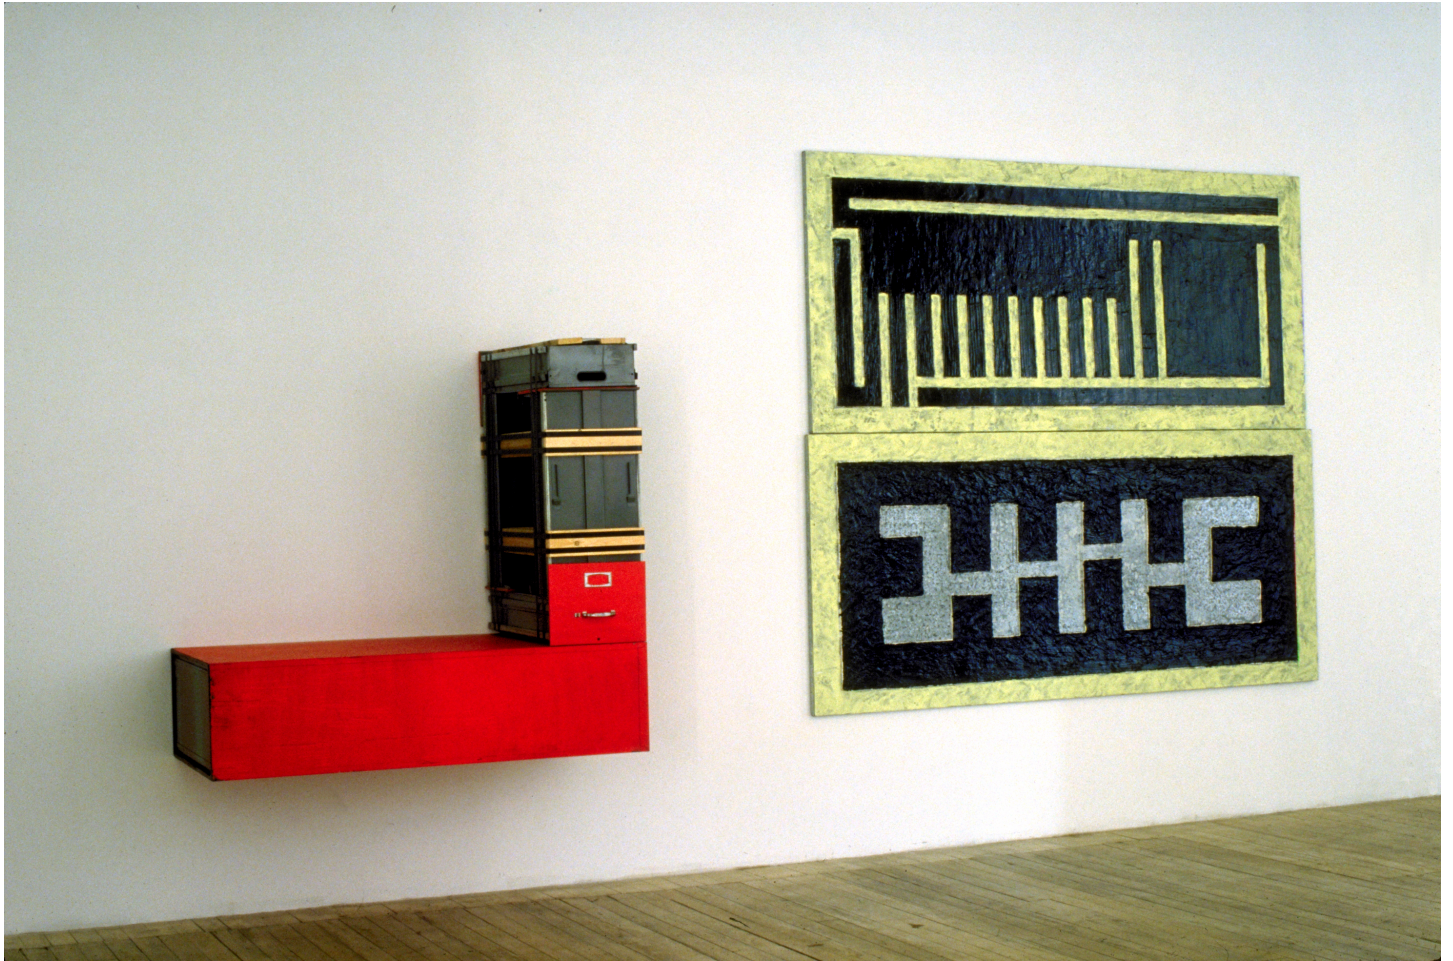

Eberhard Bosslet

Title	Verwaltungstrakt I + KerrMcGee
Year	1988
Materials	Steel, coated, Wood
Dimensions	142x148x72 cm
Category	02. SCULPTURE, 27. Exhibition Views
Showed at	Gallery John Gibson, New York, USA., The Art Museum Miami, Miami, USA
Photographer	Bosslet, Eberhard
Copyright	BOSSLET at VG-Bild/Kunst, Bonn, Germany
Series	1988 -2002 STRAPPING PIECES
Location	Gallery John Gibson, New York, USA
Solo Show	1988 John Gibson Gallery, September show, New York, USA.
Group Shows	
Cities	New York, USA
Producer/Supplier	
Gallery	
Price Category	grade 028