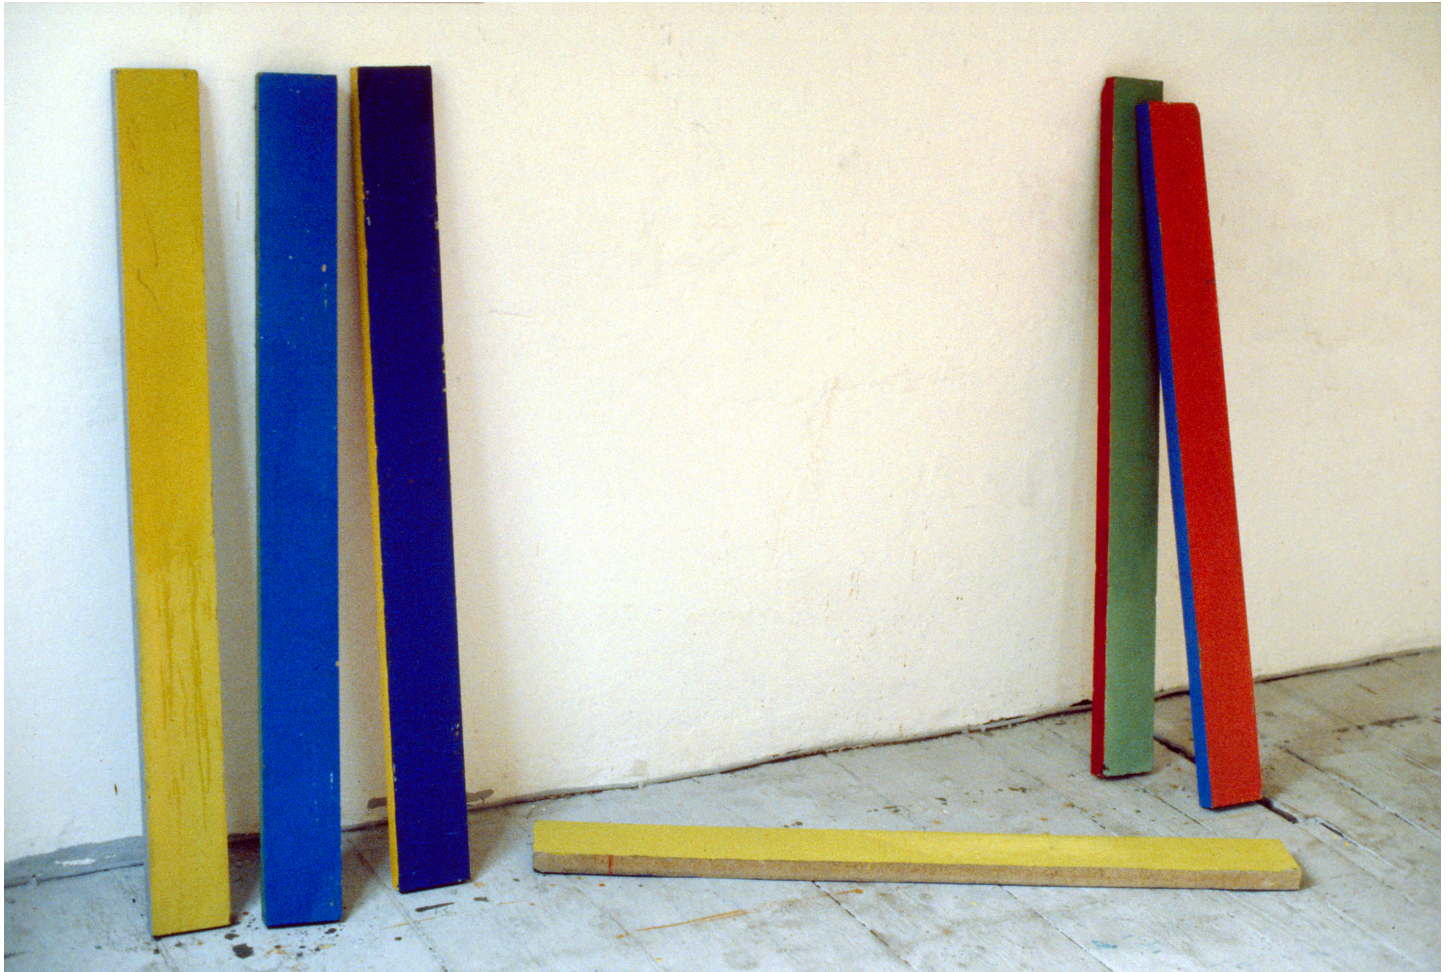

Eberhard Bosslet

Title	Variable Schichtung VS-5
Year	1980
Materials	Paint on Wood
Dimensions	125x200x25cm
Category	01. PAINTING, 02. SCULPTURE
Showed at	
Photographer	Bosslet, Eberhard
Copyright	BOSSLET at VG-Bild/Kunst, Bonn, Germany
Series	1980 -1981 - VARIABLE COLOR PLATES
Location	Studio Berlin 1979-1989, D
Solo Show	
Group Shows	
Cities	Berlin, Germany
Producer/Supplier	
Gallery	
Price Category	grade 023