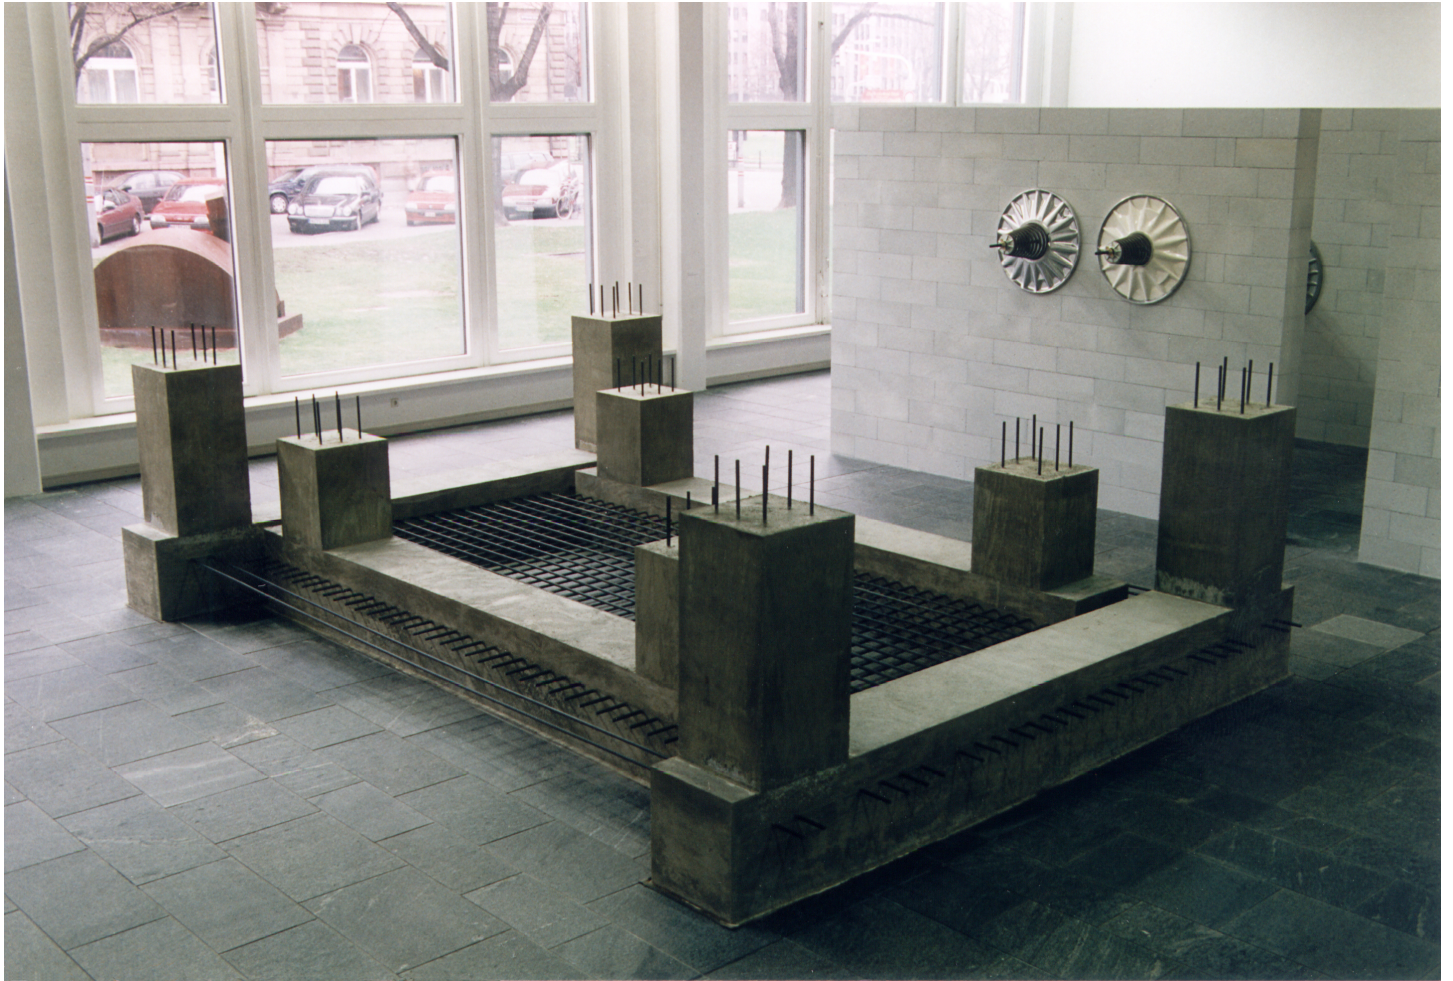

Eberhard Bosslet

Title	Universal (Mannheim)
Year	1998
Materials	Concrete, Steel
Dimensions	175x400x600 cm
Category	02. SCULPTURE, 05. INDOOR SITE SPECIFIC INTERVENTION
Showed at	Kunsthalle Mannheim, Mannheim, D
Photographer	Bosslet, Eberhard
Copyright	BOSSLET at VG-Bild/Kunst, Bonn, Germany
Series	1986 - BASEMENTS, BARRIERS & ANNOYANCES
Location	Kunsthalle Mannheim, D
Solo Show	1998 FUNDAMENTAL wie BILATERAL, Kunsthalle Mannheim, CD-ROM, Curator Jochen Kronjäger
Group Shows	
Cities	Mannheim, Germany
Producer/Supplier	BAG/Baustahl-Armierungs-Gesellschaft Mannheim mbH, D, Readymix Beton Baden-Württemberg GmbH, Mannheim, D, SAX + KLEE GMBH, Bauunternehmung, Mannheim, D
Gallery	
Price Category	grade 032