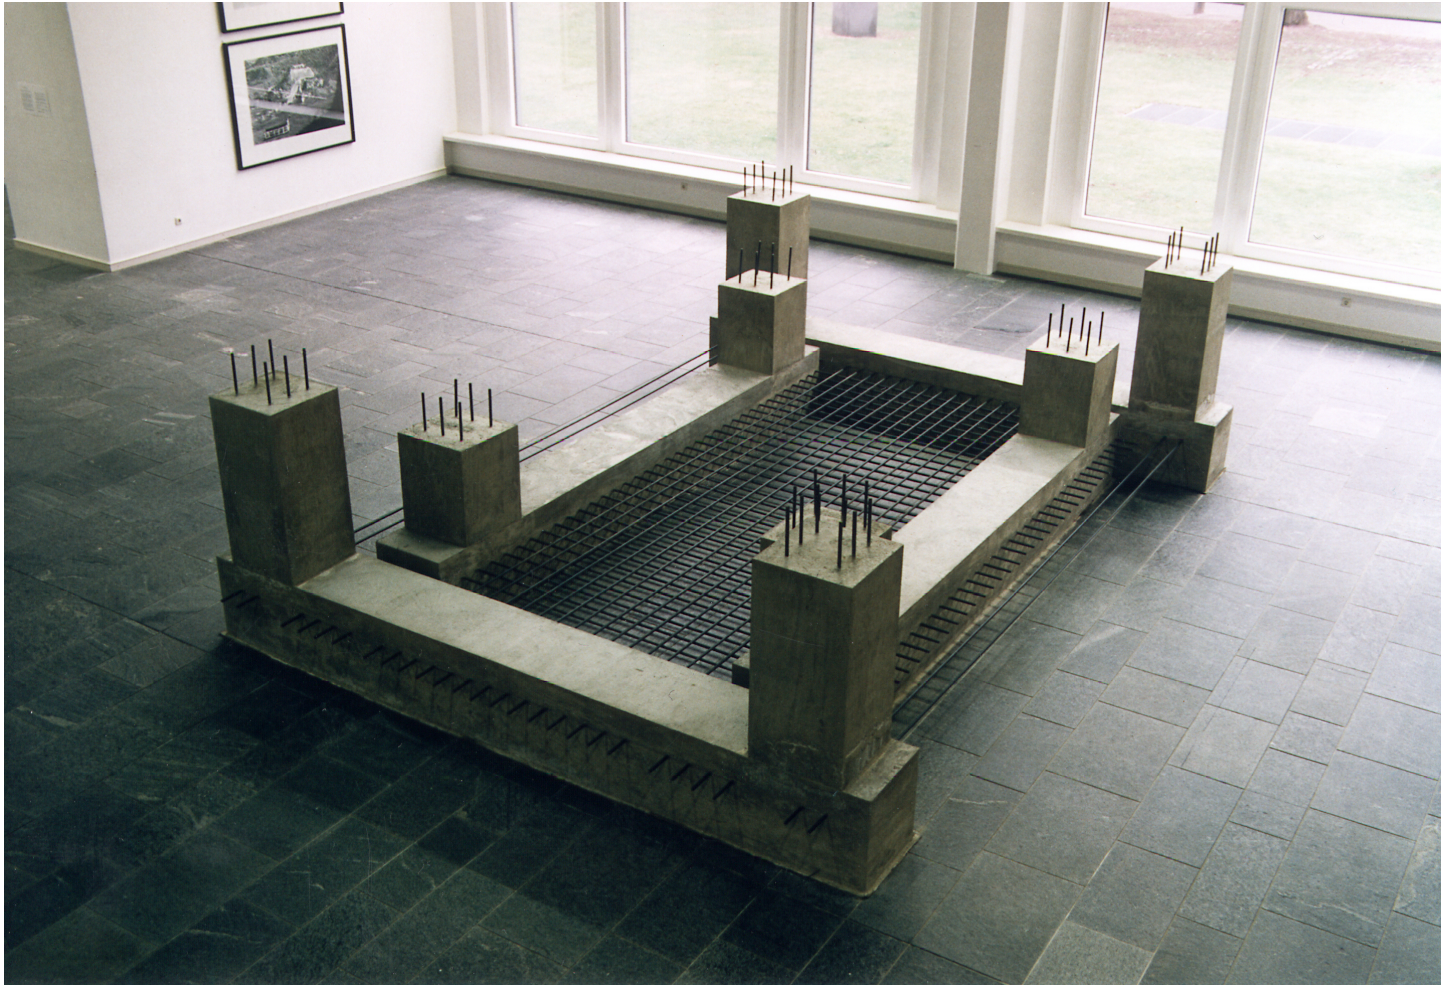

# Eberhard Bosslet

Title	Universal (Mannheim)
Year	1998
Materials	Concrete, Steel
Dimensions	175x400x600 cm
Category	02. SCULPTURE, 05. INDOOR SITE SPECIFIC INTERVENTION
Showed at	Kunsthalle Mannheim, Mannheim, D
Photographer	Bosslet, Eberhard
Copyright	BOSSLET at VG-Bild/Kunst, Bonn, Germany
Series	1986 - BASEMENTS, BARRIERS & ANNOYANCES
Location	Kunsthalle Mannheim, D
Solo Show	1998 FUNDAMENTAL wie BILATERAL, Kunsthalle Mannheim, CD-ROM, Curator Jochen Kronjäger
Group Shows	
Cities	Mannheim, Germany
Producer/Supplier	BAG/Baustahl-Armierungs-Gesellschaft Mannheim mbH, D, Readymix Beton Baden-Württemberg GmbH, Mannheim, D, SAX + KLEE GMBH, Bauunternehmung, Mannheim, D
Gallery	
Price Category	grade 032