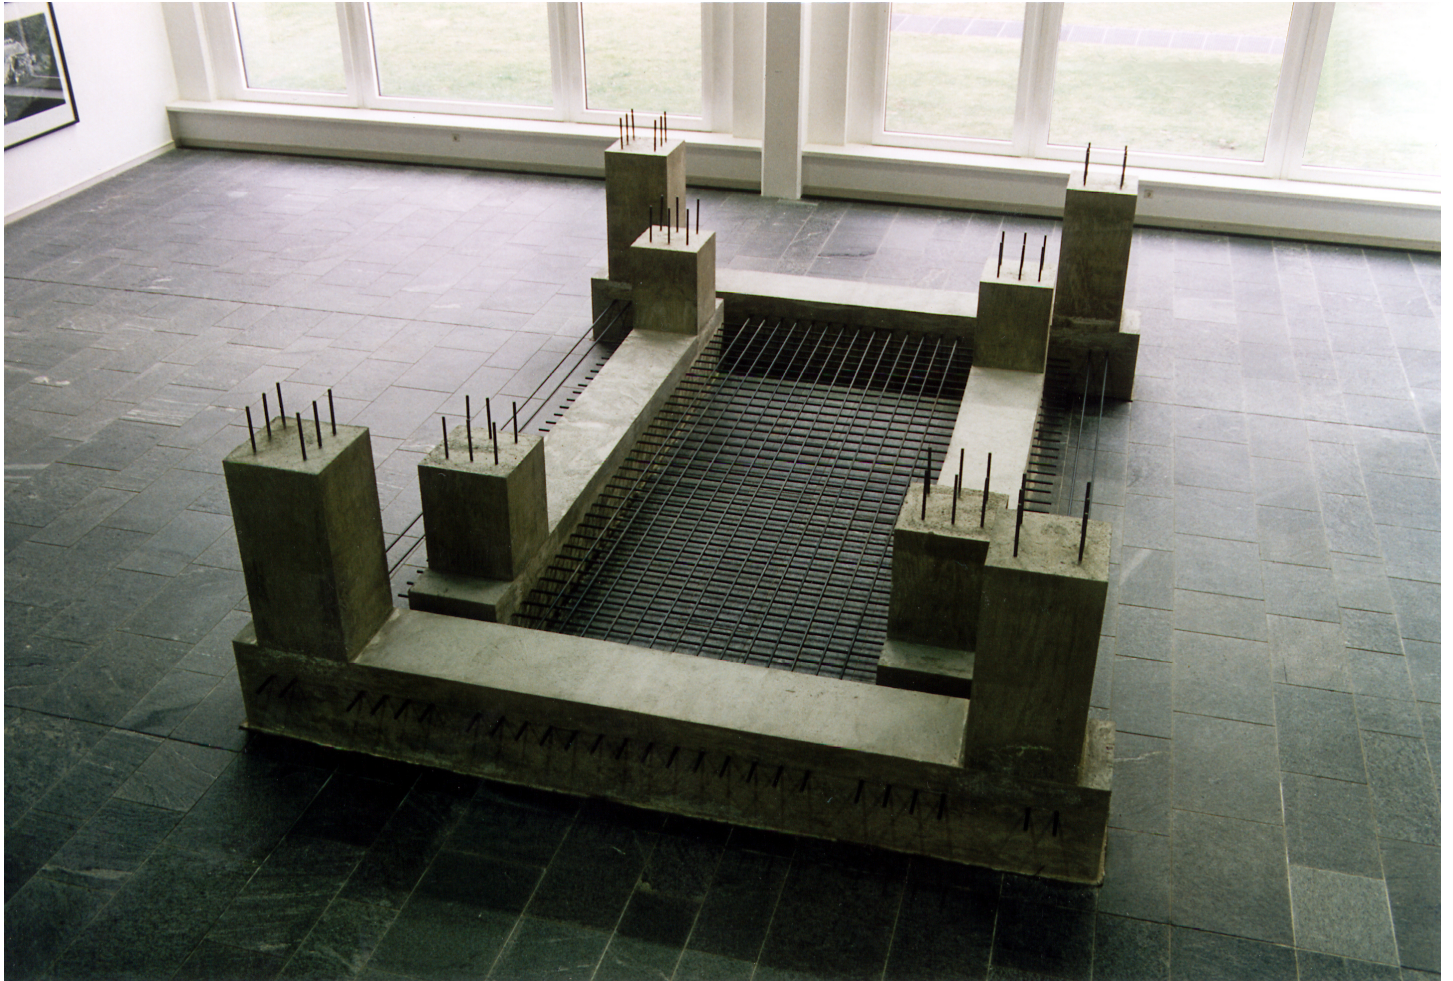

Eberhard Bosslet

Title	Universal (Mannheim)
Year	1998
Materials	Concrete, Steel
Dimensions	175x400x600 cm
Category	02. SCULPTURE, 05. INDOOR SITE SPECIFIC INTERVENTION
Shown at	Kunsthalle Mannheim, Mannheim, D
Photographer	Bosslet, Eberhard
Copyright	BOSSLET at VG-Bild/Kunst, Bonn, Germany
Series	1986 - BASEMENTS, BARRIERS & ANNOYANCES
Location	Kunsthalle Mannheim, D
Solo Show	1998 FUNDAMENTAL wie BILATERAL, Kunsthalle Mannheim, CD-ROM, Curator Jochen Kronjäger
Group Shows	
Cities	Mannheim, Germany
Producer/Supplier	BAG/Baustahl-Armierungs-Gesellschaft Mannheim mbH, D, Readymix Beton Baden-Württemberg GmbH, Mannheim, D, SAX + KLEE GMBH, Bauunternehmung, Mannheim, D
Gallery	
Price Category	grade 032