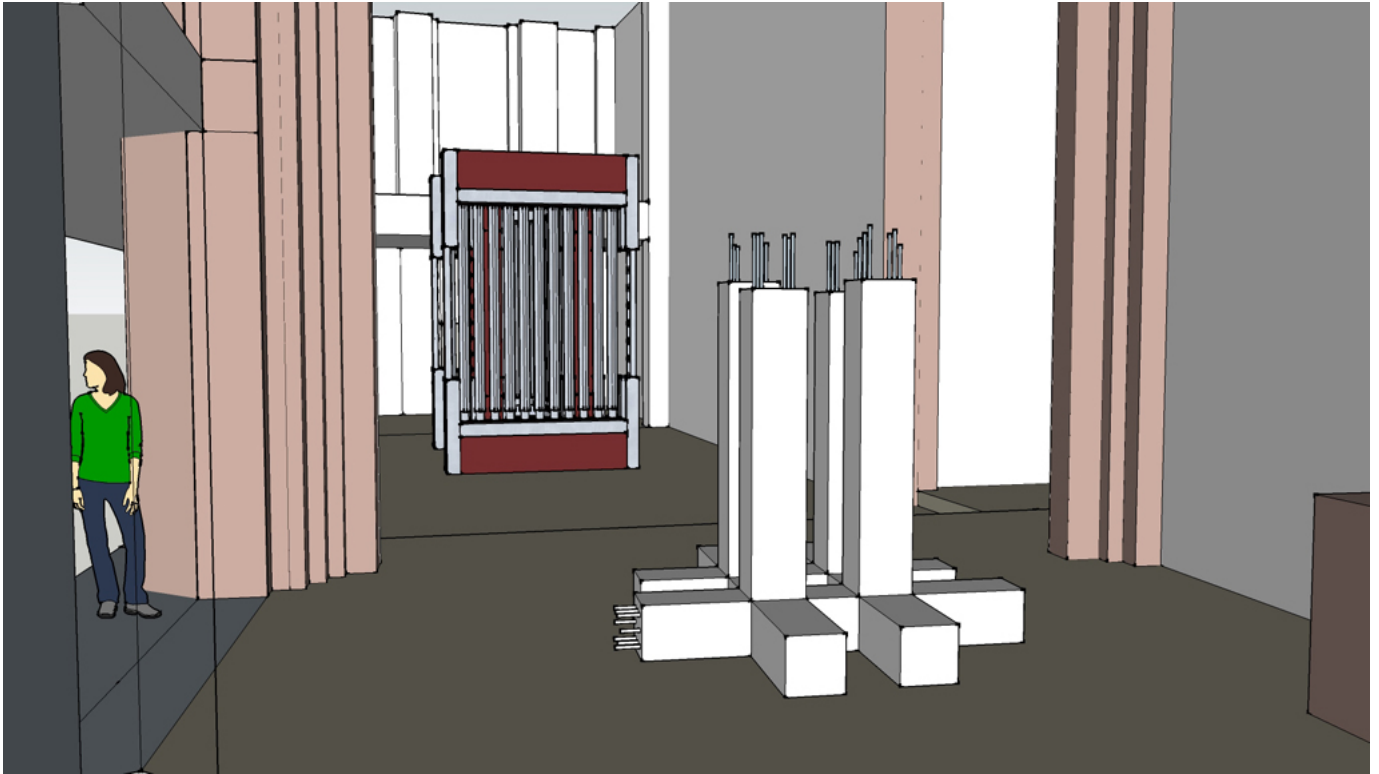

Eberhard Bosslet

Title	Univers I Saar
Year	2012
Materials	Concrete, Steel
Dimensions	HxBxT=259x270x270 cm
Category	02. SCULPTURE, 18. Projects, Proposals, Concepts
Showed at	
Photographer	
Copyright	BOSSLET at VG-Bild/Kunst, Bonn, Germany
Series	1986 - BASEMENTS, BARRIERS & ANNOYANCES
Location	Saarbrücken, Saarland.Museum, Alte Sammlung, Schlosskirche, D
Solo Show	2012 Eberhard Bosslet, Dingsda, Saarland.Museum, Saarbrücken, D, Curator, Mainrad Maria Grewenig
Group Shows	
Cities	Saarbrücken, Germany
Producer/Supplier	
Gallery	
Price Category	00 NO