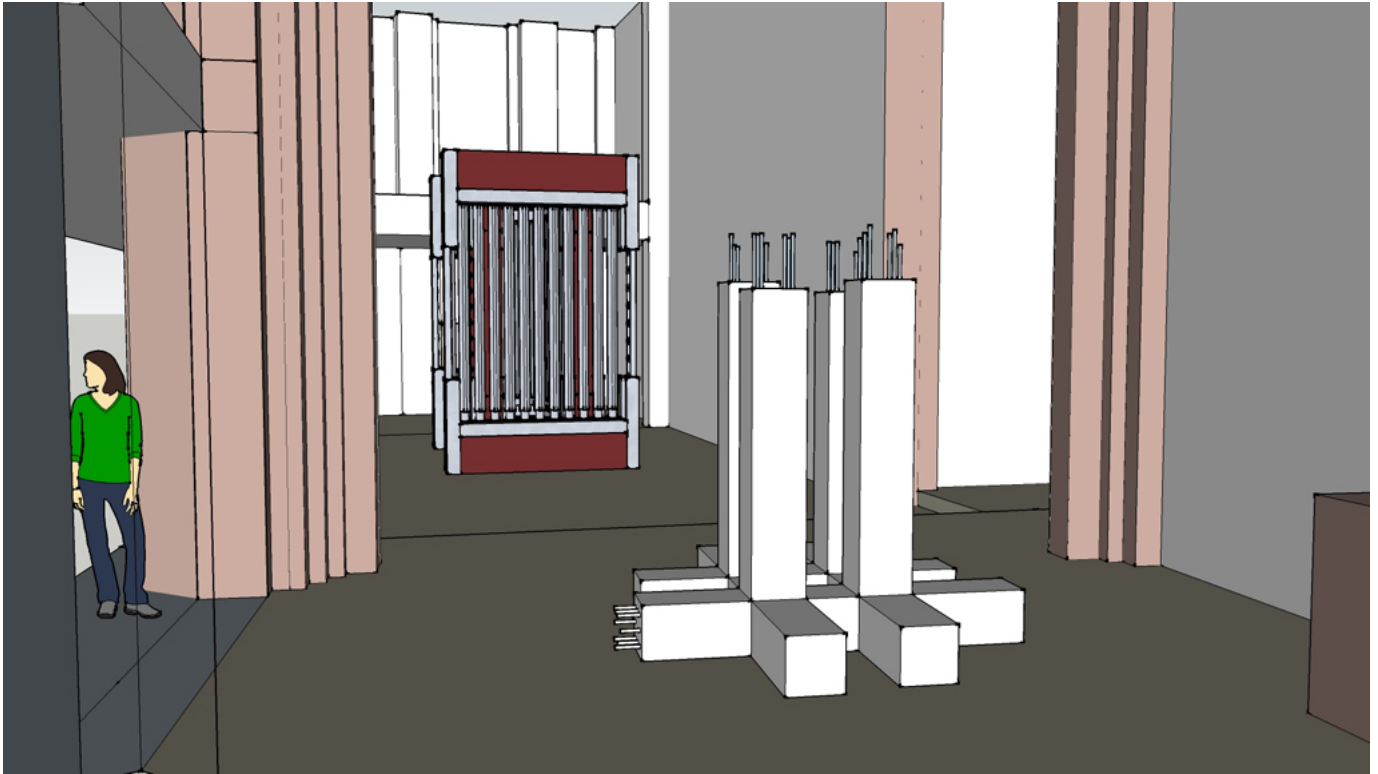

Eberhard Bosslet

Title	Univers I Saar
Year	2012
Materials	Concrete, Steel
Dimensions	HxBxT=259x270x270 cm
Category	02. SCULPTURE, 18. Projects, Proposals, Concepts
Showed at	
Photographer	
Copyright	BOSSLET at VG-Bild/Kunst, Bonn, Germany
Series	1986 - BASEMENTS, BARRIERS & ANNOYANCES
Location	Saarbrücken, Saarland.Museum, Alte Sammlung, Schlosskirche, D
Solo Show	2012 Eberhard Bosslet, Dingsda, Saarland.Museum, Saarbrücken, D, Curator, Mainrad Maria Grewenig
Group Shows	
Cities	Saarbrücken, Germany
Producer/Supplier	
Gallery	
Price Category	00 NO