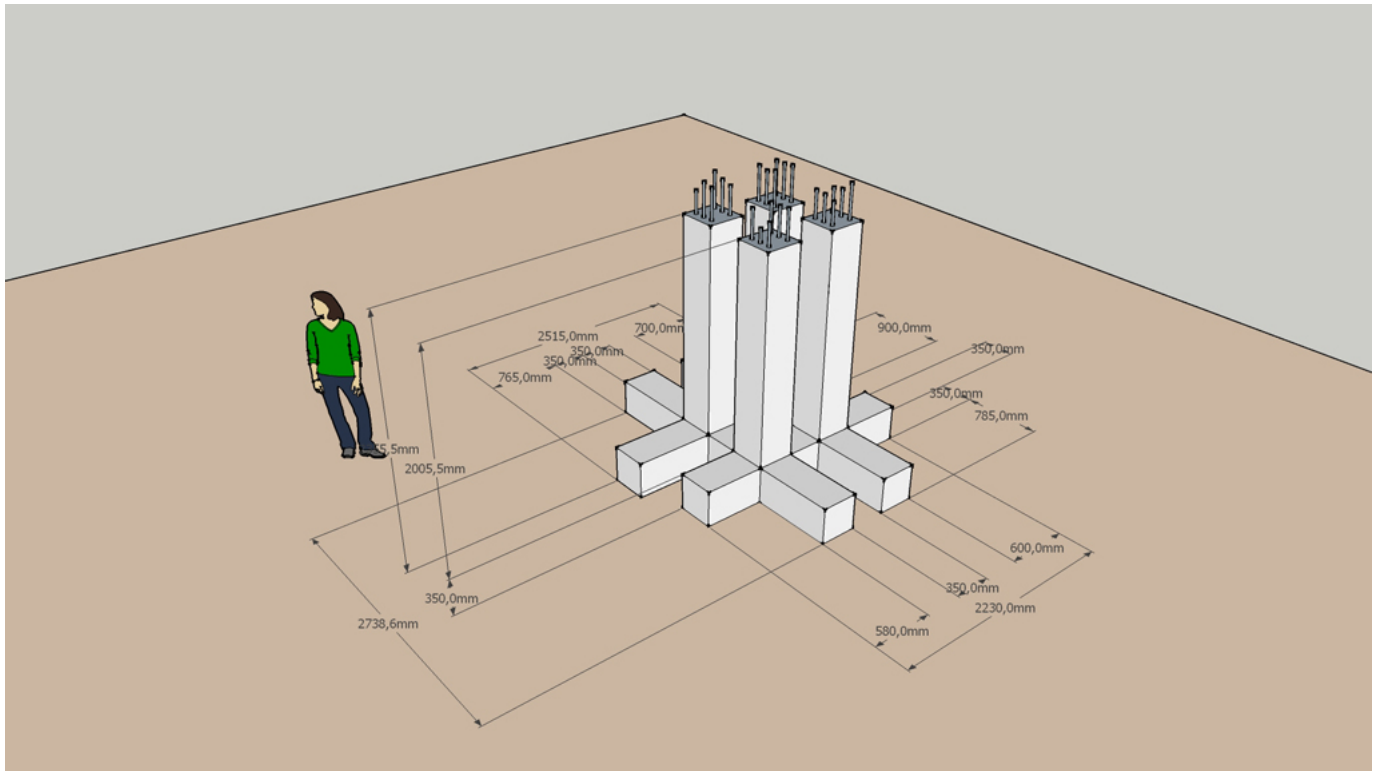

Eberhard Bosslet

Title	Univers I Saar
Year	2012
Materials	Concrete, Steel
Dimensions	HxBxT=259x270x270 cm
Category	02. SCULPTURE, 18. Projects, Proposals, Concepts
Showed at	
Photographer	
Copyright	BOSSLET at VG-Bild/Kunst, Bonn, Germany
Series	1986 - BASEMENTS, BARRIERS & ANNOYANCES
Location	Saarbrücken, Saarland.Museum, Alte Sammlung, Schlosskirche, D
Solo Show	2012 Eberhard Bosslet, Dingsda, Saarland.Museum, Saarbrücken, D, Curator, Mainrad Maria Grewenig
Group Shows	
Cities	Saarbrücken, Germany
Producer/Supplier	
Gallery	
Price Category	00 NO