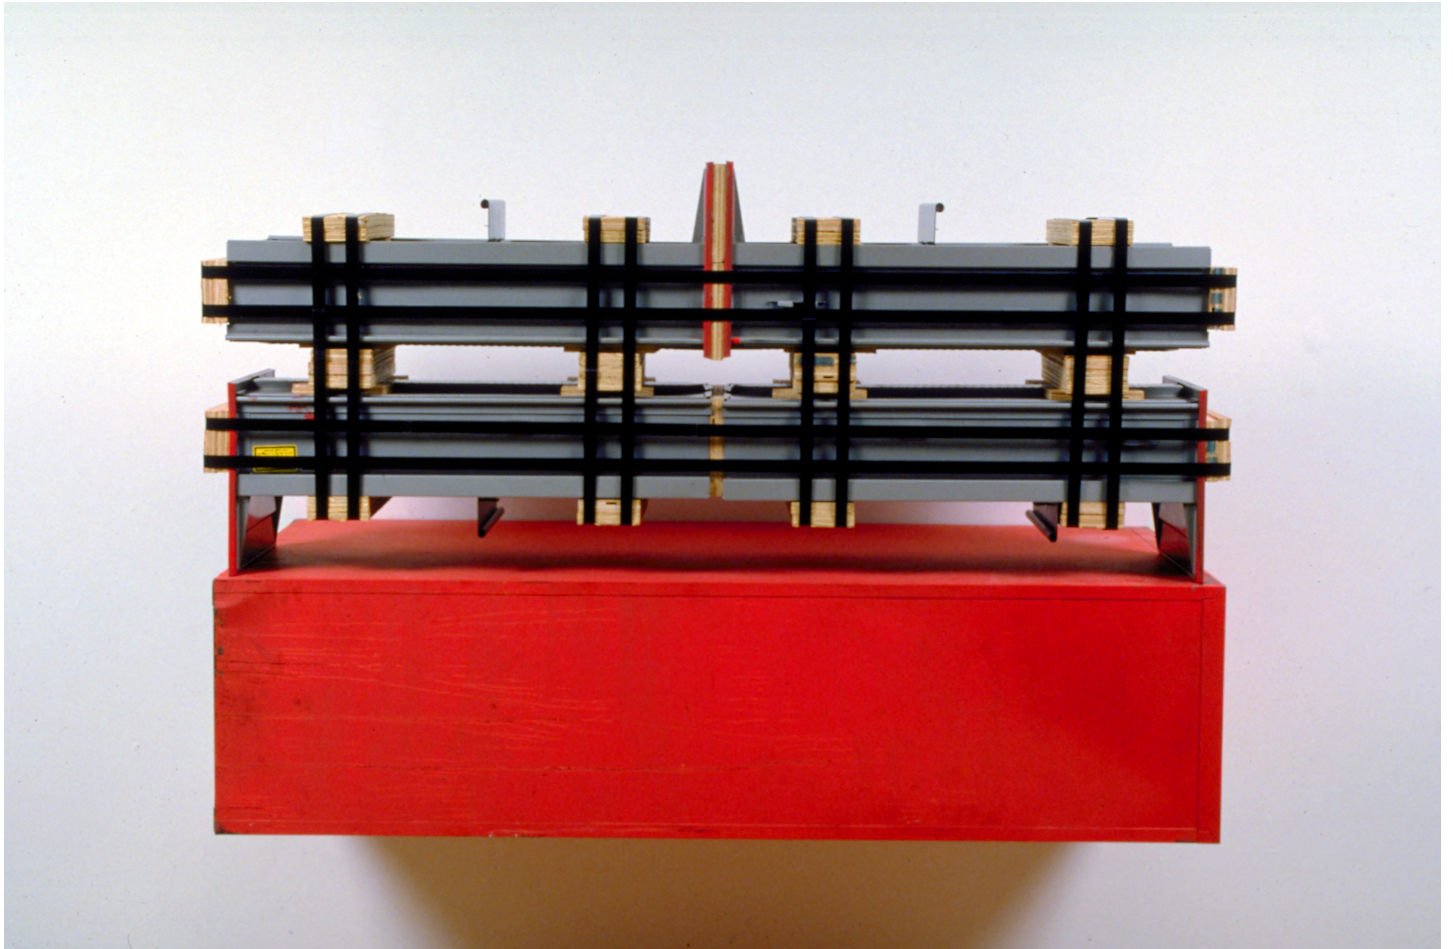

Eberhard Bosslet

Title	Unicon II
Year	1988
Materials	Steel, coated, Wood
Dimensions	99x148x72 cm
Category	02. SCULPTURE
Showed at	Gallery John Gibson, New York, USA.
Photographer	Bosslet, Eberhard
Copyright	BOSSLET at VG-Bild/Kunst, Bonn, Germany
Series	1988 -2002 STRAPPING PIECES
Location	Gallery John Gibson, New York, USA
Solo Show	1989 Neue Nationalgalerie Berlin, (Katalog), D, Curator Britta Schmitz
Group Shows	1990 Trans-Europe-Express, John Gibson Gallery, New York, USA, Curator Collins&Milazzo
Cities	New York, USA
Producer/Supplier	
Gallery	
Price Category	grade 028