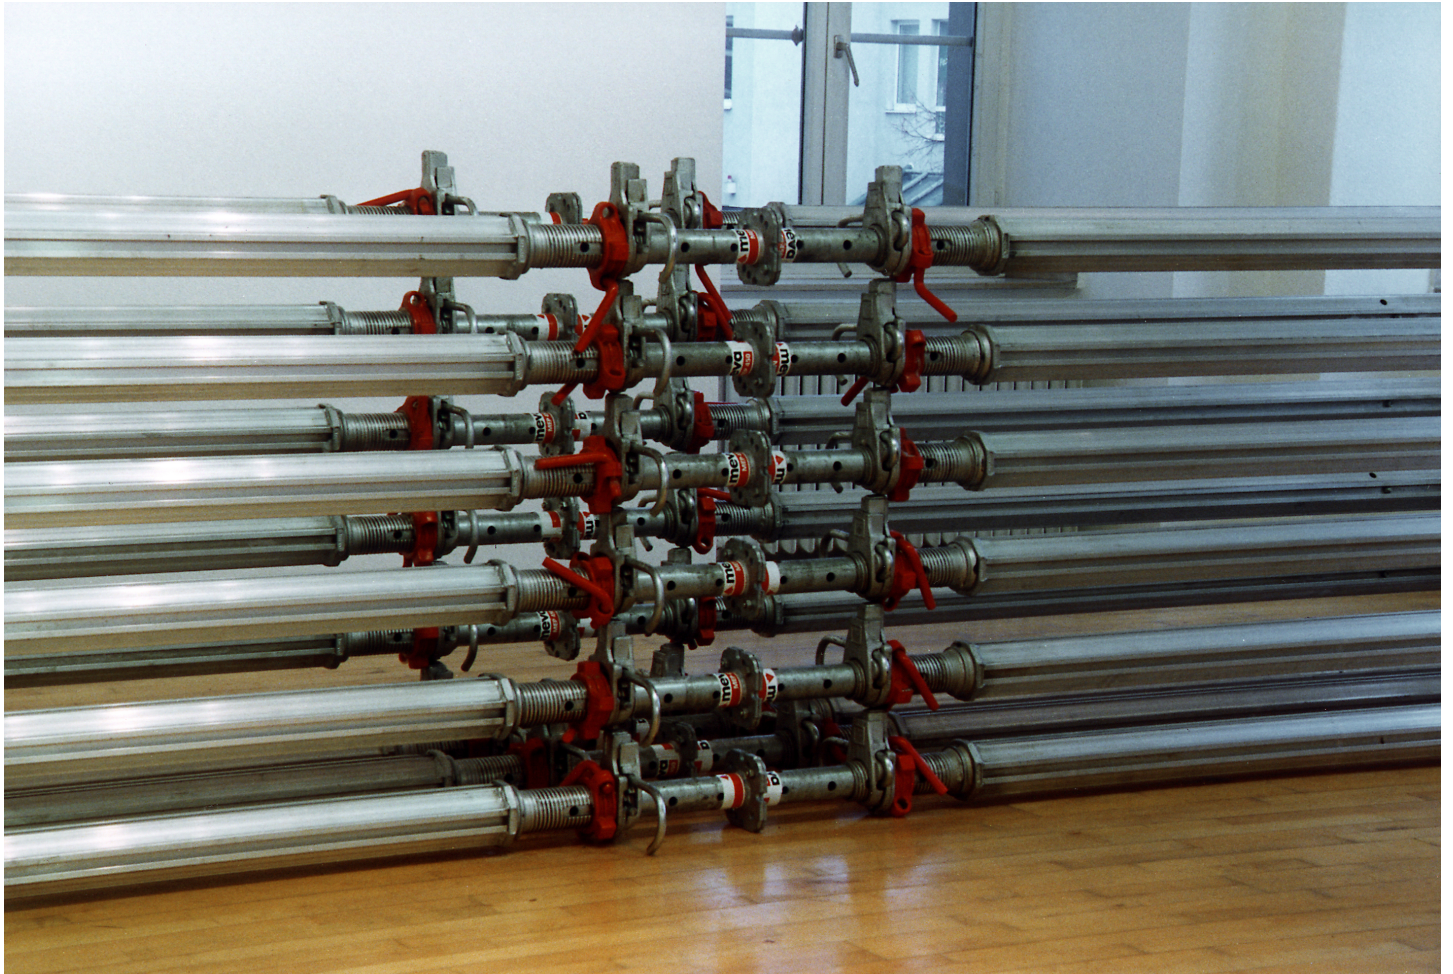

Eberhard Bosslet

Title	UM-Meva-IS, Detail
Year	1998
Materials	Aluminium, Steel, Wood
Dimensions	320x628x400 cm
Category	03. INSTALLATION, 05. INDOOR SITE SPECIFIC INTERVENTION
Showed at	Städtische Galerie, Iserlohn, D
Photographer	Bosslet, Eberhard
Copyright	BOSSLET at VG-Bild/Kunst, Bonn, Germany
Series	1985 - SUPPORTING MEASURES
Location	Städtische Galerie Iserlohn, D
Solo Show	1998 ATTRAKTOREN, Städtische Galerie Iserlohn, D, Curator Rainer Danne
Group Shows	
Cities	Iserlohn, Germany
Producer/Supplier	Meva GmbH, Haiterbach, D
Gallery	
Price Category	on request