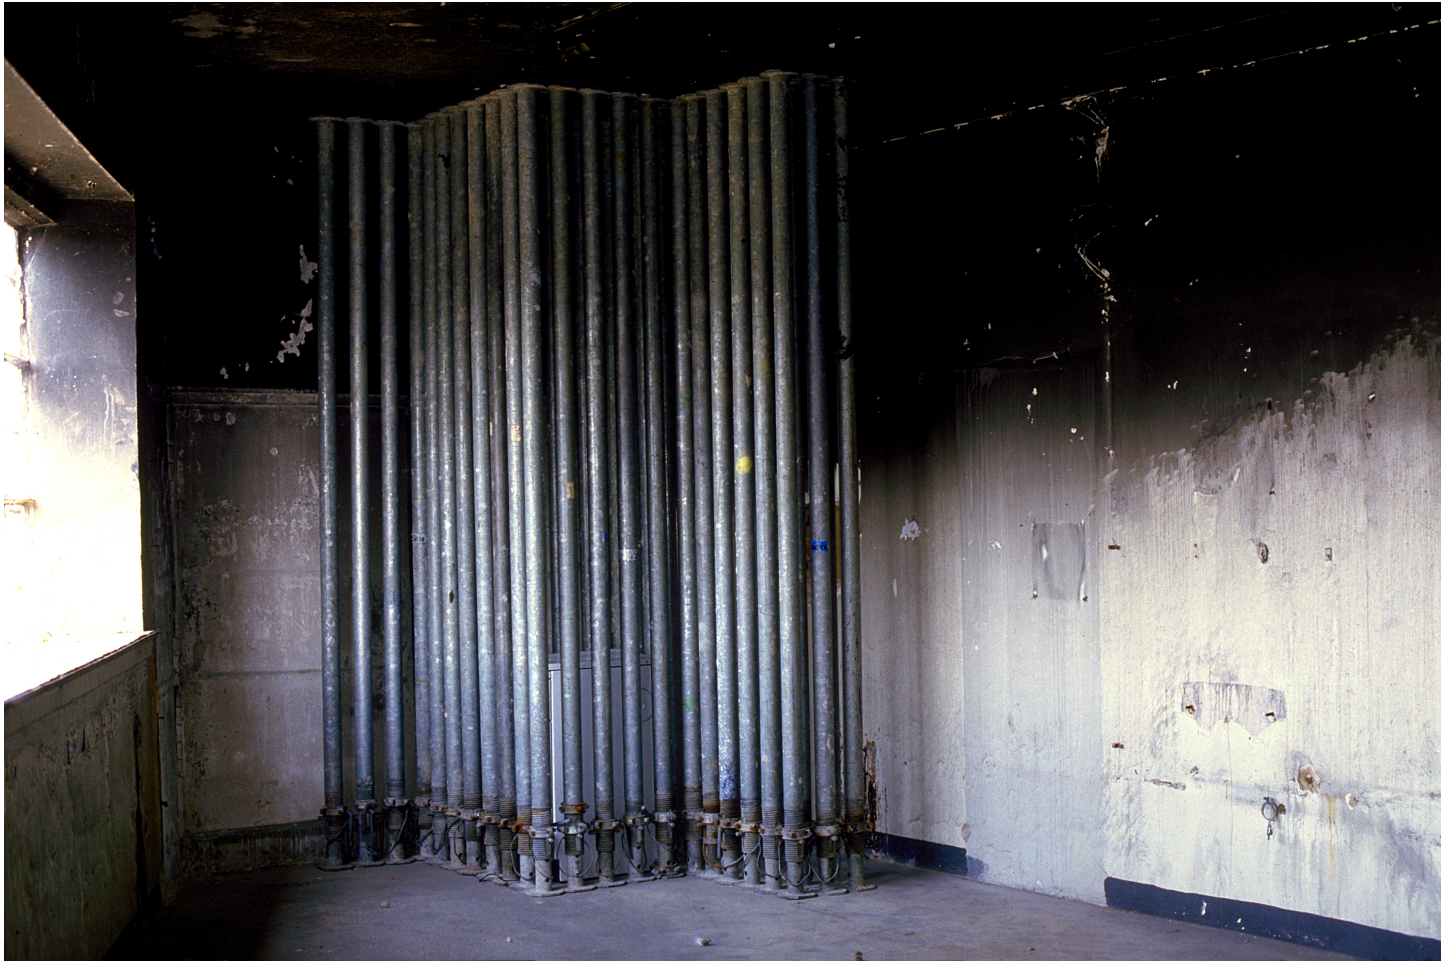

# Eberhard Bosslet

Title	UM-MA3
Year	1985
Materials	Steel, coated, Steel, galvanized
Dimensions	305x200x200 cm
Category	03. INSTALLATION, 05. INDOOR SITE SPECIFIC INTERVENTION
Showed at	Art Now Mannheim, Mannheim, D
Photographer	Bosslet, Eberhard
Copyright	BOSSLET at VG-Bild/Kunst, Bonn, Germany
Series	1985 - SUPPORTING MEASURES
Location	Halberggebäude, Mannheimer Hafen, D
Solo Show	
Group Shows	1985 Kunst in Aktion, Art Now Mannheim, D, Curator Fritz Stier
Cities	Mannheim, Germany
Producer/Supplier	Bilfinger & Berger AG, Mannheim, D
Gallery	
Price Category	00 NO