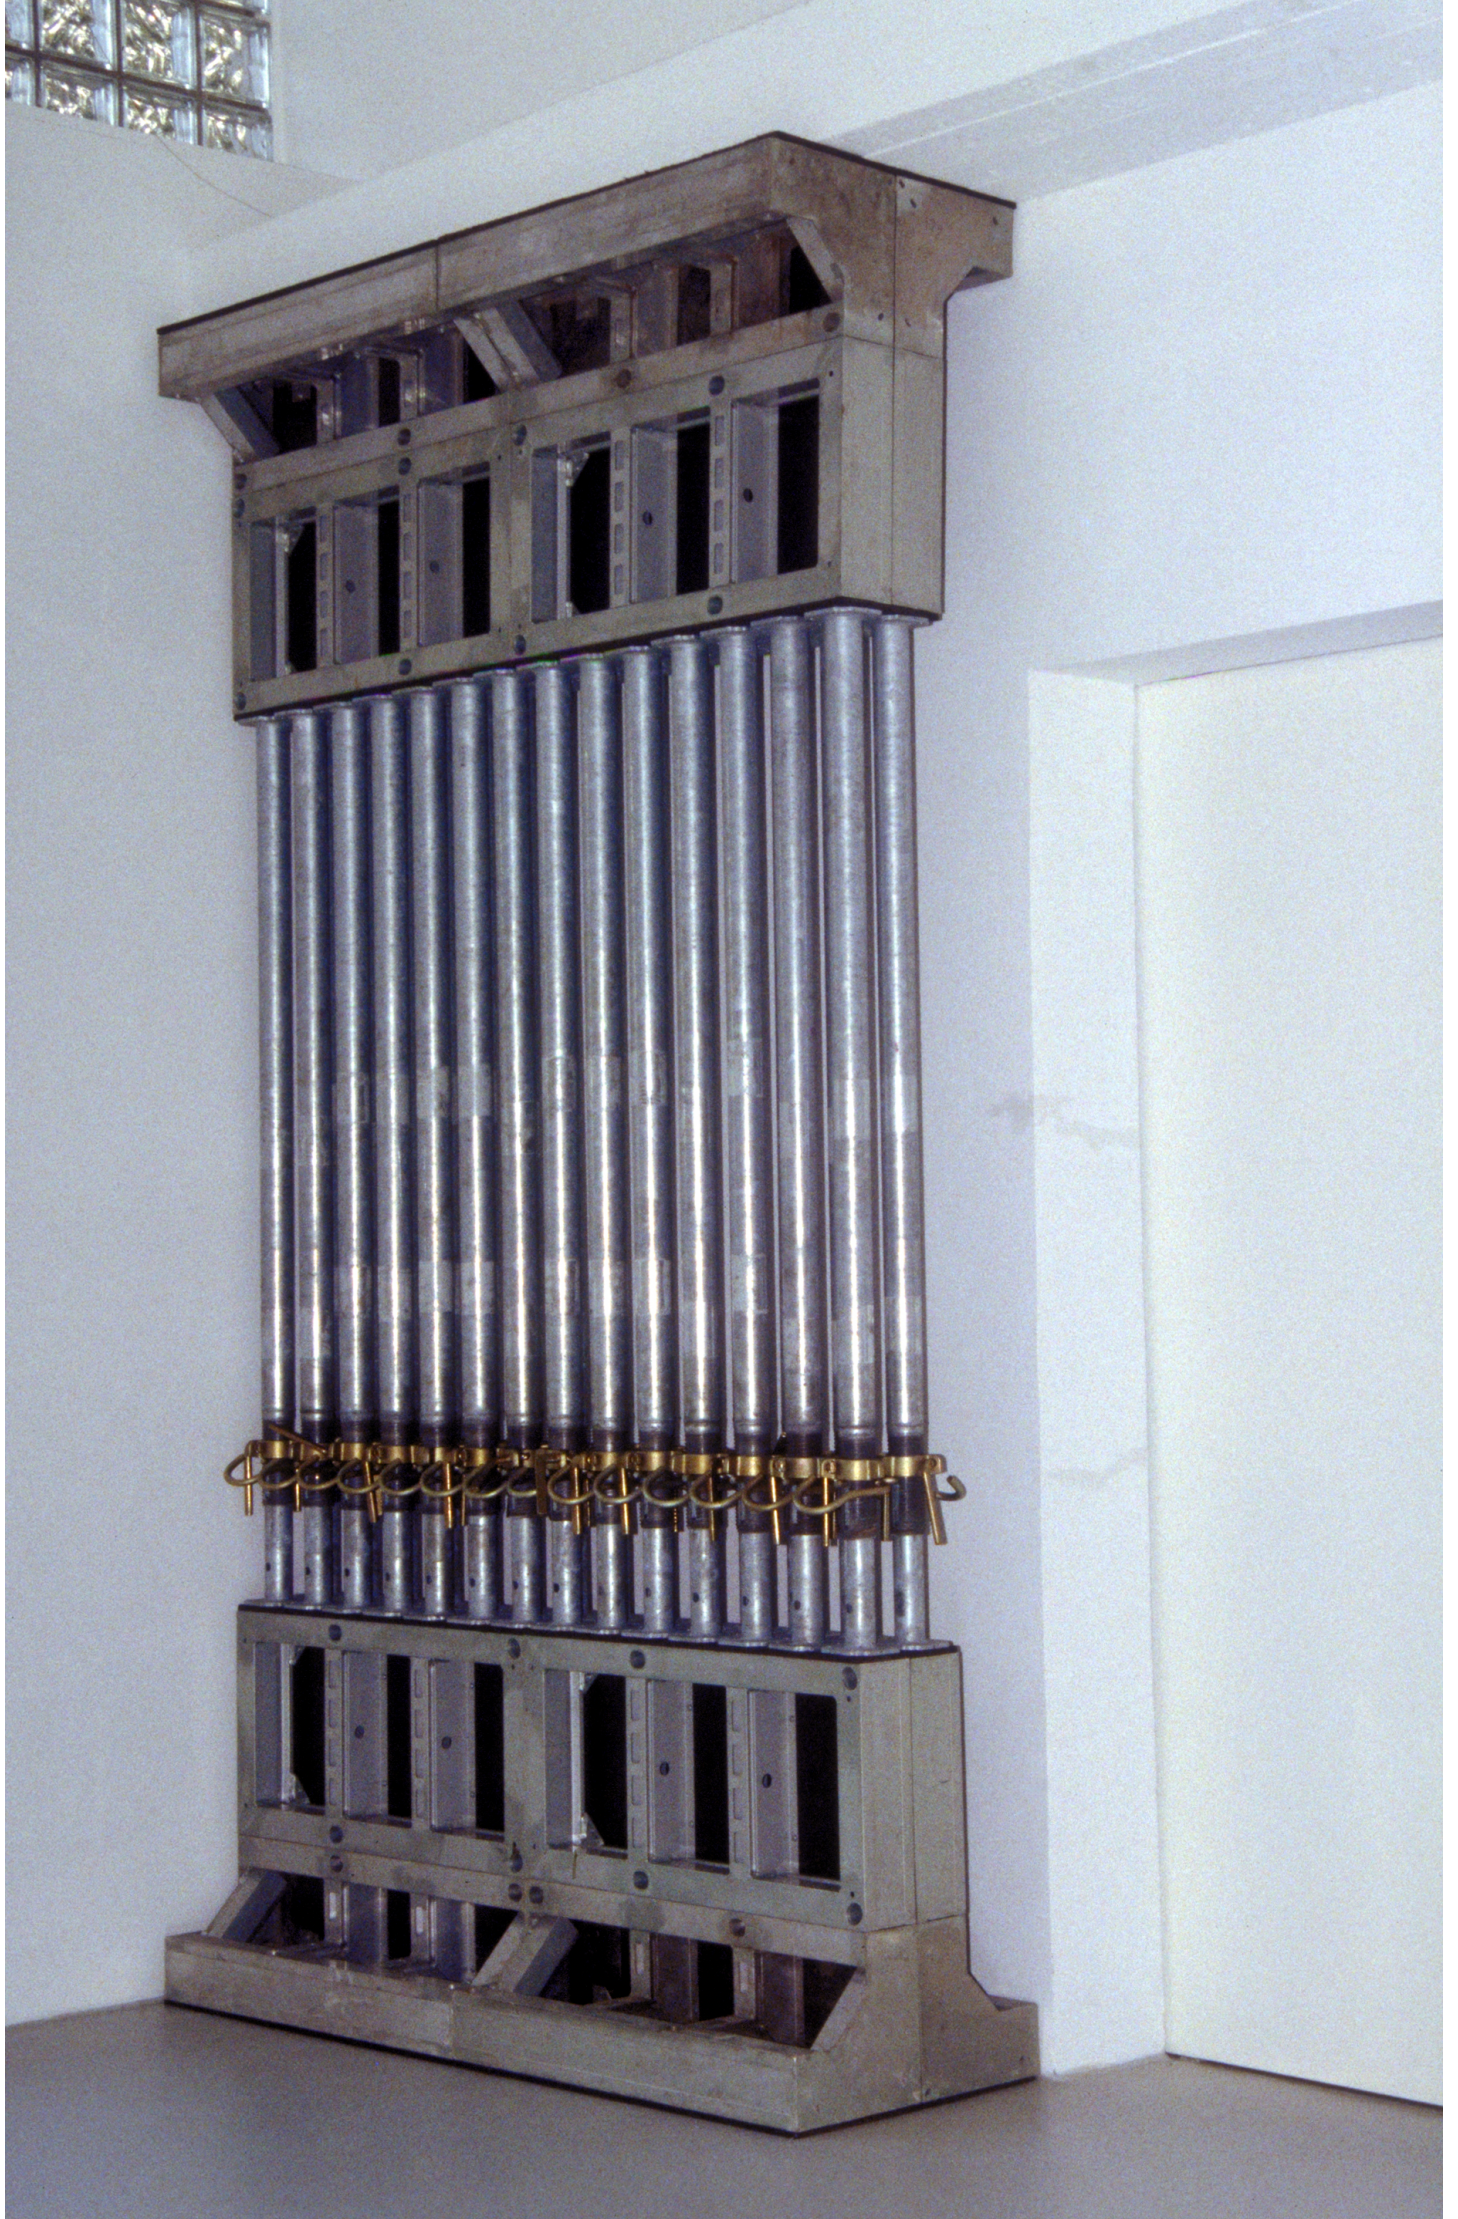

Eberhard Bosslet

Title	UM-doka-MK, Part A
Year	1995
Materials	Rubber, Steel, galvanized, Wood
Dimensions	334x180x60 cm
Category	03. INSTALLATION, 05. INDOOR SITE SPECIFIC INTERVENTION
Showed at	Galerie Friebe, Lüdenscheid, D
Photographer	Bosslet, Eberhard
Copyright	BOSSLET at VG-Bild/Kunst, Bonn, Germany
Series	1985 - SUPPORTING MEASURES
Location	Galerie Friebe, Lüdenscheid, D
Solo Show	1995 Galerie Inge Friebe, Lüdenscheid, D
Group Shows	
Cities	Lüdenscheid, Germany
Producer/Supplier	Deutsche doka Schalungstechnik GmbH, Lehrte, D, Gummiwerk Kraiburg Relastic GmbH, Salzwedel, D
Gallery	
Price Category	grade 026