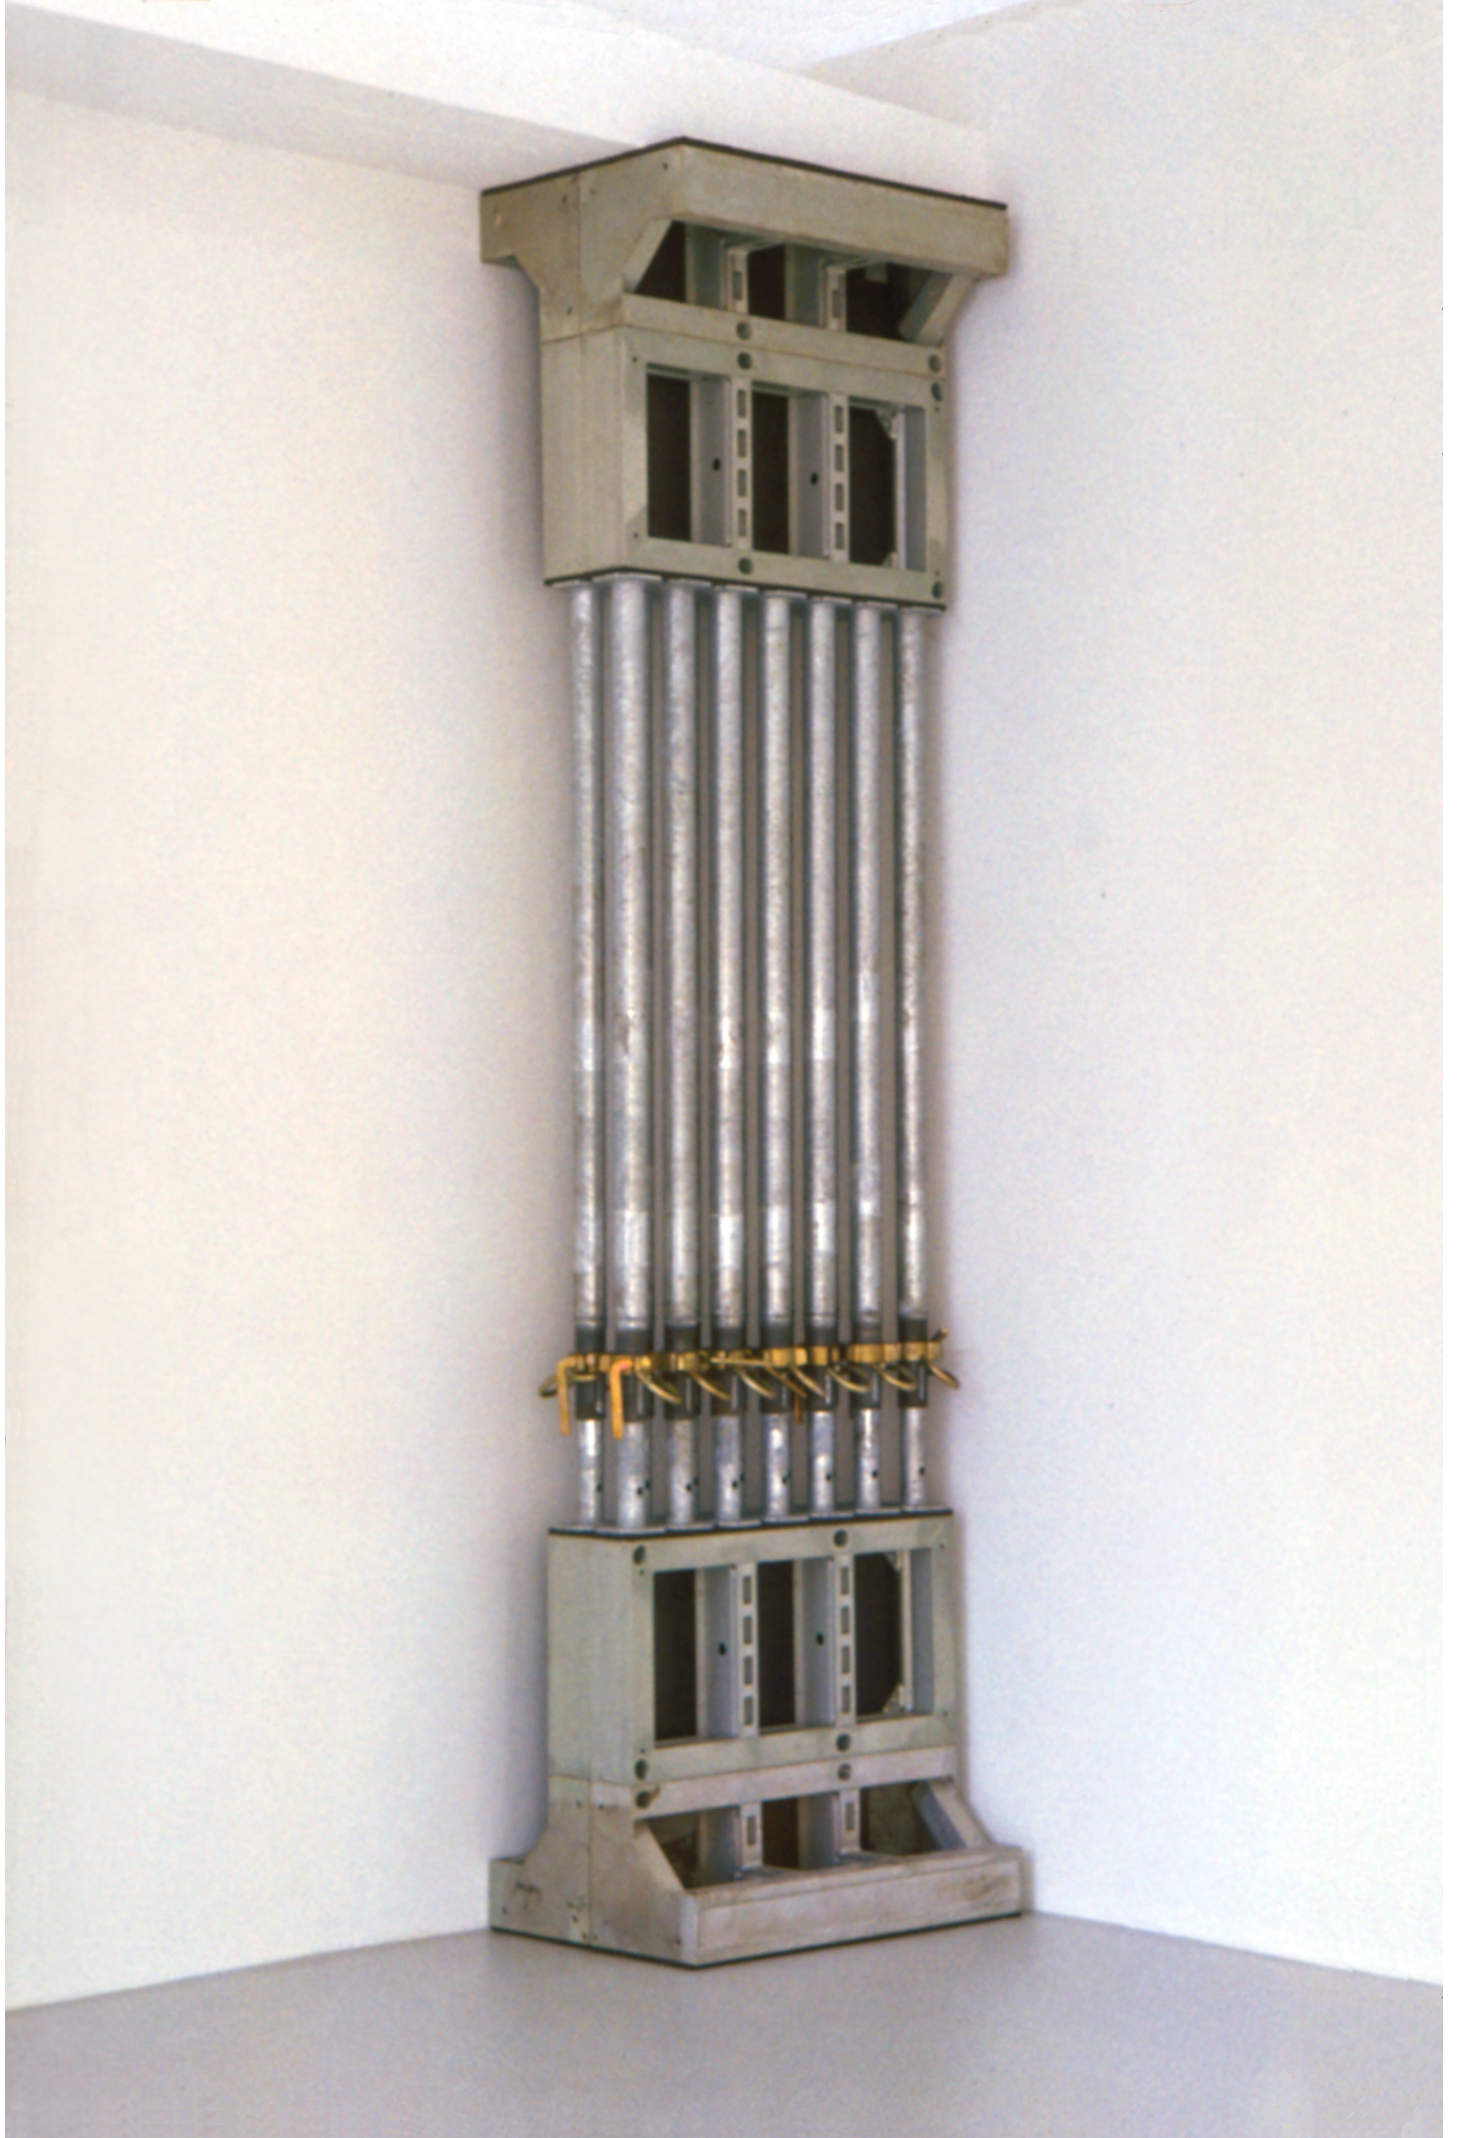

Eberhard Bosslet

Title	UM-doka-MK, Part B
Year	1995
Materials	Rubber, Steel, galvanized, Wood
Dimensions	334x90x60 cm
Category	03. INSTALLATION, 05. INDOOR SITE SPECIFIC INTERVENTION
Showed at	Galerie Friebe, Lüdenscheid, D
Photographer	Bosslet, Eberhard
Copyright	BOSSLET at VG-Bild/Kunst, Bonn, Germany
Series	1985 - SUPPORTING MEASURES
Location	Galerie Friebe, Lüdenscheid, D
Solo Show	1995 Galerie Inge Friebe, Lüdenscheid, D
Group Shows	
Cities	Lüdenscheid, Germany
Producer/Supplier	Deutsche doka Schalungstechnik GmbH, Lehrte, D, Gummiwerk Kraiburg Relastic GmbH, Salzwedel, D
Gallery	
Price Category	grade 026