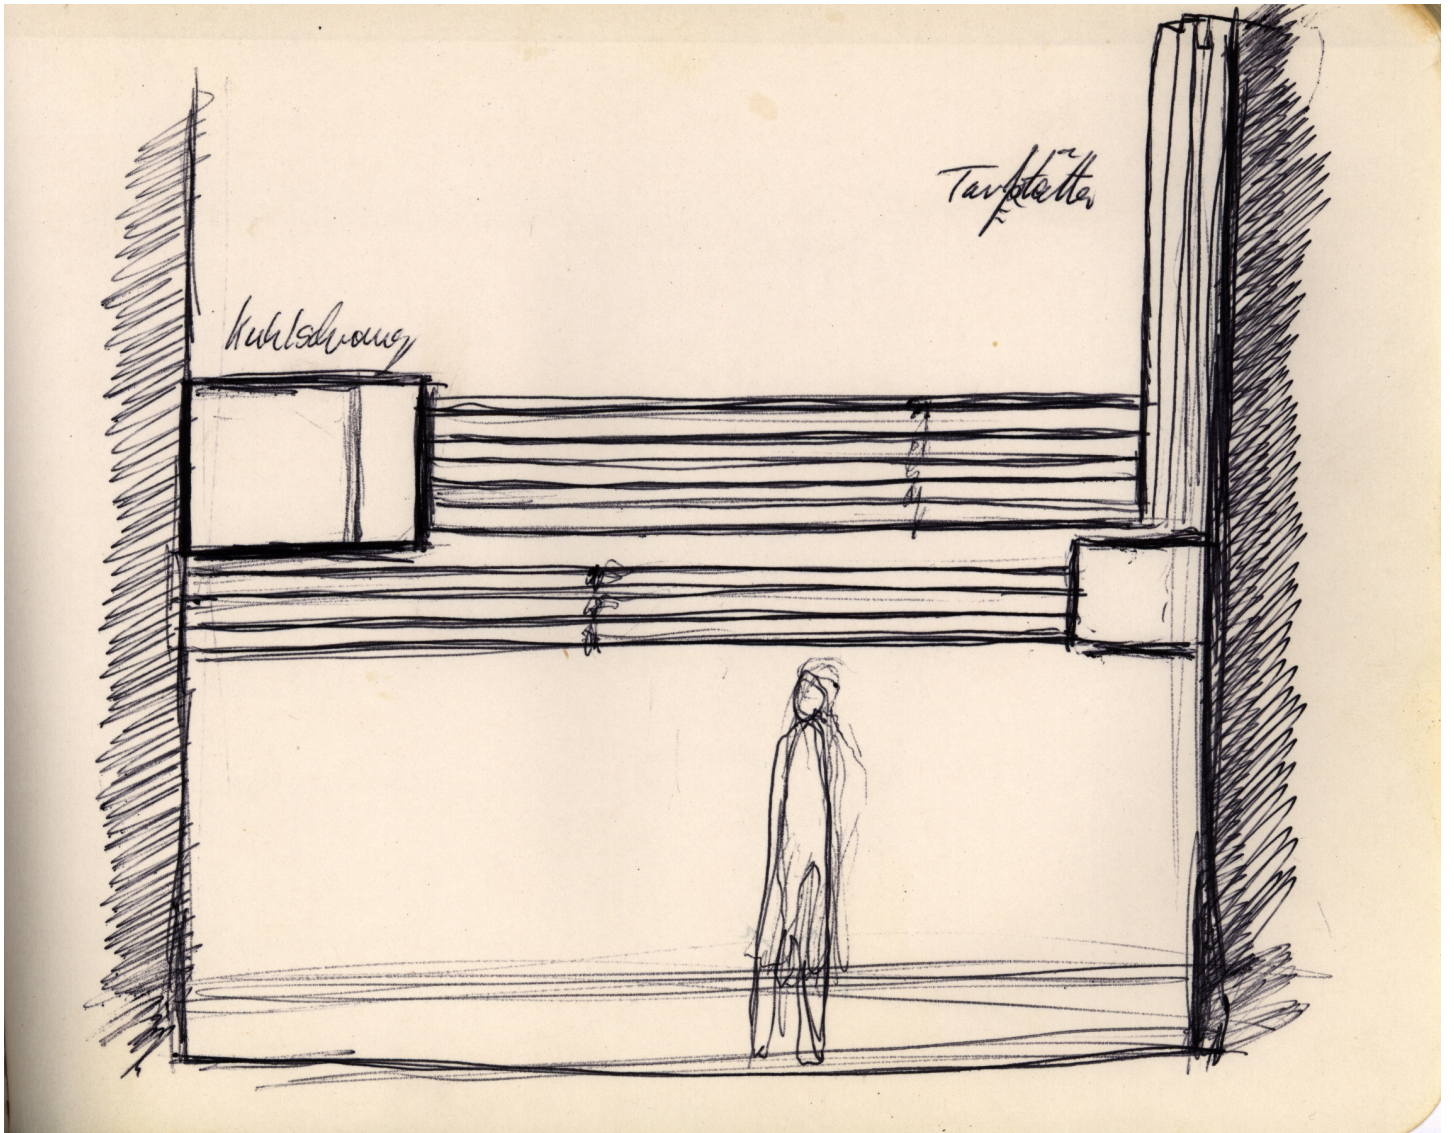

Eberhard Bosslet

Title	UM-ANT-Expander
Year	1985
Materials	Pen on Paper
Dimensions	15,5x20 cm
Category	18. Projects, Proposals, Concepts, 20. Scetches/Notes
Showed at	Ruimte Morguen, Antwerp, B
Photographer	Bosslet, Eberhard
Copyright	BOSSLET at VG-Bild/Kunst, Bonn, Germany
Series	1985 - 1993 SUPPORTING MEASURES SCETCHES
Location	Ruimte Morguen, Waalsekaai, Antwerp, B
Solo Show	
Group Shows	1985 Ruimte Morguen, Antwerpen, B, Curator Len + Marc Schepers
Cities	Antwerp, Belgium
Producer/Supplier	
Gallery	
Price Category	grade 005