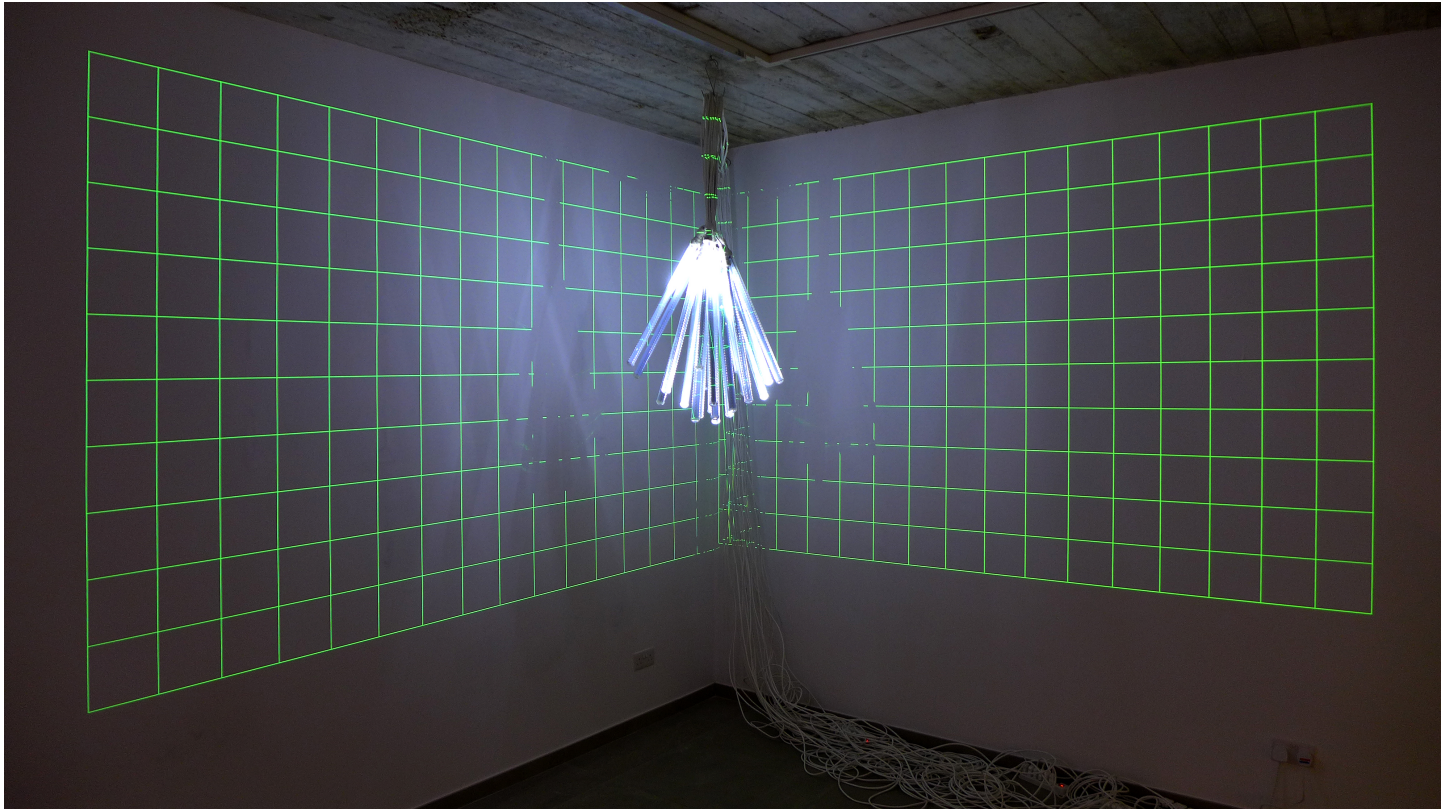

Eberhard Bosslet

Title	Trauma
Year	2018
Materials	Electric light, Electric light flashing, Synthetic Material, Videoprojection
Dimensions	290x300x300cm
Category	03. INSTALLATION
Showed at	Valletta Contemporary, Malta
Photographer	Bosslet, Eberhard
Copyright	BOSSLET at VG-Bild/Kunst, Bonn, Germany
Series	1979 - ELECTRIC LIGHT INSTALLATION
Location	Valletta Contemporary, Valletta, Malta
Solo Show	2018 Eberhard Bosslet, IMPORT/EXPORT at Valletta Contemporary, Malta, 6.7. - 3.8.2018
Group Shows	
Cities	Valletta, Malta
Producer/Supplier	CLD Caruana Light Decor, MLH 2063 Mellicha, Gozo/Malta
Gallery	
Price Category	grade 031