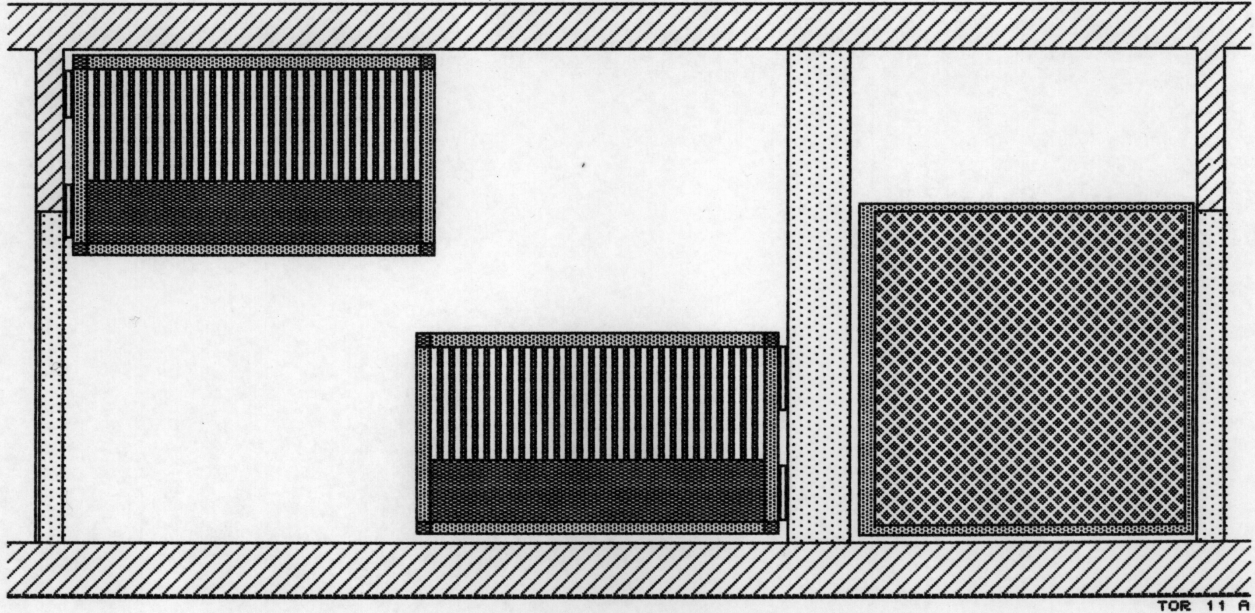

Eberhard Bosslet

ELEKTROMOTOR GETRIEBENE
GEBRAUCHTE TORANLAGEN
TORRAUM 11, 1995

EBERHARD BOSSLET

Title	Torraum 11
Year	1995
Materials	Pin Writer Print on Paper
Dimensions	Print Edition 29,7x 21cm
Category	15. Editions/Prints, 18. Projects, Proposals, Concepts
Showed at	
Photographer	
Copyright	BOSSLET at VG-Bild/Kunst, Bonn, Germany
Series	1979 - 2006 DOORS, GATES, FENCES, 1984 - 1997 PINWRITER PRINTS
Location	
Solo Show	
Group Shows	
Cities	
Producer/Supplier	
Gallery	
Price Category	grade 005