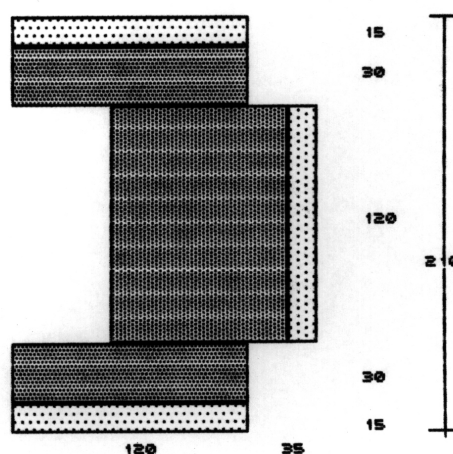

Eberhard Bosslet

TEK BÜTI F

BOSSLETS TEKKO BÜROSCHREIBTISCH 155/210/155

TISCH

3 STÜCK TEKKO INNENECK 15/120
3 STÜCK TEKKO TAFEL 60/120
1 STÜCK TEKKO TAFEL 90/120
2 STÜCK TEKKO TAFEL 30/120

SEITENANSICHTEN

TISCH

H = 75 CM
B = 210 CM
T = 155 CM

AUFSICHT

Title	Tekko-Office V
Year	1990
Materials	Pin Writer Print on Paper
Dimensions	Print Edition 21x29,7cm
Category	15. Editions/Prints, 16. Furniture, 18. Projects, Proposals, Concepts
Showed at	
Photographer	
Copyright	BOSSLET at VG-Bild/Kunst, Bonn, Germany
Series	1984 - 1997 PINWRITER PRINTS, 1985 - 2001 MODULAR STRUCTURES PROJECTS
Location	
Solo Show	
Group Shows	
Cities	
Producer/Supplier	
Gallery	
Price Category	grade 005