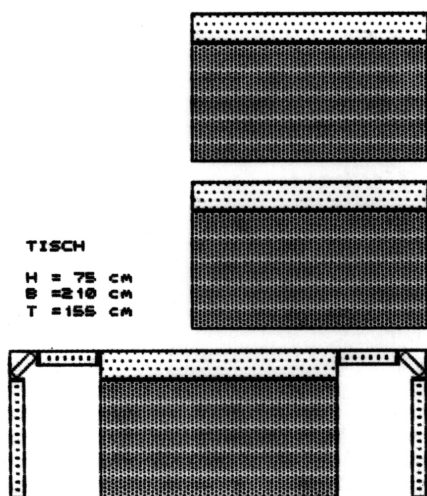

## BOSSLETS TEKKO BÜROSCHREIBTISCH 155/210/155

TISCH

3 STÜCK TEKKO INNENECK 15/120  
3 STÜCK TEKKO TAFEL 60/120  
1 STÜCK TEKKO TAFEL 90/120  
2 STÜCK TEKKO TAFEL 30/120

SEITENANSICHTEN

TISCH

H = 75 CM  
B = 210 CM  
T = 155 CM

AUFSICHT

Title	Tekko-Office V
Year	1990
Materials	Pin Writer Print on Paper
Dimensions	Print Edition 21x29,7cm
Category	15. Editions/Prints, 16. Furniture, 18. Projects, Proposals, Concepts
Showed at	
Photographer	
Copyright	BOSSLET at VG-Bild/Kunst, Bonn, Germany
Series	1984 - 1997 PINWRITER PRINTS, 1985 - 2001 MODULAR STRUCTURES PROJECTS
Location	
Solo Show	
Group Shows	
Cities	
Producer/Supplier	
Gallery	
Price Category	grade 005