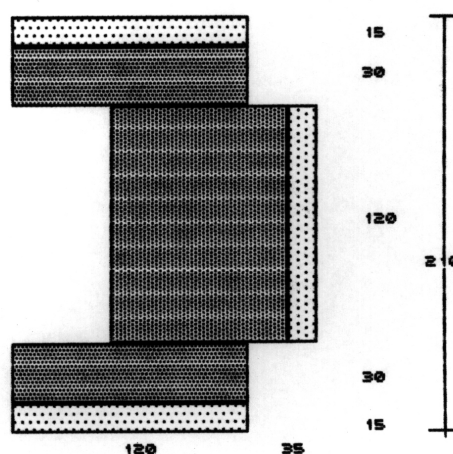

## BOSSLETS TEKKO BÜROSCHREIBTISCH 155/210/155

TISCH

3 STÜCK TEKKO INNENECK 15/120  
3 STÜCK TEKKO TAFEL 60/120  
1 STÜCK TEKKO TAFEL 90/120  
2 STÜCK TEKKO TAFEL 30/120

SEITENANSICHTEN

TISCH

H = 75 CM  
B = 210 CM  
T = 155 CM

AUFSICHT

Title	Tekko-Office V
Year	1990
Materials	Pin Writer Print on Paper
Dimensions	Print Edition 21x29,7cm
Category	15. Editions/Prints, 16. Furniture, 18. Projects, Proposals, Concepts
Showed at	
Photographer	
Copyright	BOSSLET at VG-Bild/Kunst, Bonn, Germany
Series	1984 - 1997 PINWRITER PRINTS, 1985 - 2001 MODULAR STRUCTURES PROJECTS
Location	
Solo Show	
Group Shows	
Cities	
Producer/Supplier	
Gallery	
Price Category	grade 005