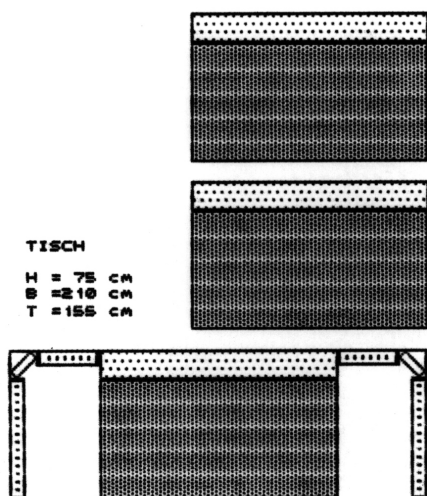

Eberhard Bosslet

TEK BÜTI F

BOSSLETS TEKKO BÜROSCHREIBTISCH 155/210/155

TISCH

3 STÜCK TEKKO INNENECK 15/120
3 STÜCK TEKKO TAFEL 60/120
1 STÜCK TEKKO TAFEL 90/120
2 STÜCK TEKKO TAFEL 30/120

SEITENANSICHTEN

TISCH

H = 75 CM
B = 210 CM
T = 155 CM

AUFSICHT

Title	Tekko-Office V
Year	1990
Materials	Pin Writer Print on Paper
Dimensions	Print Edition 21x29,7cm
Category	15. Editions/Prints, 16. Furniture, 18. Projects, Proposals, Concepts
Showed at	
Photographer	
Copyright	BOSSLET at VG-Bild/Kunst, Bonn, Germany
Series	1984 - 1997 PINWRITER PRINTS, 1985 - 2001 MODULAR STRUCTURES PROJECTS
Location	
Solo Show	
Group Shows	
Cities	
Producer/Supplier	
Gallery	
Price Category	grade 005