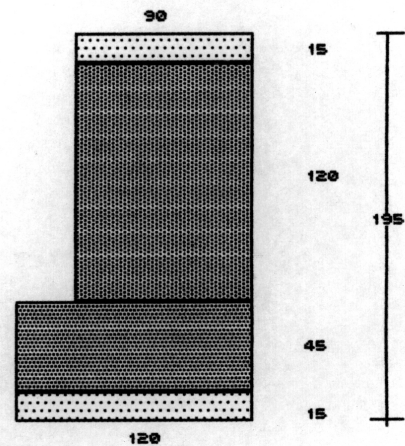

Eberhard Bosslet

TEK BÜTI B

BOSSLETS TEKKO BÜROSCHREIBTISCH

90/120/195

TISCH
1 STÜCK TEKKO INNENECK 15/ 90
1 STÜCK TEKKO INNENECK 15/120
1 STÜCK TEKKO TAFEL 60/ 90
1 STÜCK TEKKO TAFEL 90/120
2 STÜCK TEKKO TAFEL 30/120
1 STÜCK TEKKO TAFEL 45/120

SEITENANSICHTEN

TISCH
H = 75 CM
B = 195 CM
T = 120 CM

AUFSICHT

Title Tekko-Office IV
Year 1990
Materials Pin Writer Print on Paper
Dimensions Print Edition 21x29,7cm
Category 15. Editions/Prints, 16. Furniture, 18. Projects, Proposals, Concepts
Showed at
Photographer
Copyright BOSSLET at VG-Bild/Kunst, Bonn, Germany
Series 1984 - 1997 PINWRITER PRINTS, 1985 - 2001 MODULAR STRUCTURES PROJECTS
Location
Solo Show
Group Shows
Cities
Producer/Supplier
Gallery
Price Category grade 005