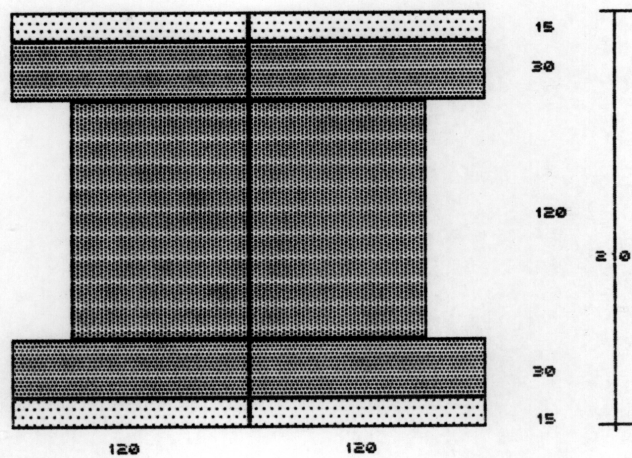

Eberhard Bosslet

BOSSLETS TEKKO BÜROSCHREIBTISCH 240/210/240

TEK BÜTI G

TISCH

4 STÜCK TEKKO INNENECK 15/120
4 STÜCK TEKKO TAFEL 60/120
2 STÜCK TEKKO TAFEL 90/120
4 STÜCK TEKKO TAFEL 30/120

SEITENANSICHTEN

AUFSICHT

Title	Tekko-Office II
Year	1990
Materials	Pin Writer Print on Paper
Dimensions	Print Edition 21x29,7cm
Category	15. Editions/Prints, 16. Furniture, 18. Projects, Proposals, Concepts
Showed at	
Photographer	
Copyright	BOSSLET at VG-Bild/Kunst, Bonn, Germany
Series	1984 - 1997 PINWRITER PRINTS, 1985 - 2001 MODULAR STRUCTURES PROJECTS
Location	
Solo Show	
Group Shows	
Cities	
Producer/Supplier	
Gallery	
Price Category	grade 005