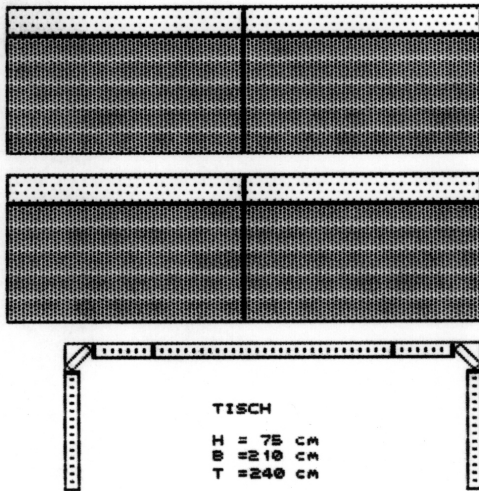

Eberhard Bosslet

BOSSLETS TEKKO BÜROSCHREIBTISCH 240/210/240

TEK BÜTI G

TISCH

4 STÜCK TEKKO INNENECK 15/120
4 STÜCK TEKKO TAFEL 60/120
2 STÜCK TEKKO TAFEL 90/120
4 STÜCK TEKKO TAFEL 30/120

SEITENANSICHTEN

AUFSICHT

Title	Tekko-Office II
Year	1990
Materials	Pin Writer Print on Paper
Dimensions	Print Edition 21x29,7cm
Category	15. Editions/Prints, 16. Furniture, 18. Projects, Proposals, Concepts
Showed at	
Photographer	
Copyright	BOSSLET at VG-Bild/Kunst, Bonn, Germany
Series	1984 - 1997 PINWRITER PRINTS, 1985 - 2001 MODULAR STRUCTURES PROJECTS
Location	
Solo Show	
Group Shows	
Cities	
Producer/Supplier	
Gallery	
Price Category	grade 005