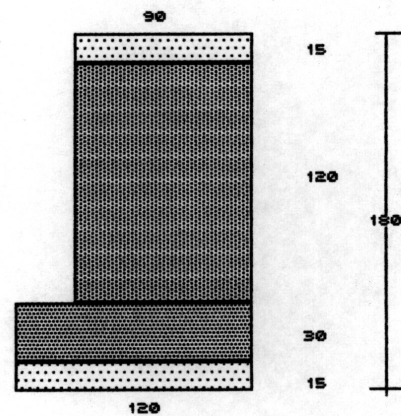

## BOSSLETS TEKKO BÜROSCHREIBTISCH 90/120/180

TISCH  
1 STÜCK TEKKO INNENECK 15/ 90  
1 STÜCK TEKKO INNENECK 15/120  
1 STÜCK TEKKO TAFEL 60/ 90  
1 STÜCK TEKKO TAFEL 90/ 120  
3 STÜCK TEKKO TAFEL 30/ 120

### AUFSICHT

Title Tekko-Office III  
Year 1990  
Materials Pin Writer Print on Paper  
Dimensions Print Edition 21x29,7cm  
Category 15. Editions/Prints, 16. Furniture, 18. Projects, Proposals, Concepts  
Showed at  
Photographer  
Copyright BOSSLET at VG-Bild/Kunst, Bonn, Germany  
Series 1984 - 1997 PINWRITER PRINTS, 1985 - 2001 MODULAR STRUCTURES PROJECTS  
Location  
Solo Show  
Group Shows  
Cities  
Producer/Supplier  
Gallery  
Price Category grade 005