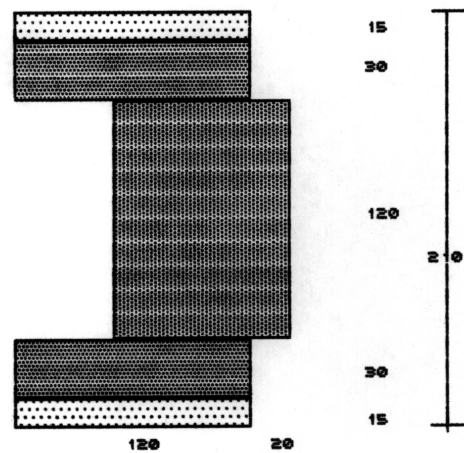

## BOSSLETS TEKKO BÜROSCHREIBTISCH 140/210/140

TISCH

2 STÜCK TEKKO INNENECK 15/120  
2 STÜCK TEKKO TAFEL 60/120  
1 STÜCK TEKKO TAFEL 90/120  
2 STÜCK TEKKO TAFEL 30/120

SEITENANSICHTEN

AUFSICHT

Title Tekko-Office I  
Year 1990  
Materials Pin Writer Print on Paper  
Dimensions Print Edition 21x29,7cm  
Category 15. Editions/Prints, 16. Furniture, 18. Projects, Proposals, Concepts  
Showed at  
Photographer  
Copyright BOSSLET at VG-Bild/Kunst, Bonn, Germany  
Series 1984 - 1997 PINWRITER PRINTS, 1985 - 2001 MODULAR STRUCTURES PROJECTS  
Location  
Solo Show  
Group Shows  
Cities  
Producer/Supplier  
Gallery  
Price Category grade 005