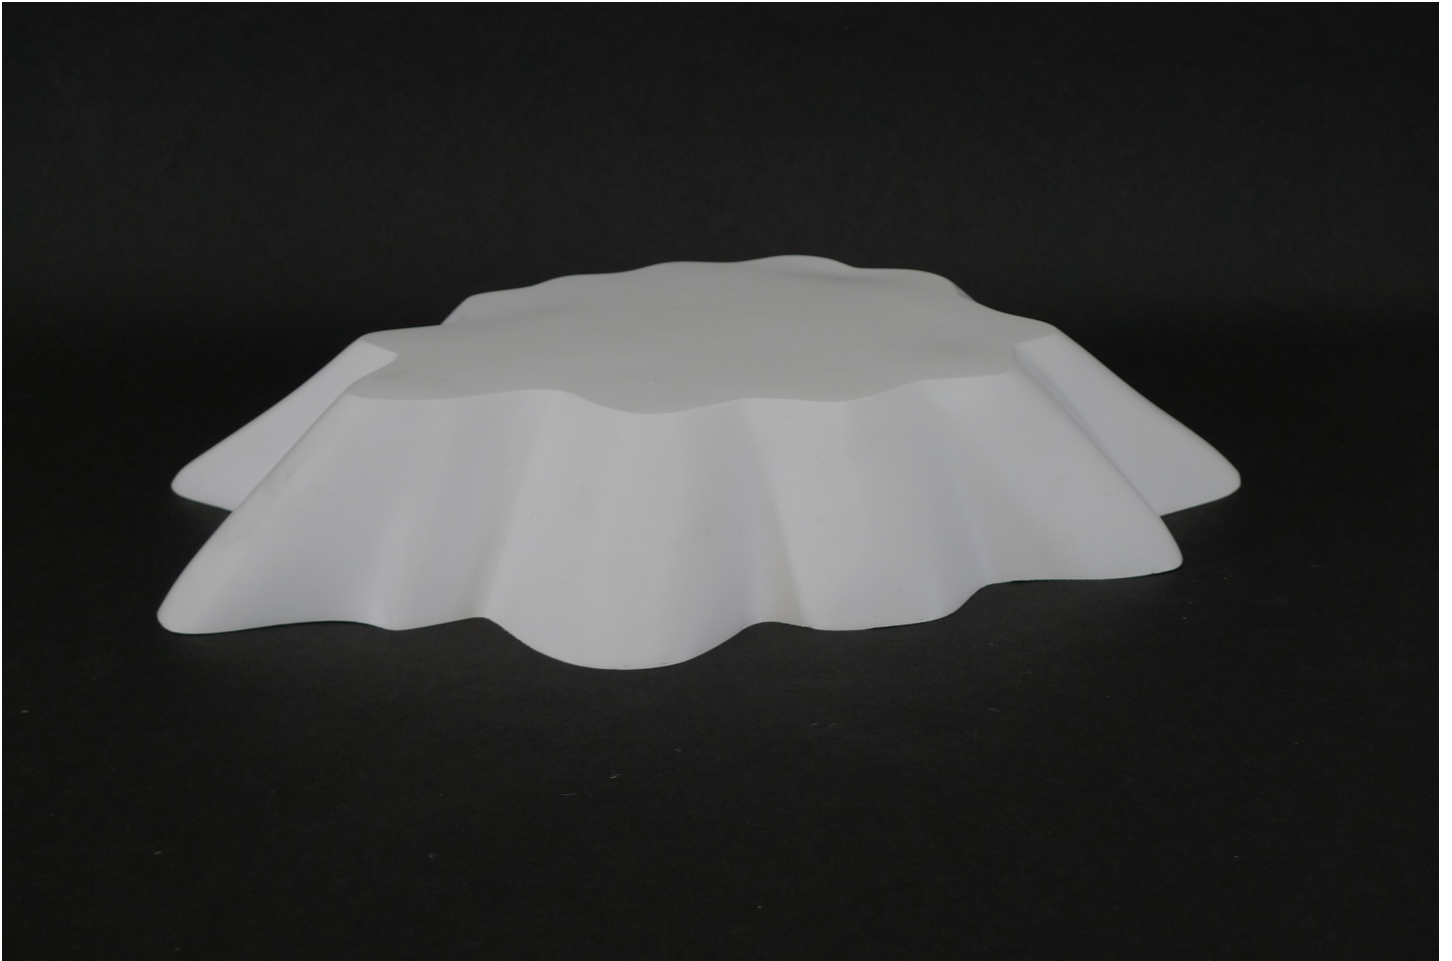

Eberhard Bosslet

Title	Tafelberg Porzellan
Year	2010
Materials	Porzellan
Dimensions	6,5x30x40 cm
Category	02. SCULPTURE
Showed at	
Photographer	Bosslet, Eberhard
Copyright	BOSSLET at VG-Bild/Kunst, Bonn, Germany
Series	2001 - 2012 BIO/GEOMORPH and GEOMETRIC SCULPTURES
Location	Dresden private, D
Solo Show	
Group Shows	
Cities	Dresden, Germany
Producer/Supplier	
Gallery	
Price Category	grade 007