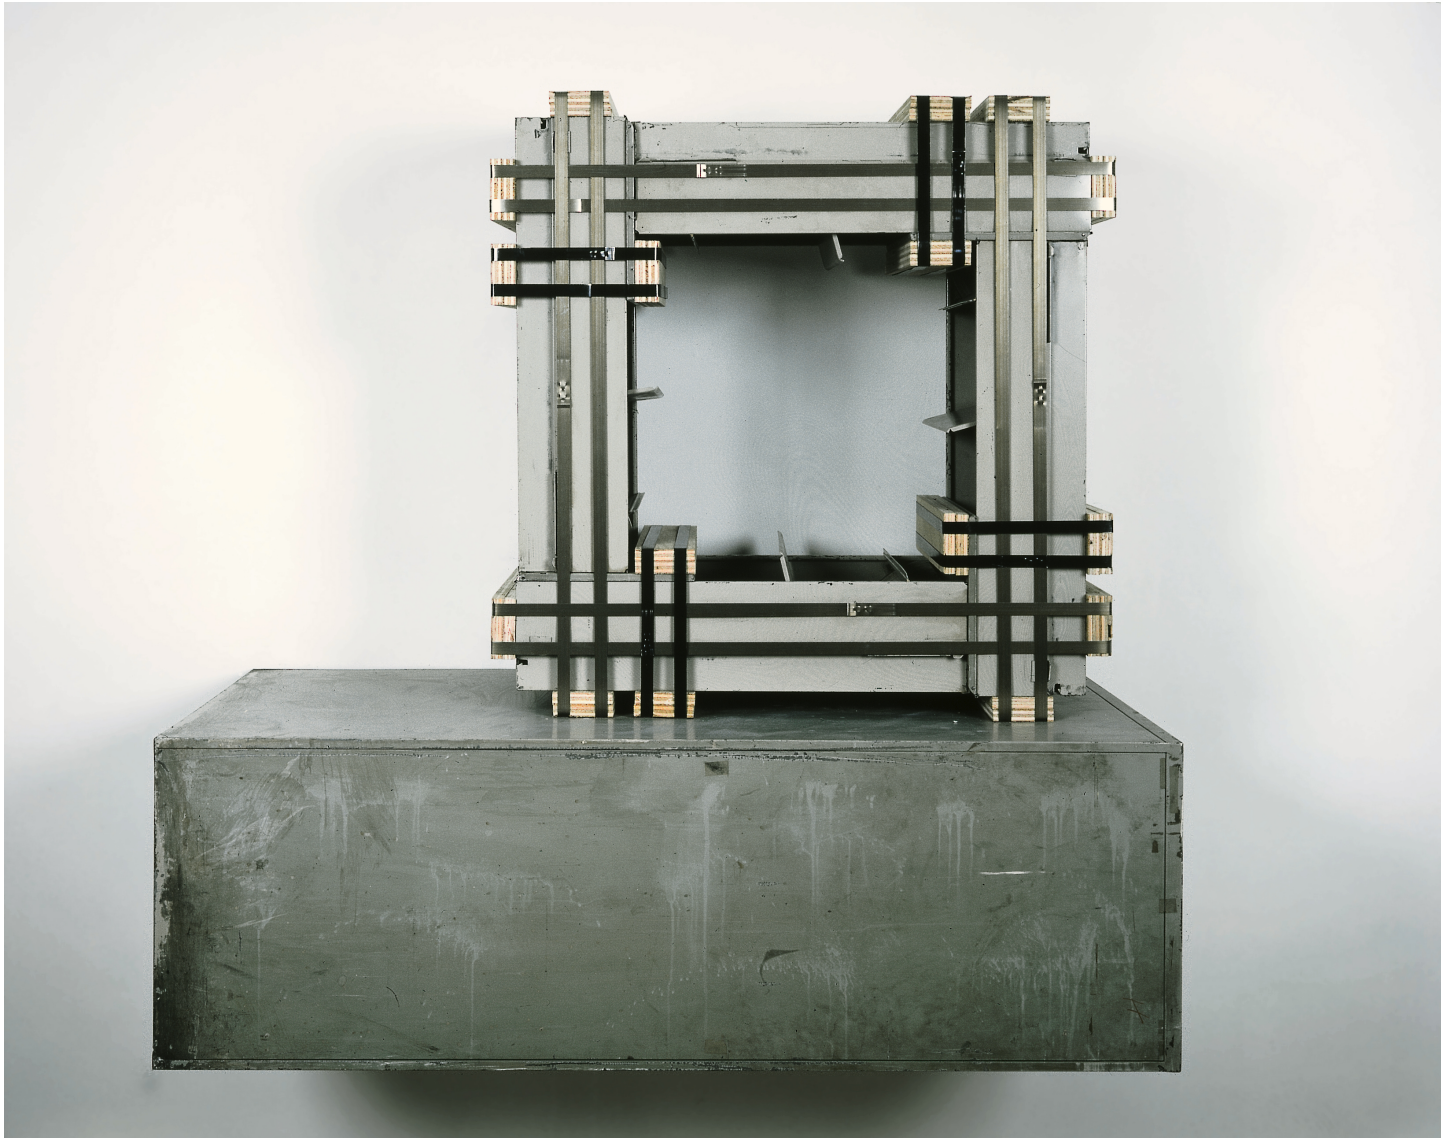

# Eberhard Bosslet

Title	Supremat II
Year	1988
Materials	Steel, coated, Wood
Dimensions	141x145x71 cm
Category	02. SCULPTURE
Showed at	
Photographer	Bosslet, Eberhard
Copyright	BOSSLET at VG-Bild/Kunst, Bonn, Germany
Series	1988 -2002 STRAPPING PIECES
Location	Gallery John Gibson, New York, USA
Solo Show	
Group Shows	1988 European sculpture made in USA, John Gibson Gallery, New York, USA, (Catalog), Curator Dan Cameron
Cities	New York, USA
Producer/Supplier	
Gallery	
Price Category	grade 028