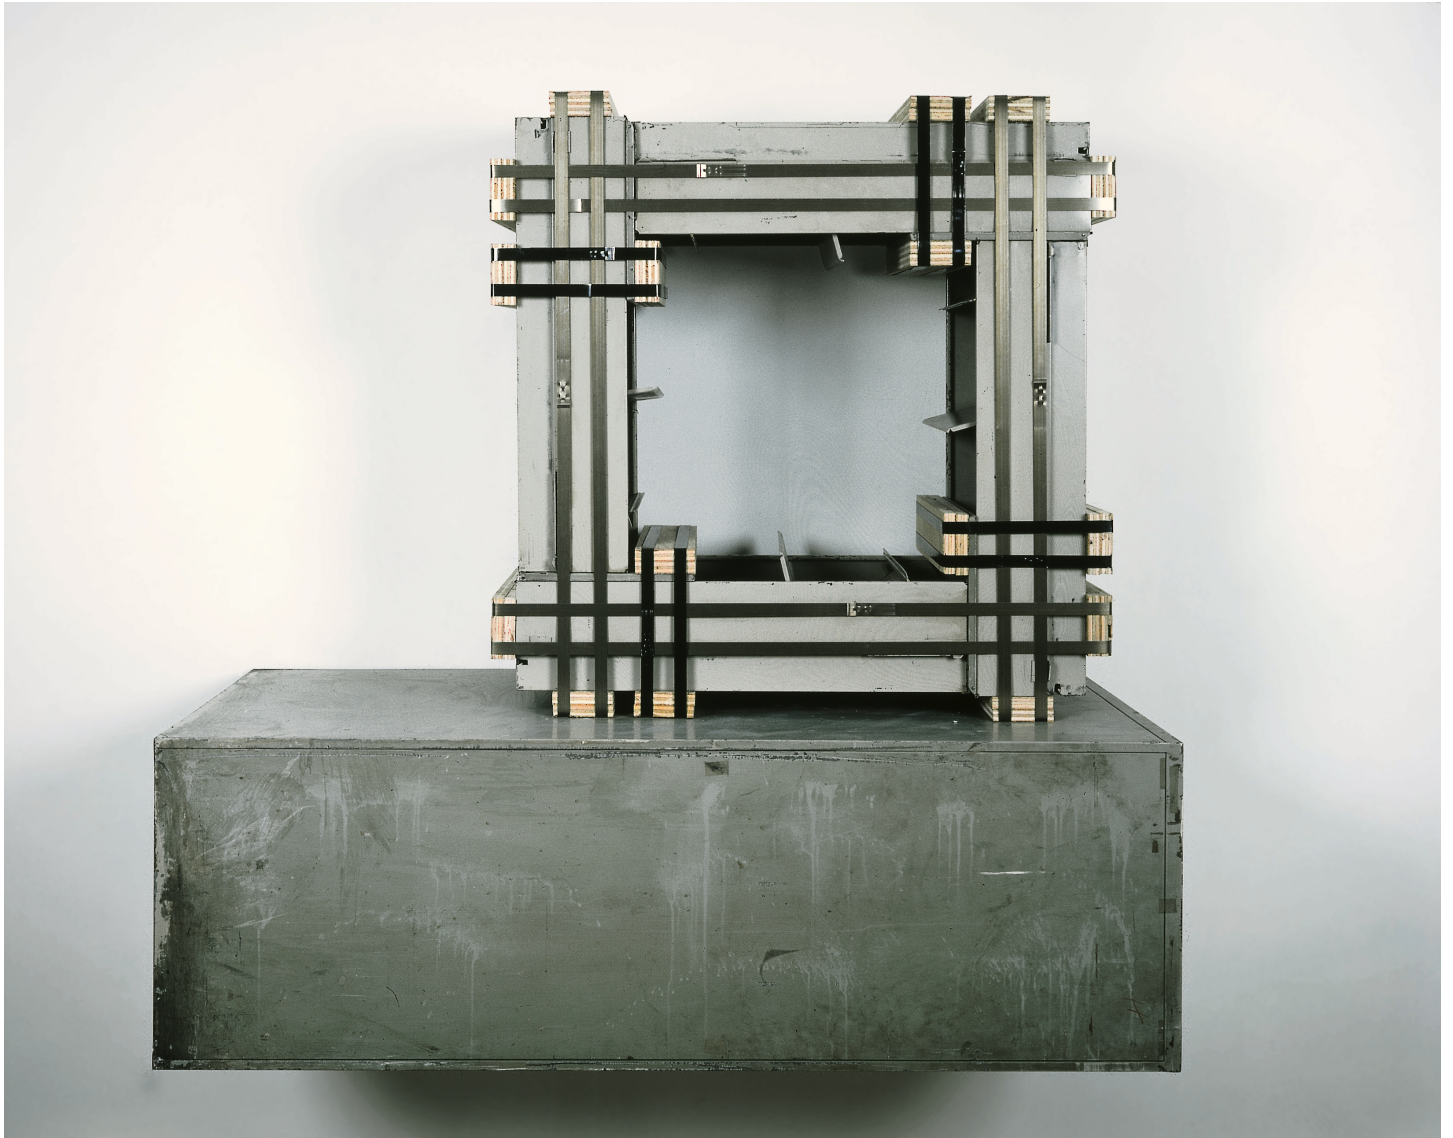

Eberhard Bosslet

Title	Supremat II
Year	1988
Materials	Steel, coated, Wood
Dimensions	141x145x71 cm
Category	02. SCULPTURE
Showed at	
Photographer	Bosslet, Eberhard
Copyright	BOSSLET at VG-Bild/Kunst, Bonn, Germany
Series	1988 -2002 STRAPPING PIECES
Location	Gallery John Gibson, New York, USA
Solo Show	
Group Shows	1988 European sculpture made in USA, John Gibson Gallery, New York, USA, (Catalog), Curator Dan Cameron
Cities	New York, USA
Producer/Supplier	
Gallery	
Price Category	grade 028