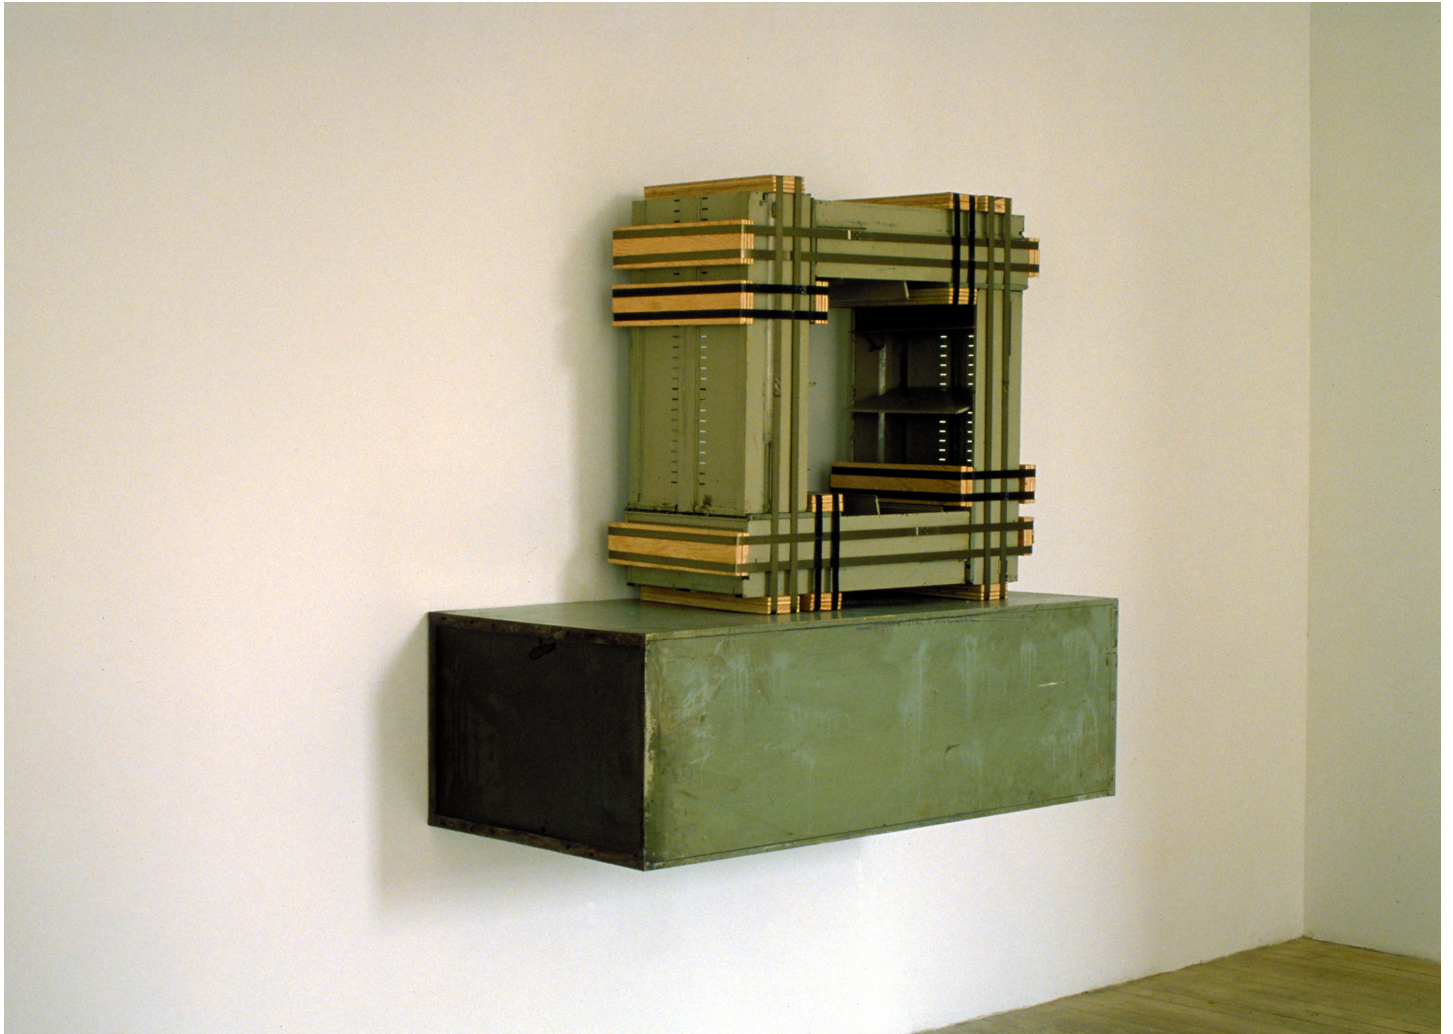

Eberhard Bosslet

Title	Supremat II
Year	1988
Materials	Steel, coated, Wood
Dimensions	141x145x71 cm
Category	02. SCULPTURE
Showed at	
Photographer	Bosslet, Eberhard
Copyright	BOSSLET at VG-Bild/Kunst, Bonn, Germany
Series	1988 -2002 STRAPPING PIECES
Location	Gallery John Gibson, New York, USA
Solo Show	
Group Shows	1988 European sculpture made in USA, John Gibson Gallery, New York, USA, (Catalog), Curator Dan Cameron
Cities	New York, USA
Producer/Supplier	
Gallery	
Price Category	grade 028