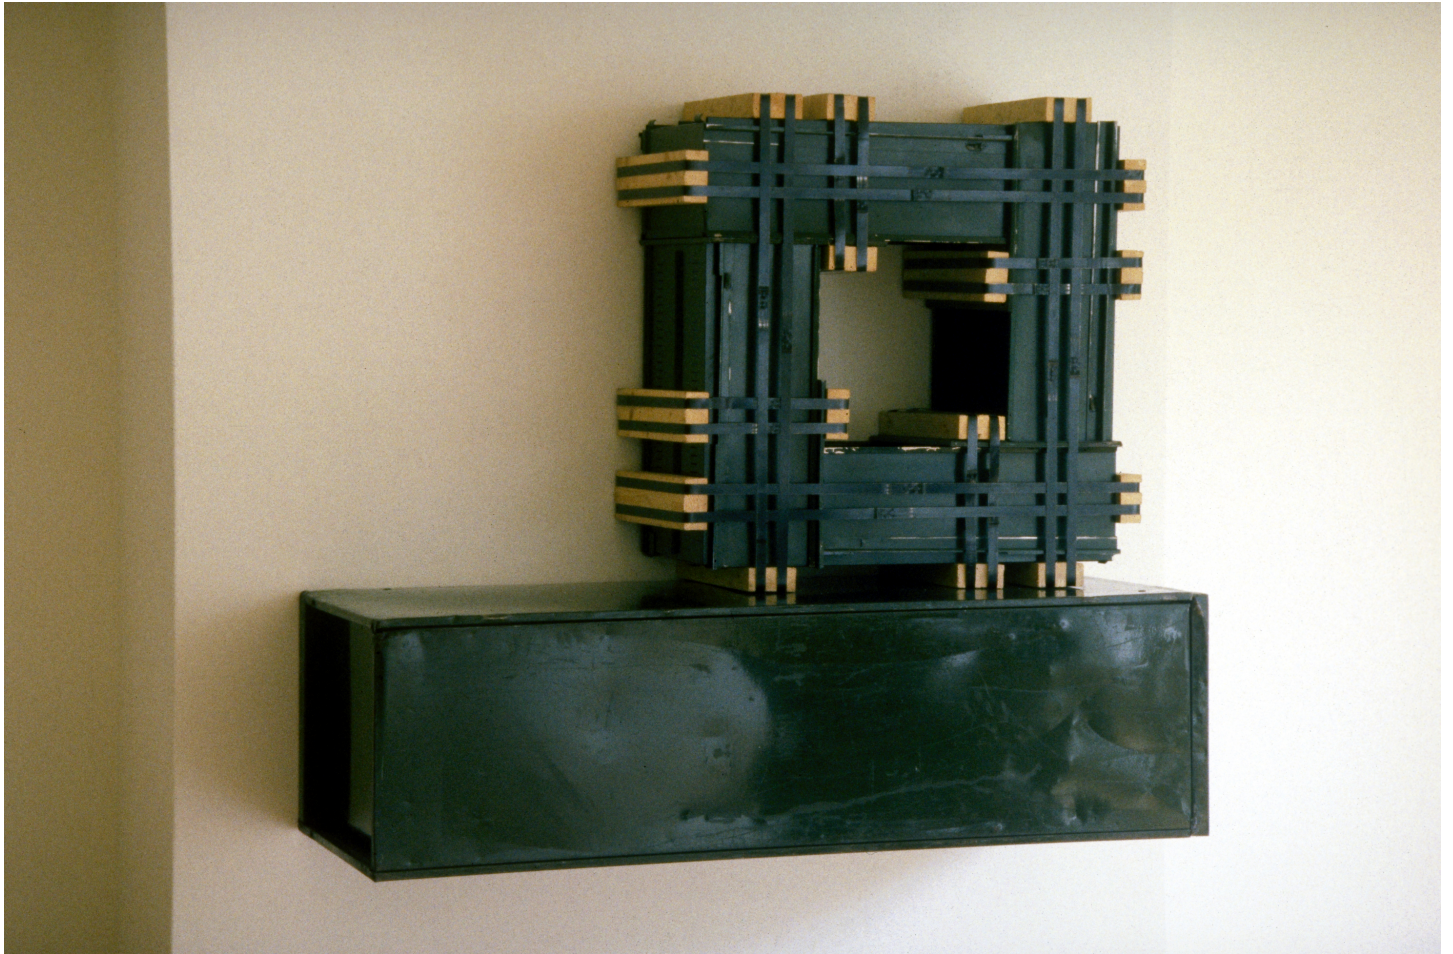

Eberhard Bosslet

Title	Supremat I
Year	1988
Materials	Steel, coated, Wood
Dimensions	132x151x60 cm
Category	02. SCULPTURE
Showed at	Gallery Barbara Farber, Amsterdam, NL, Städt. Galerie Schloß Oberhausen, D
Photographer	Bosslet, Eberhard
Copyright	BOSSLET at VG-Bild/Kunst, Bonn, Germany
Series	1988 -2002 STRAPPING PIECES
Location	Gallery Barbara Farber, Amsterdam, NL
Solo Show	1989 Barbara Farber Gallery, Amsterdam, Holland
Group Shows	1988 Biennale an der Ruhr, Städt. Galerie Schloß Oberhausen, (Catalog) D, 1988 European sculpture made in USA, John Gibson Gallery, New York, USA, (Catalog), Curator Dan Cameron
Cities	Amsterdam, Holland
Producer/Supplier	
Gallery	
Price Category	grade 028