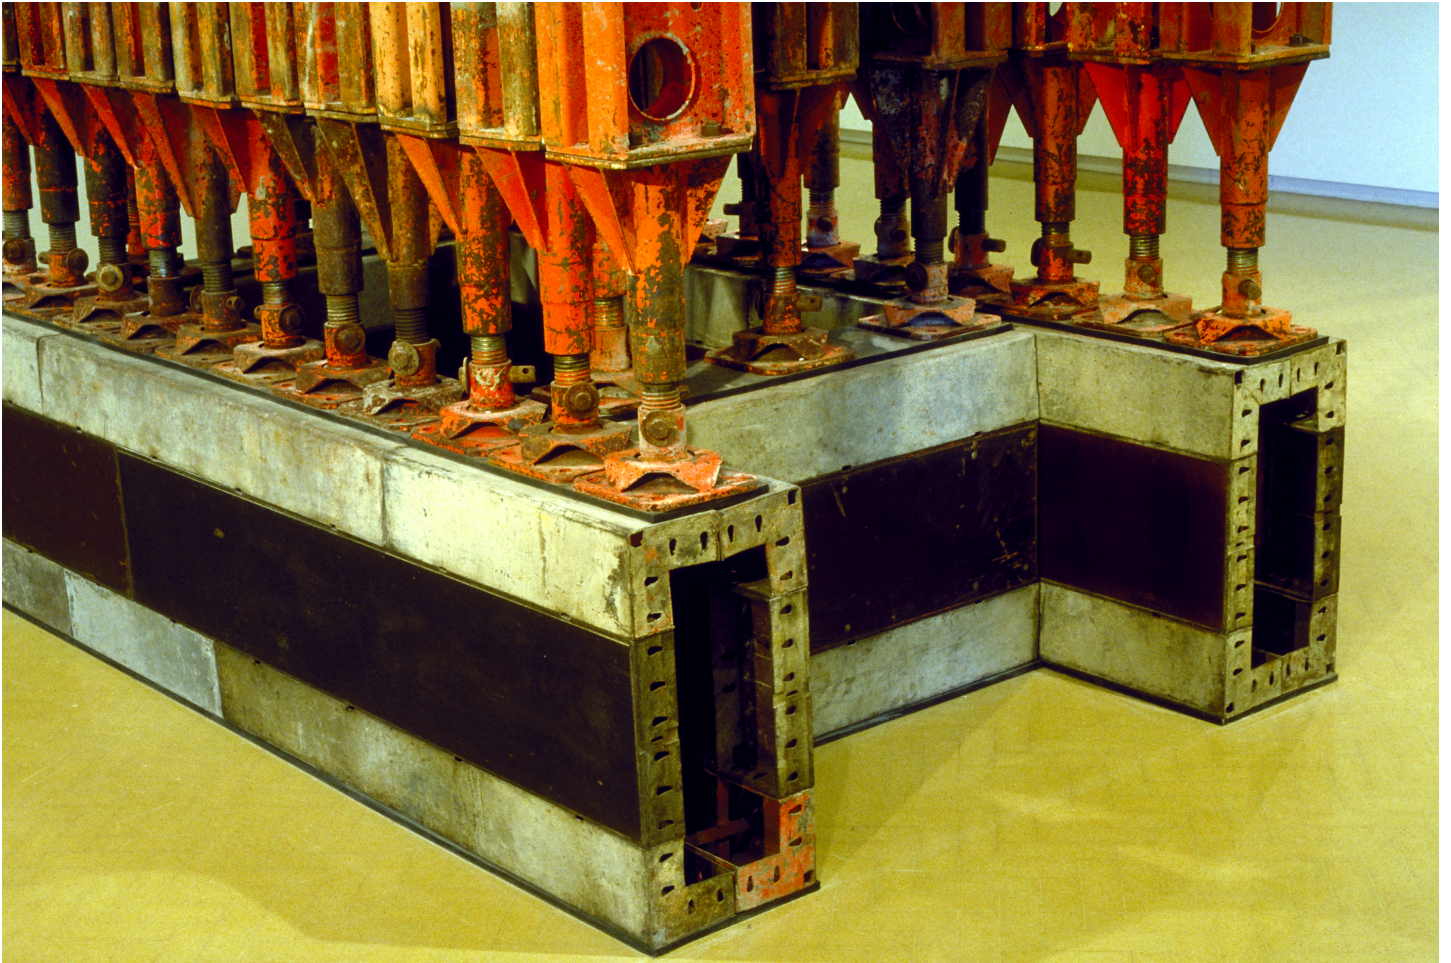

Eberhard Bosslet

Title	Supporting Measures at MOCA-Detail
Year	1992
Materials	Rubber, Steel, coated, Wood
Dimensions	360x270x150 cm
Category	03. INSTALLATION, 05. INDOOR SITE SPECIFIC INTERVENTION
Showed at	Museum of Contemporary Art, Sydney, AUS
Photographer	Bosslet, Eberhard
Copyright	BOSSLET at VG-Bild/Kunst, Bonn, Germany
Series	1985 - SUPPORTING MEASURES
Location	Museum of Contemporary Art, Sydney, AUS
Solo Show	
Group Shows	1992 Humpty Dumpty's Kaleidoscope, Museum of Contemporary Art, Sydney, Australia, (Catalog), Curator Bernice Murphy
Cities	Sydney, Australia
Producer/Supplier	
Gallery	
Price Category	on request