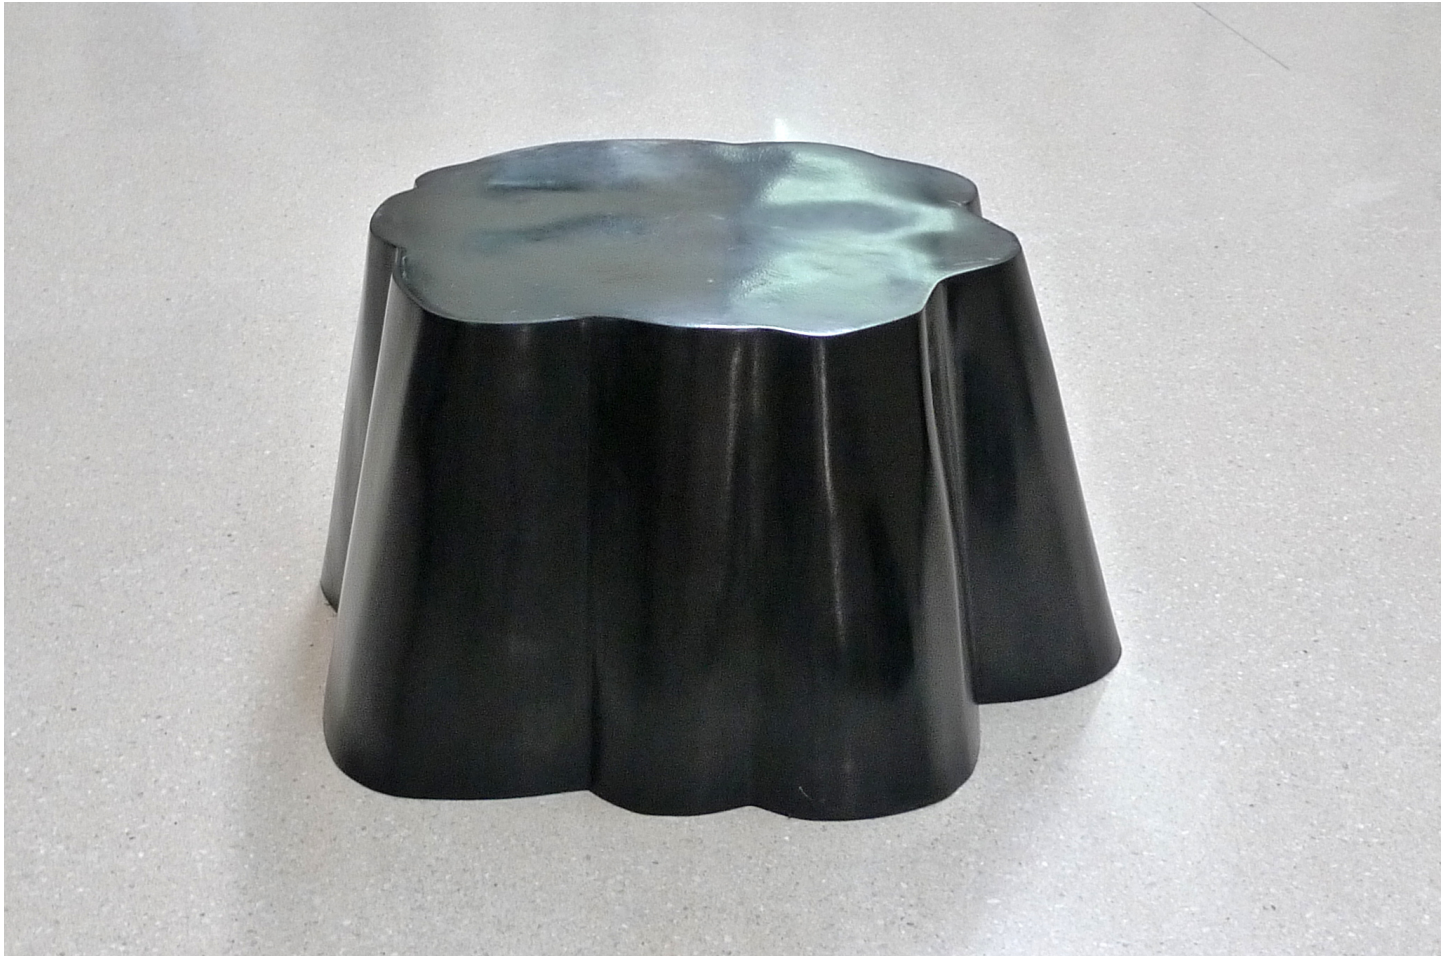

Eberhard Bosslet

Title	Stump Stool III
Year	2008
Materials	Fibreglass
Dimensions	H= 54-60 cm; D=95-118cm; field about 10x15 m
Category	02. SCULPTURE
Showed at	Albertinum Dresden, D, Humboldt-Universität, Thaer-Saal, Berlin, D, Ostrale 2008, Messe Dresden, D
Photographer	Bosslet, Eberhard
Copyright	BOSSLET at VG-Bild/Kunst, Bonn, Germany
Series	2001 - 2012 BIO/GEOMORPH and GEOMETRIC SCULPTURES
Location	Dresden, Albertinum, Staatliche Kunstsammlungen Dresden, D
Solo Show	2011 Stump stools at Albertinum Dresden, D, 13.08.2011 - 31.08.2012
Group Shows	
Cities	Dresden, Germany
Producer/Supplier	
Gallery	
Price Category	on request