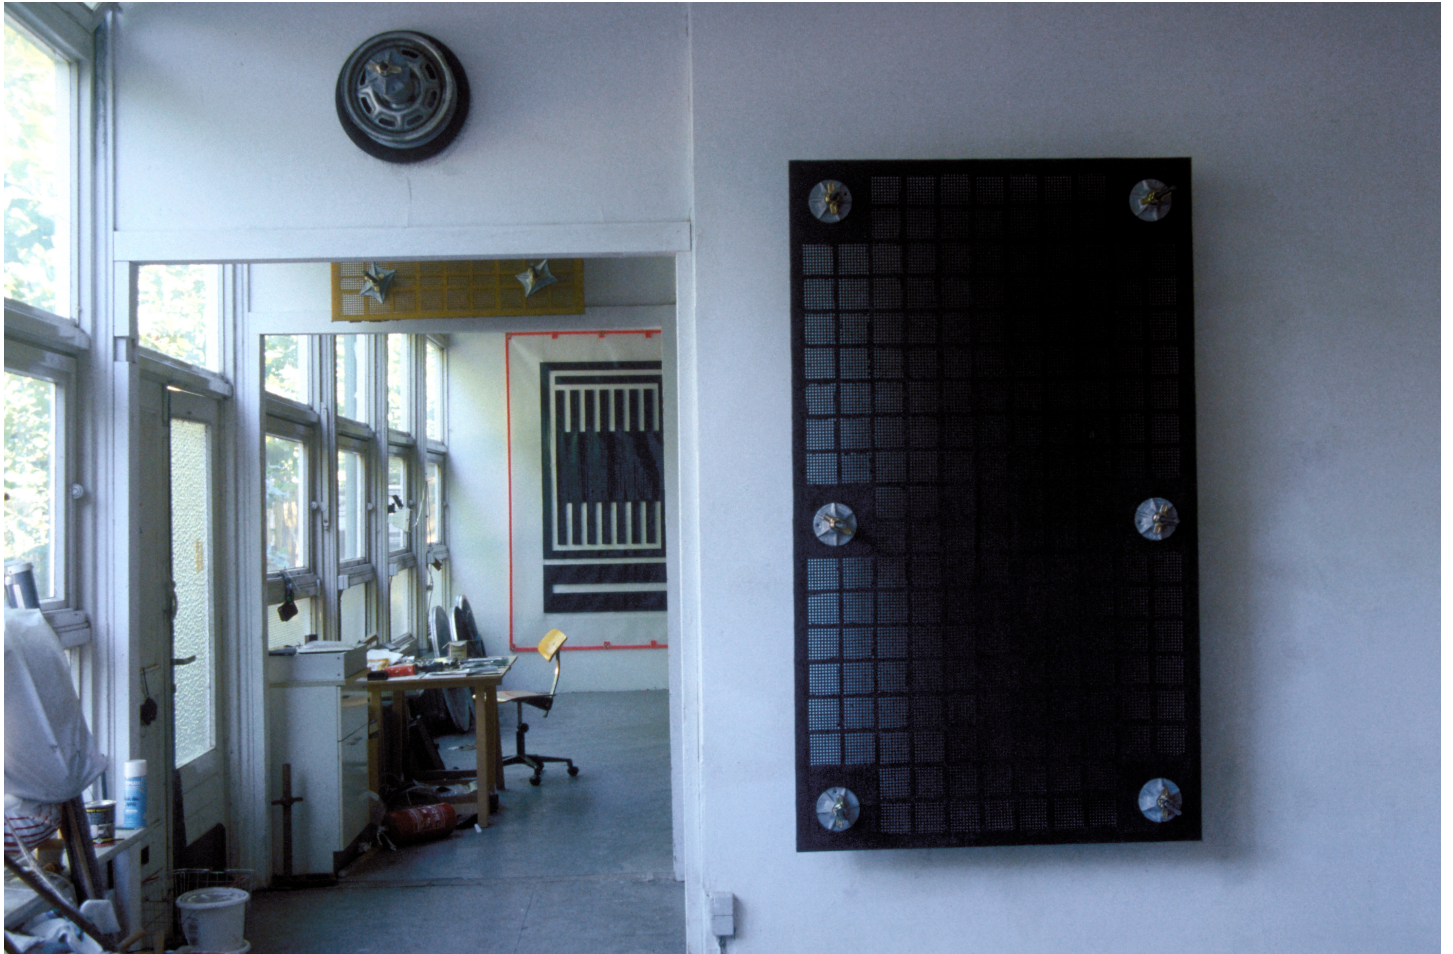

Eberhard Bosslet

Title	Studio Bosslet Duisburg
Year	1994
Materials	Mineral Disc, Rubber, Steel
Dimensions	209x123x100 cm
Category	03. INSTALLATION, 05. INDOOR SITE SPECIFIC INTERVENTION
Showed at	Galerie Friebe, Lüdenscheid, D, Städtische Galerie, Iserlohn, D
Photographer	Bosslet, Eberhard
Copyright	BOSSLET at VG-Bild/Kunst, Bonn, Germany
Series	1993 -1998 BILATERAL RELATIONS
Location	Studio Duisburg, 1989-2002, D
Solo Show	
Group Shows	
Cities	Duisburg, Germany
Producer/Supplier	Dittmann & Neuhaus GmbH, Witten, D, NILOS, Hans Ziller KG, Hilden, D, Thyssen Hünnebeck GmbH, Ratingen, D
Gallery	
Price Category	grade 027