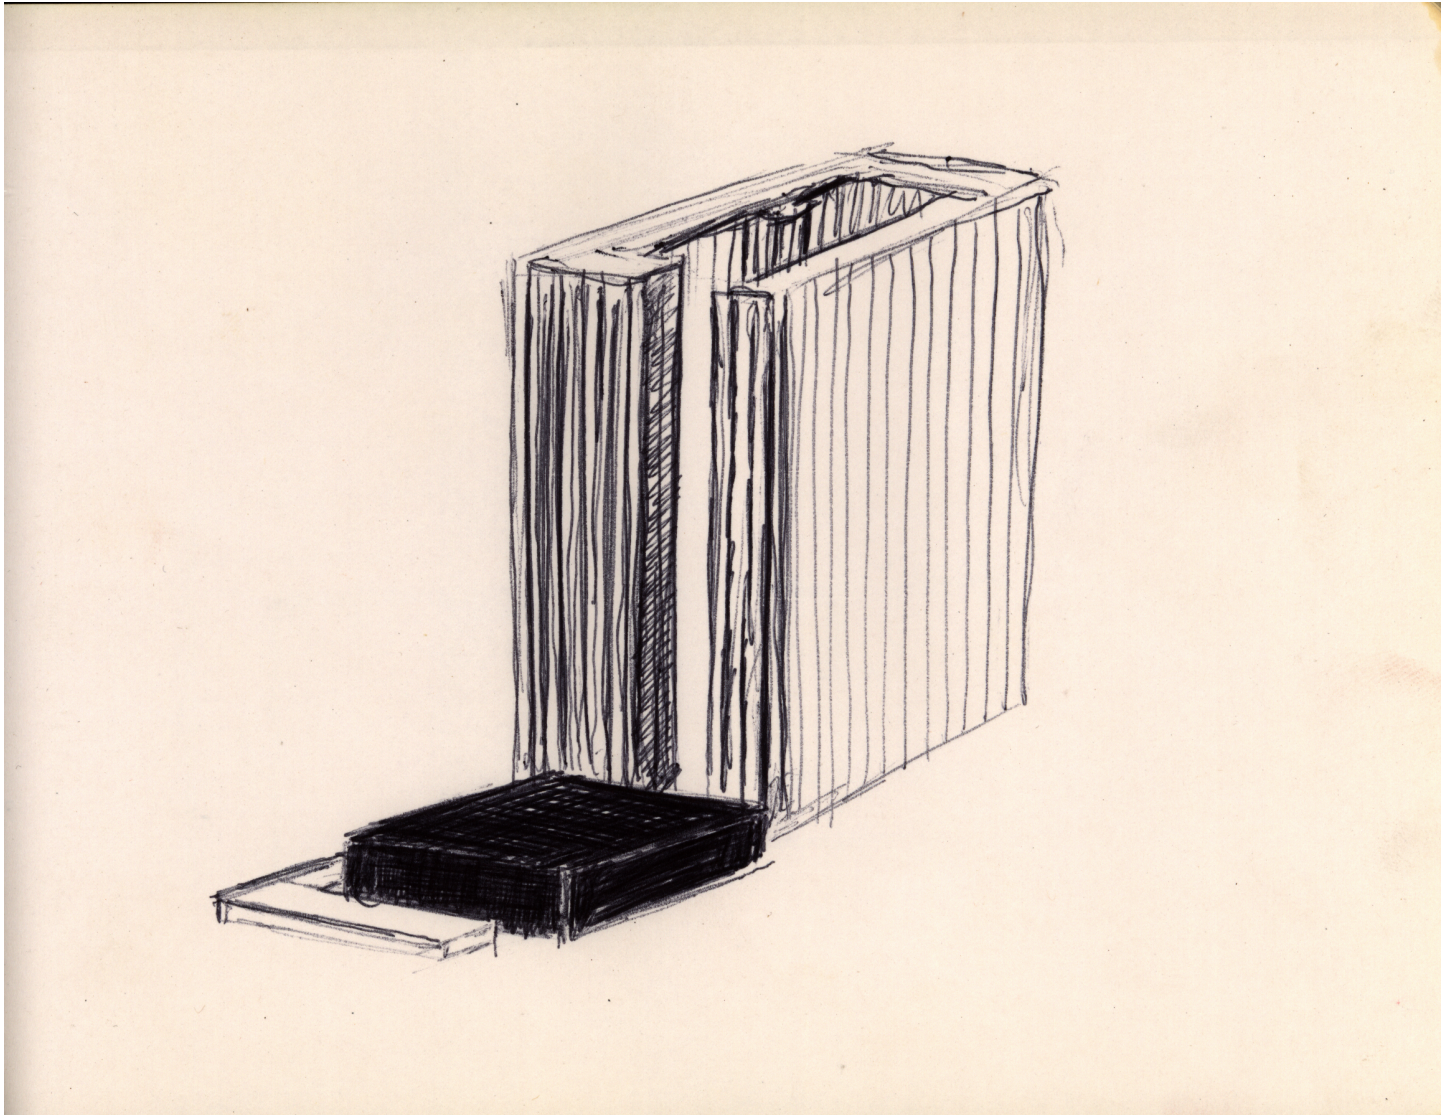

## Eberhard Bosslet

Title	Stammheim
Year	1986
Materials	Pen on Paper
Dimensions	15,5x20 cm
Category	18. Projects, Proposals, Concepts, 20. Scetches/Notes
Showed at	
Photographer	Bosslet, Eberhard
Copyright	BOSSLET at VG-Bild/Kunst, Bonn, Germany
Series	1985 - 1993 SUPPORTING MEASURES SCETCHES
Location	
Solo Show	
Group Shows	
Cities	Duisburg, Germany
Producer/Supplier	
Gallery	
Price Category	grade 005