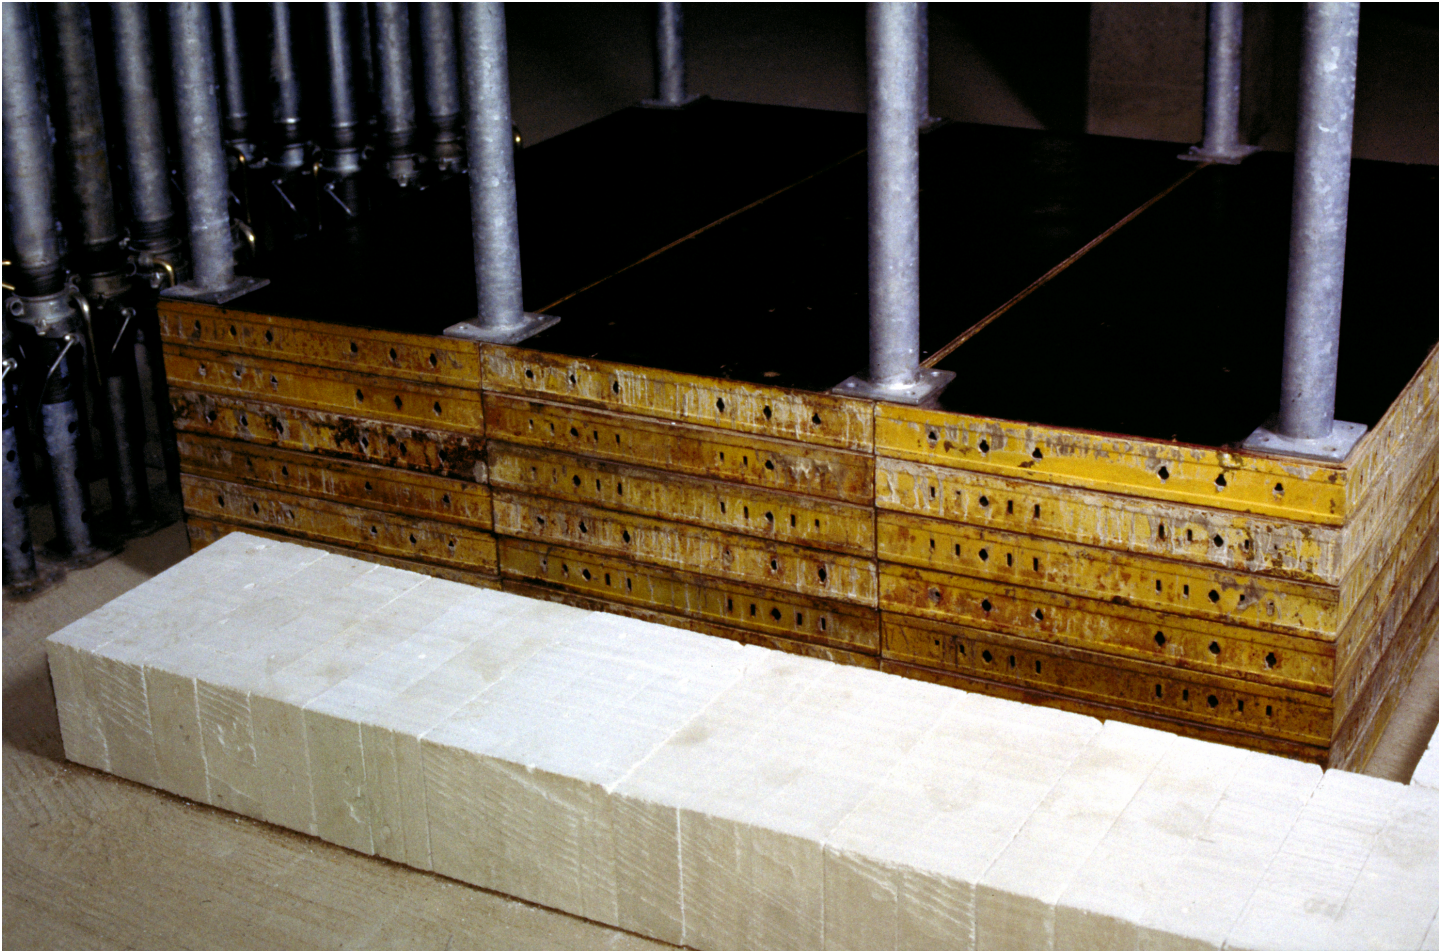

# Eberhard Bosslet

Title	Stammheim
Year	1986
Materials	ACC - concrete autoclaved aerated, Steel, galvanized, Wood
Dimensions	3,20x6x3 m
Category	03. INSTALLATION, 05. INDOOR SITE SPECIFIC INTERVENTION
Showed at	Wilhelm-Lehmbruck Museum, Duisburg, D
Photographer	Bosslet, Eberhard
Copyright	BOSSLET at VG-Bild/Kunst, Bonn, Germany
Series	1985 - SUPPORTING MEASURES
Location	Wilhelm-Lehmbruck-Museum, Duisburg, D
Solo Show	1986 Wilhelm-Lehmbruck Museum, Duisburg , (Katalog), D, Curator Christoph Brockhaus
Group Shows	
Cities	Duisburg, Germany
Producer/Supplier	Bilfinger & Berger AG, Düsseldorf, D, Thyssen Hünnebeck GmbH, Ratingen, D
Gallery	
Price Category	00 NO