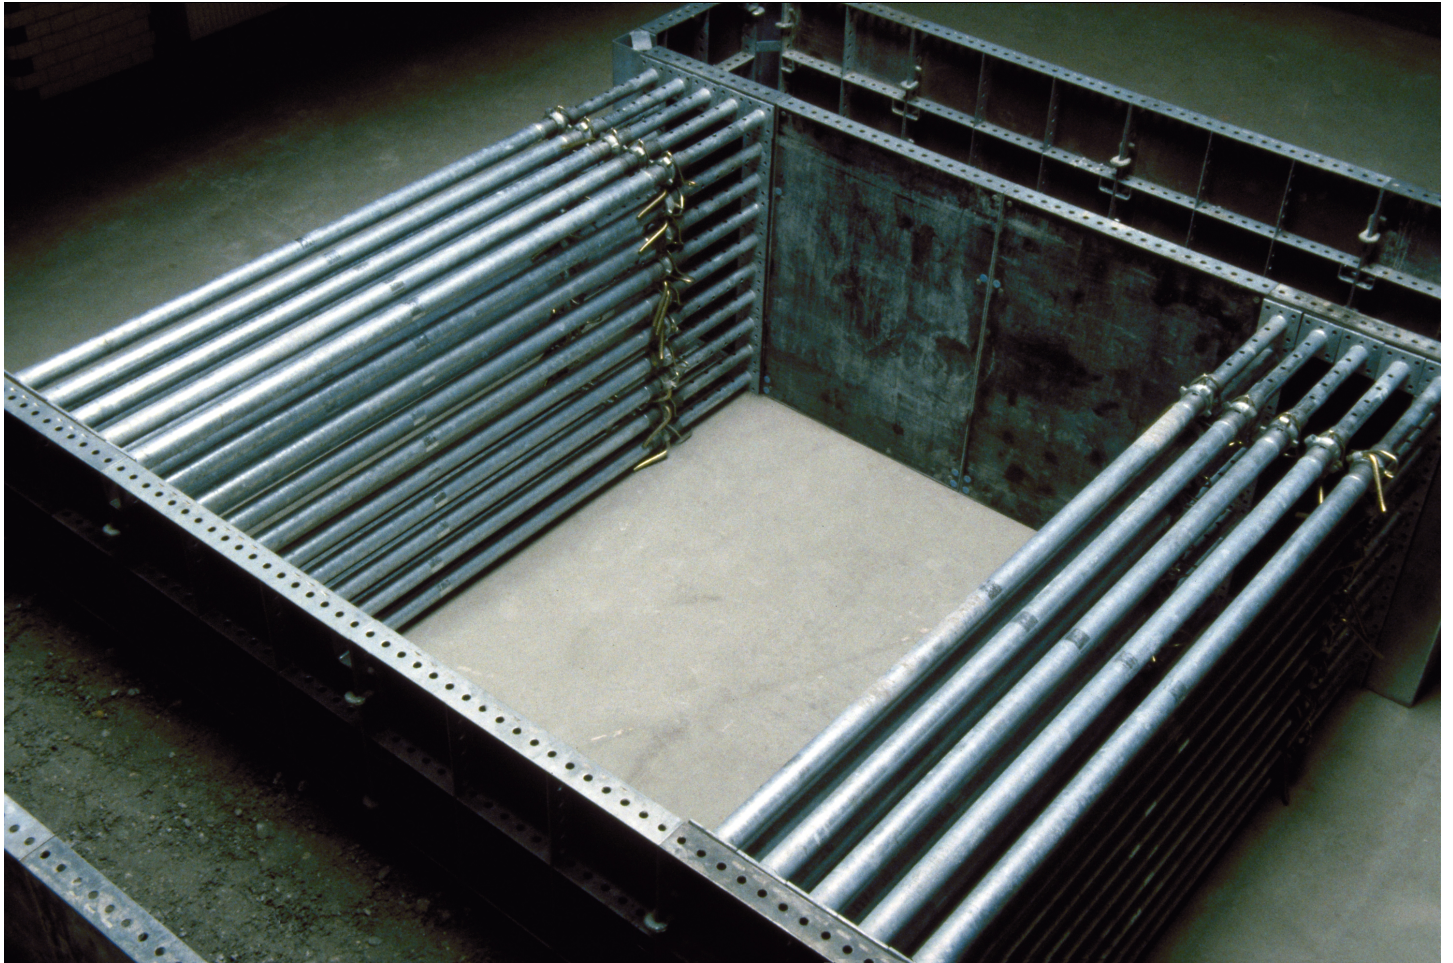

# Eberhard Bosslet

Title	Stallung WU/3LB
Year	1991
Materials	Concrete, Steel, galvanized, Wood
Dimensions	120x640x460 cm
Category	03. INSTALLATION
Showed at	Kunstraum Wuppertal, Wuppertal, D.
Photographer	Bosslet, Eberhard
Copyright	BOSSLET at VG-Bild/Kunst, Bonn, Germany
Series	1986 - BASEMENTS, BARRIERS & ANNOYANCES, 1988 - MODULAR STRUCTURES
Location	Kunstraum Wuppertal, D
Solo Show	1991 Kunstraum Wuppertal, (Katalog), D, Curator Peter Friese
Group Shows	
Cities	Wuppertal, Germany
Producer/Supplier	
Gallery	
Price Category	grade 030