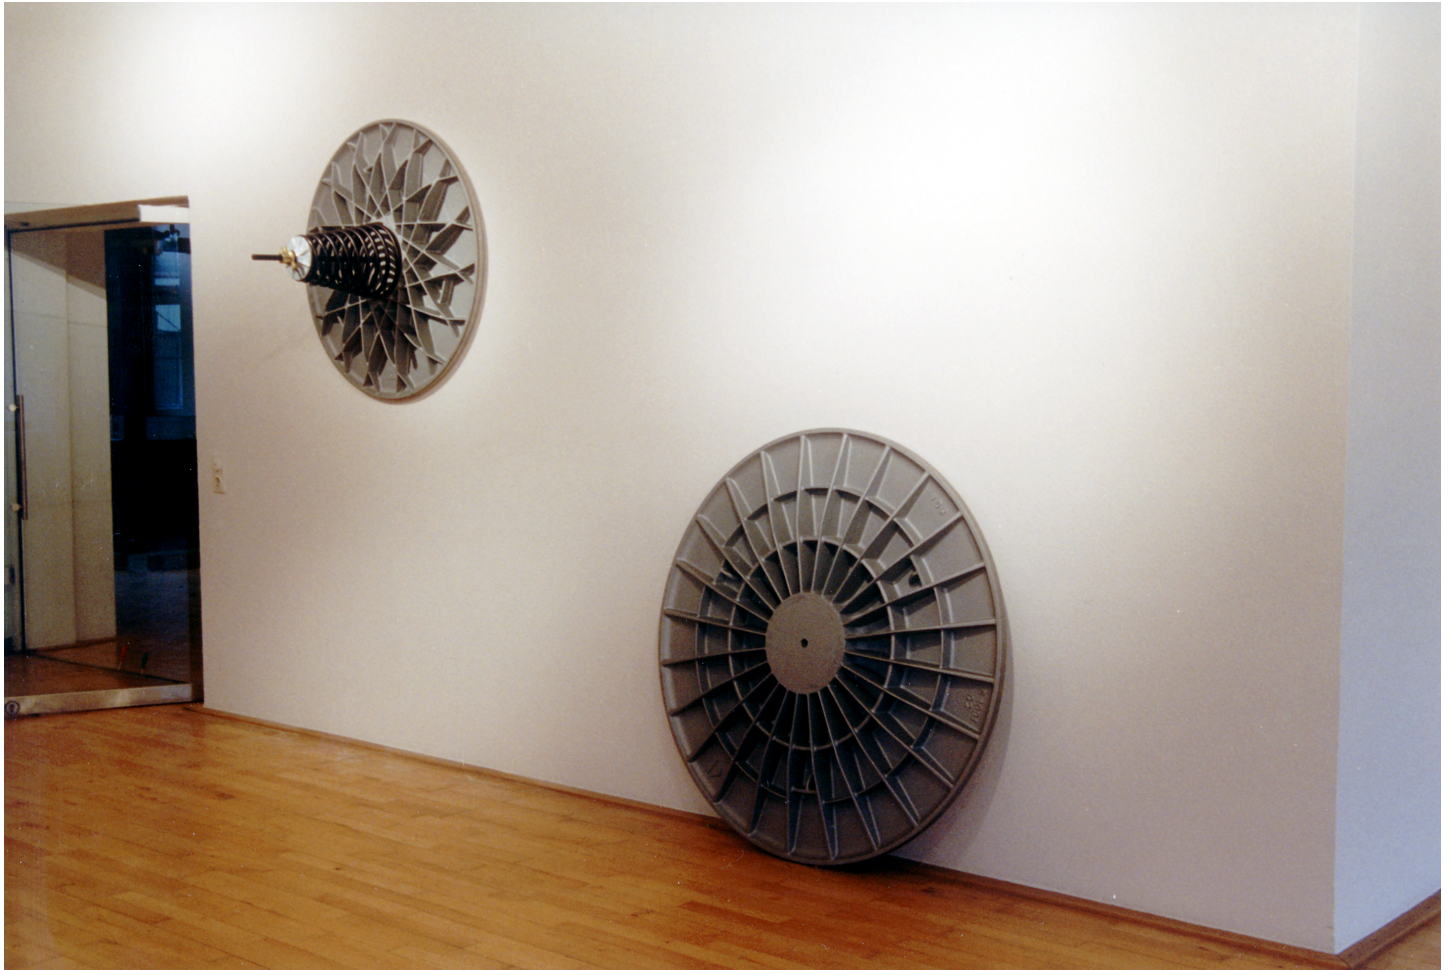

# Eberhard Bosslet

Title	Städt. Gal. Iserlohn
Year	1998
Materials	Aluminium casted, Steel, Steel, casted
Dimensions	125x125x130 cm
Category	03. INSTALLATION, 05. INDOOR SITE SPECIFIC INTERVENTION, 27. Exhibition Views
Showed at	Kunsthalle Mannheim, Mannheim, D, Kunsthaus Dresden, Städt. Galerie für Gegenwartskunst, Dresden, D, Städtische Galerie, Iserlohn, D
Photographer	Bosslet, Eberhard
Copyright	BOSSLET at VG-Bild/Kunst, Bonn, Germany
Series	1993 - 2004 ANALOGIC DISCS, 1993 -1998 BILATERAL RELATIONS
Location	Städtische Galerie Iserlohn, D
Solo Show	1998 ATTRAKTOREN, Städtische Galerie Iserlohn, D, Curator Rainer Danne
Group Shows	
Cities	Iserlohn, Germany
Producer/Supplier	Eibach Federn GmbH, Finnentrop, D, Thyssen Hünnebeck GmbH, Ratingen, D, TMS Thelen, Nettetal-Kaldenkirchen, D,
Gallery	
Price Category	grade 024