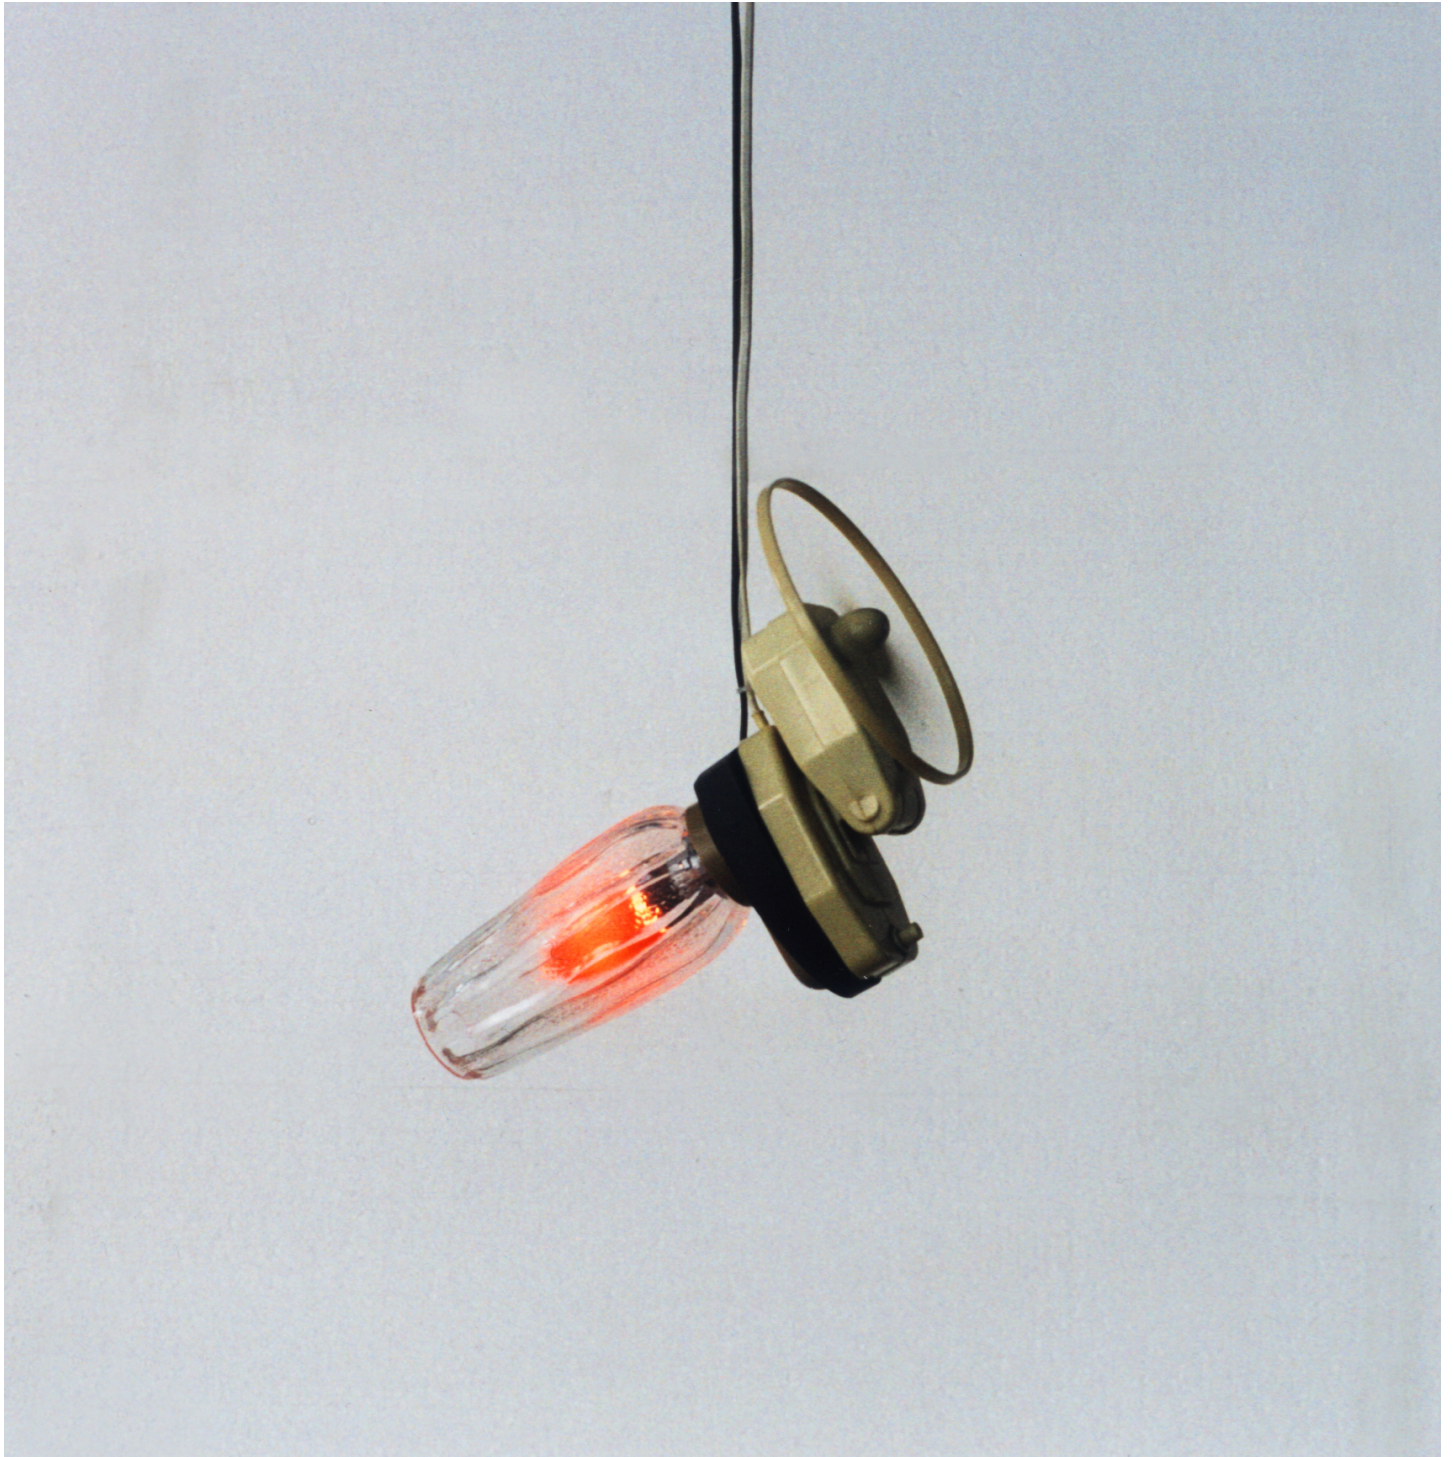

## Eberhard Bosslet

Title	Space Shuttle 01
Year	2001
Materials	Electric light, Glass, Mixed Media, Synthetic Material
Dimensions	30x30x17 cm
Category	02. SCULPTURE
Showed at	Stadtgalerie, Saarbrücken, D
Photographer	Bosslet, Eberhard
Copyright	BOSSLET at VG-Bild/Kunst, Bonn, Germany
Series	1997 - 2012 ELECTRIC LIGHT SCULPTURES
Location	Stadtgalerie Saarbrücken, D
Solo Show	2006/07 "Group Show", Stadtgalerie Saarbrücken, D, Curator Ernest W. Uthemann
Group Shows	
Cities	Saarbrücken, Germany
Producer/Supplier	