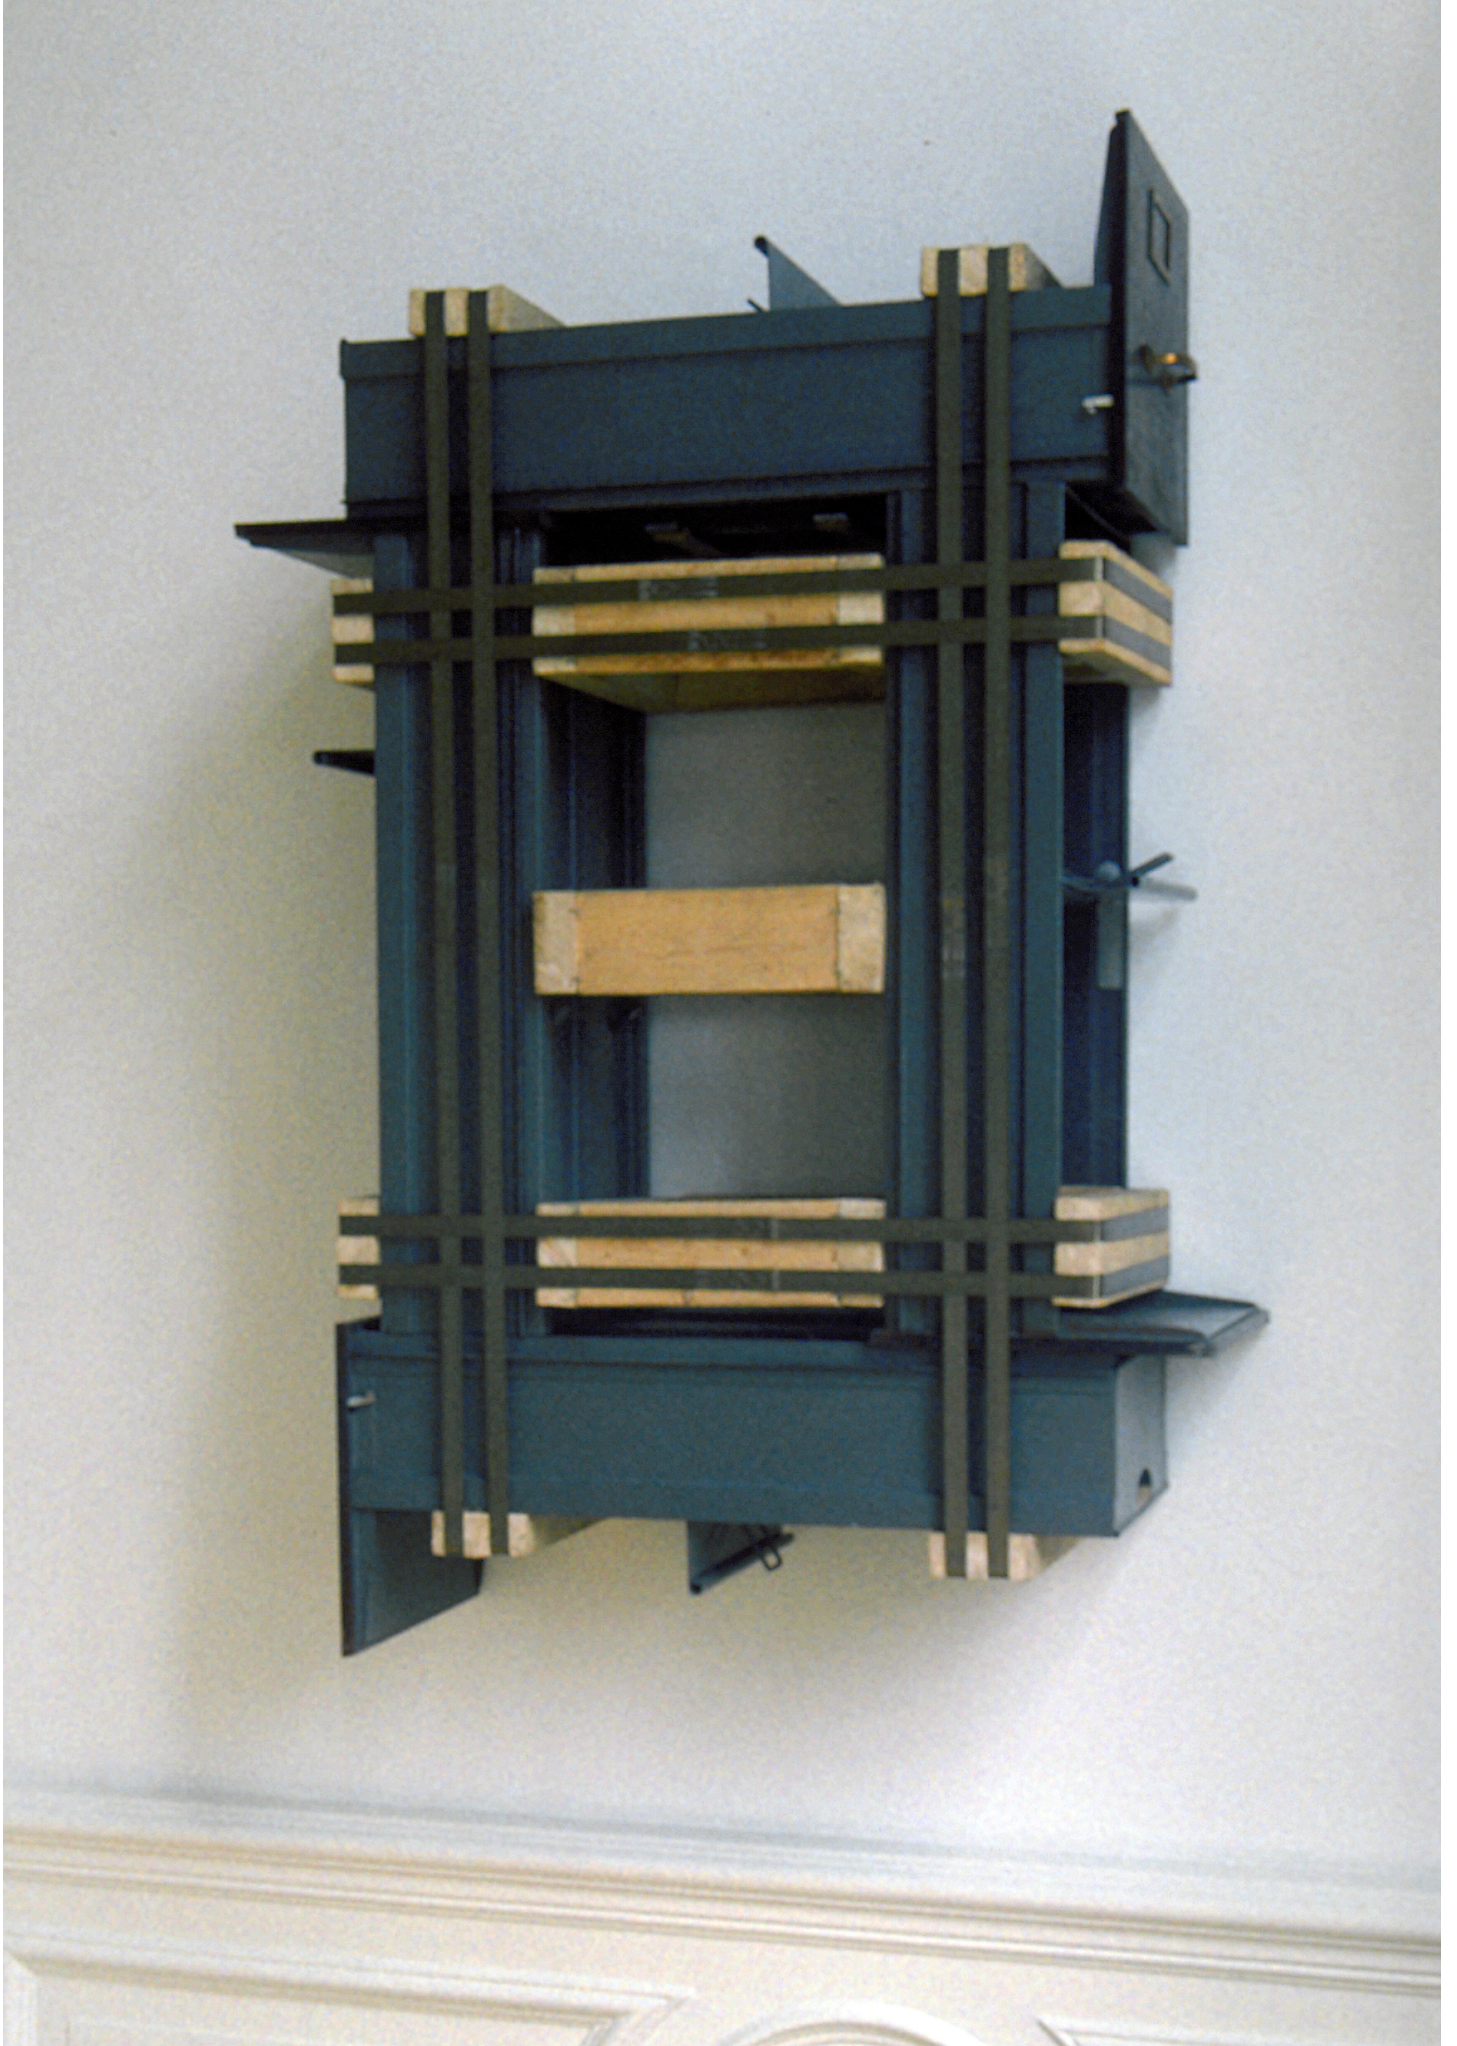

Eberhard Bosslet

Title
Year
Materials

Siemens I
1988
Steel, coated, Wood

Dimensions	122x87,5x42 cm
Category	02. SCULPTURE
Showed at	Gallery Barbara Farber, Amsterdam, NL, Gallery John Gibson, New York, USA.
Photographer	Bosslet, Eberhard
Copyright	BOSSLET at VG-Bild/Kunst, Bonn, Germany
Series	1988 -2002 STRAPPING PIECES
Location	Gallery Barbara Farber, Amsterdam, NL
Solo Show	1989 Barbara Farber Gallery, Amsterdam, Holland
Group Shows	1988 European sculpture made in USA, John Gibson Gallery, New York, USA, (Catalog), Curator Dan Cameron
Cities	Amsterdam, Holland
Producer/Supplier	
Gallery	
Price Category	00 NO