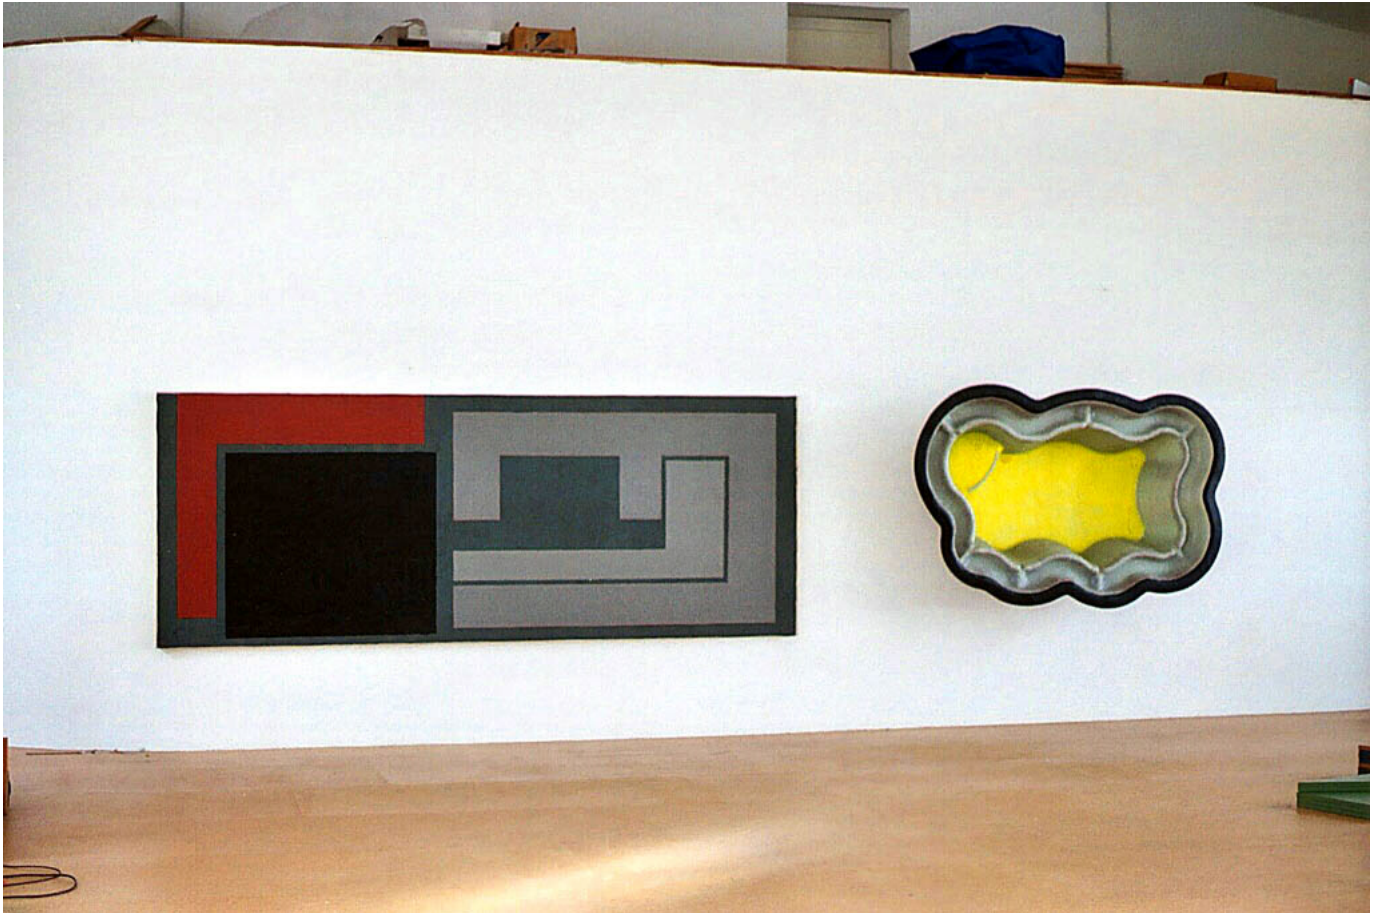

Eberhard Bosslet

Title	DU 9/85 and Shell
Year	2002
Materials	Fibreglass, Silicon
Dimensions	300x600x50 cm (130x205x50 cm)
Category	01. PAINTING, 02. SCULPTURE, 27. Exhibition Views
Showed at	Galerie der Stadt Backnang, D
Photographer	Bosslet, Eberhard
Copyright	BOSSLET at VG-Bild/Kunst, Bonn, Germany
Series	2001 - 2012 BIO/GEOMORPH and GEOMETRIC SCULPTURES
Location	Studio Dresden Übigau, 2000 - 2019, D
Solo Show	
Group Shows	
Cities	Dresden, Germany
Producer/Supplier	
Gallery	
Price Category	grade 032