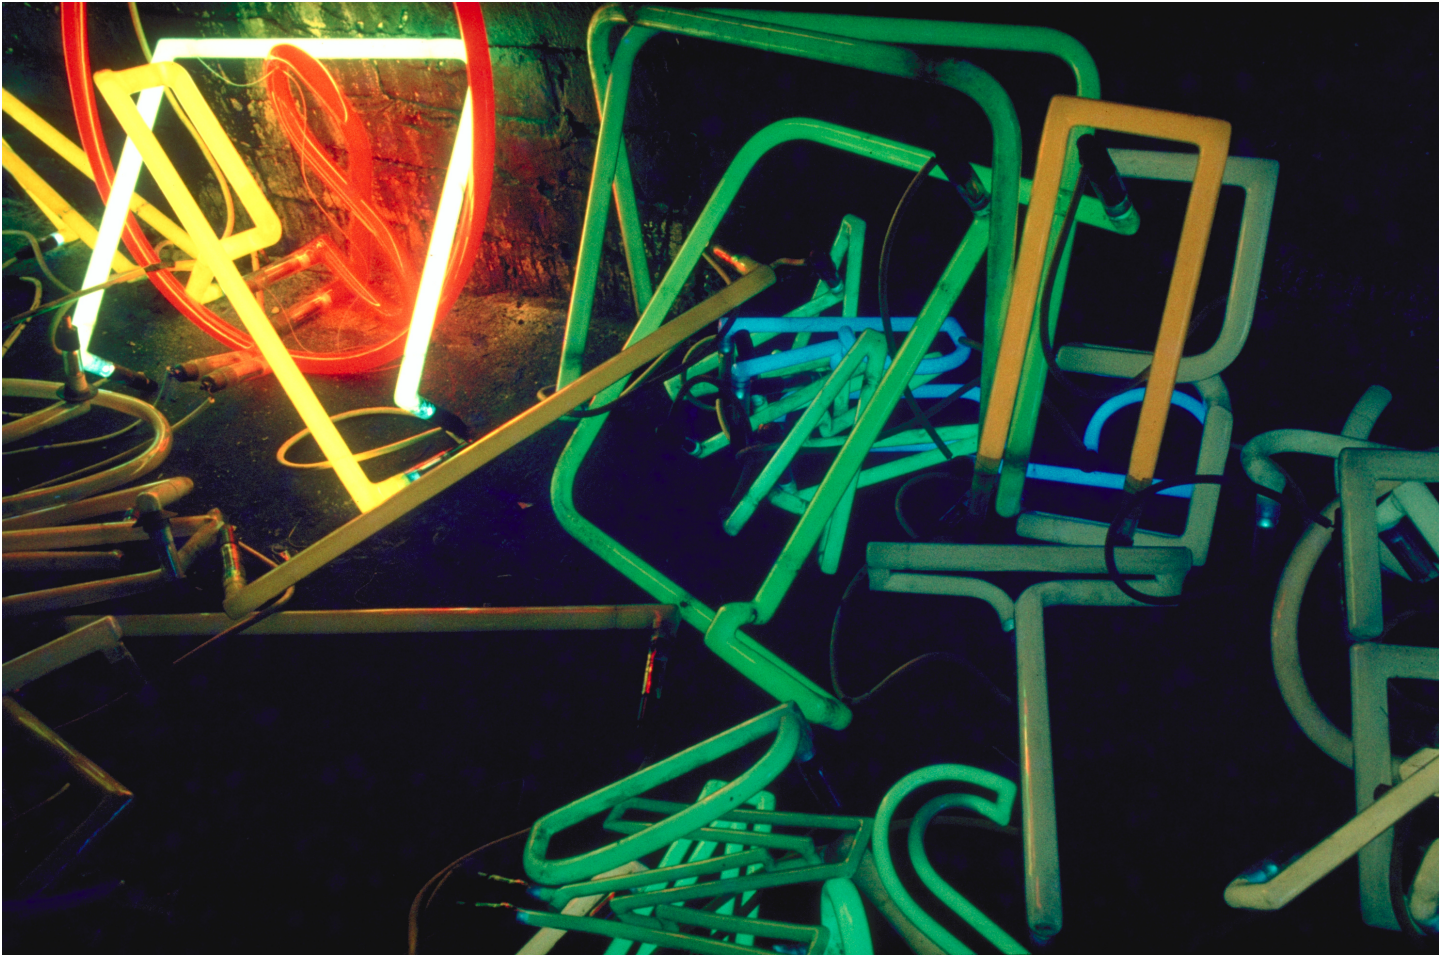

## Eberhard Bosslet

Title	Sehensucht Version A, basement
Year	1980
Materials	Electric light
Dimensions	2x4x6m
Category	03. INSTALLATION
Showed at	Forum Aktueller Kunst, Berlin, D
Photographer	Bosslet, Eberhard
Copyright	BOSSLET at VG-Bild/Kunst, Bonn, Germany
Series	1979 - ELECTRIC LIGHT INSTALLATION
Location	Forum Aktueller Kunst, Saarstr, Berlin, D
Solo Show	1980 SEHENSUCHT, Forum Aktueller Kunst, Berlin, D
Group Shows	
Cities	Berlin, Germany
Producer/Supplier	
Gallery	
Price Category	00 NO